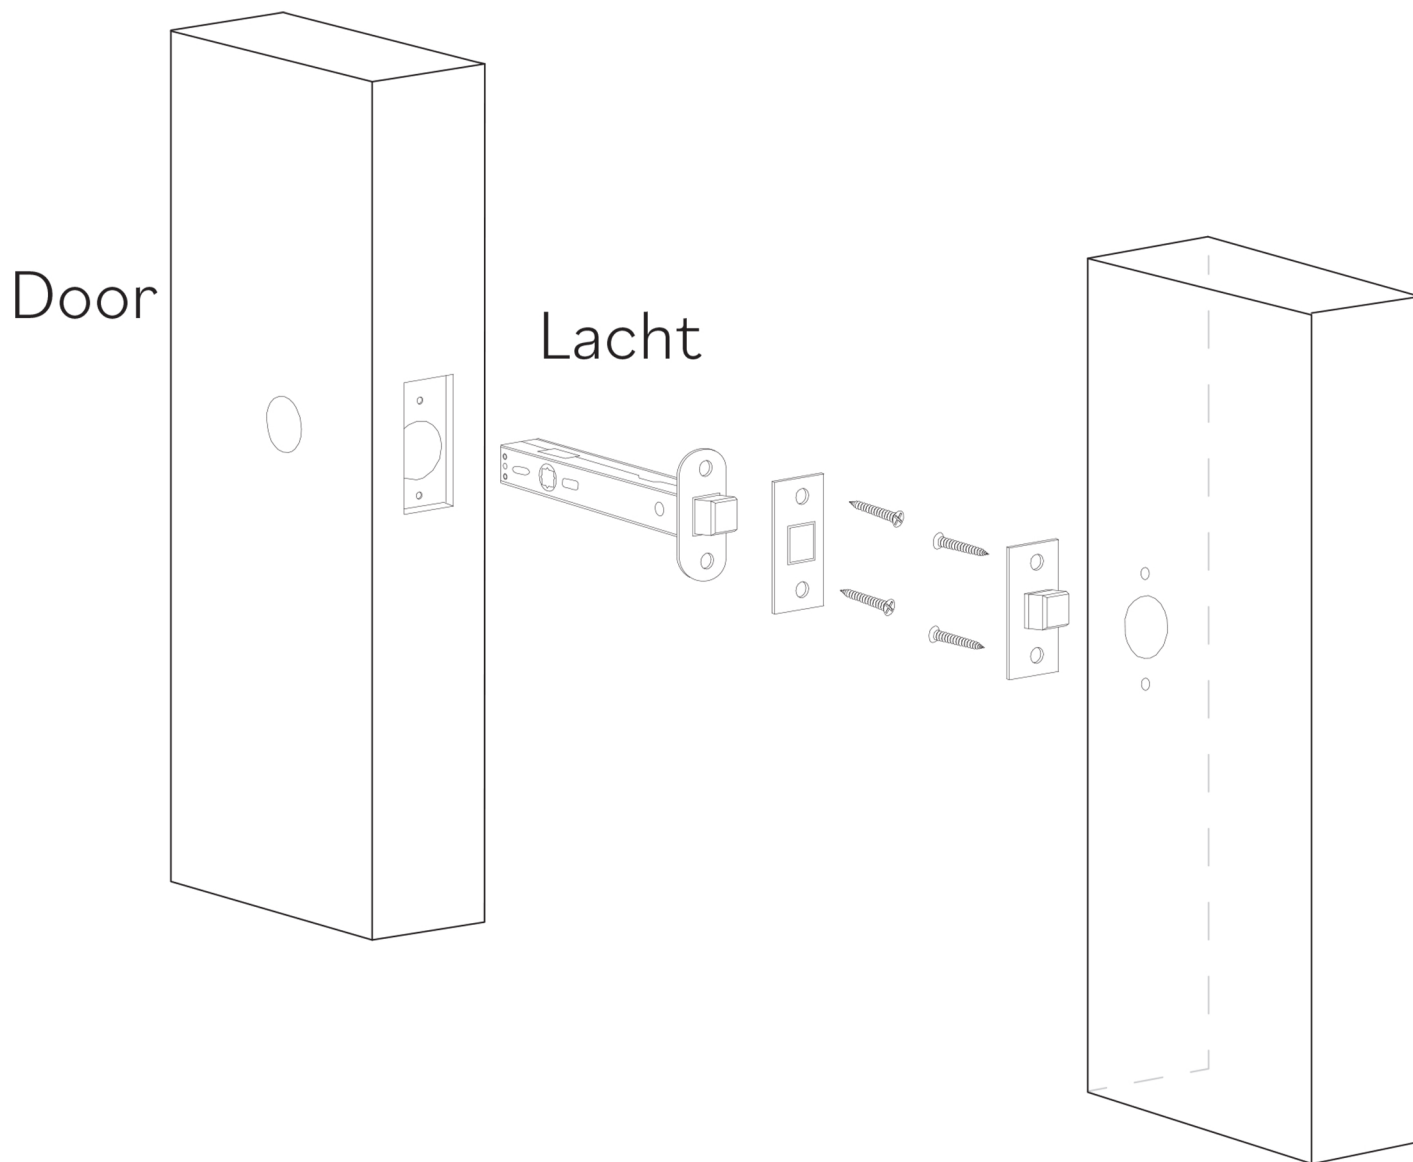

MIRAGGIO

Category: Knob

Material: Crystal/Brass

Dimensions: 2.5"(L) x 2.5"(W) x 1.2"(H)

Ø 64

31

*Numbers are in millimeters

ASSEMBLY INSTRUCTIONS

PASSAGE

ASSEMBLY INSTRUCTIONS PASSAGE WC

DOUBLE INSTALLATION

1 for the handle
1 for the doorcam