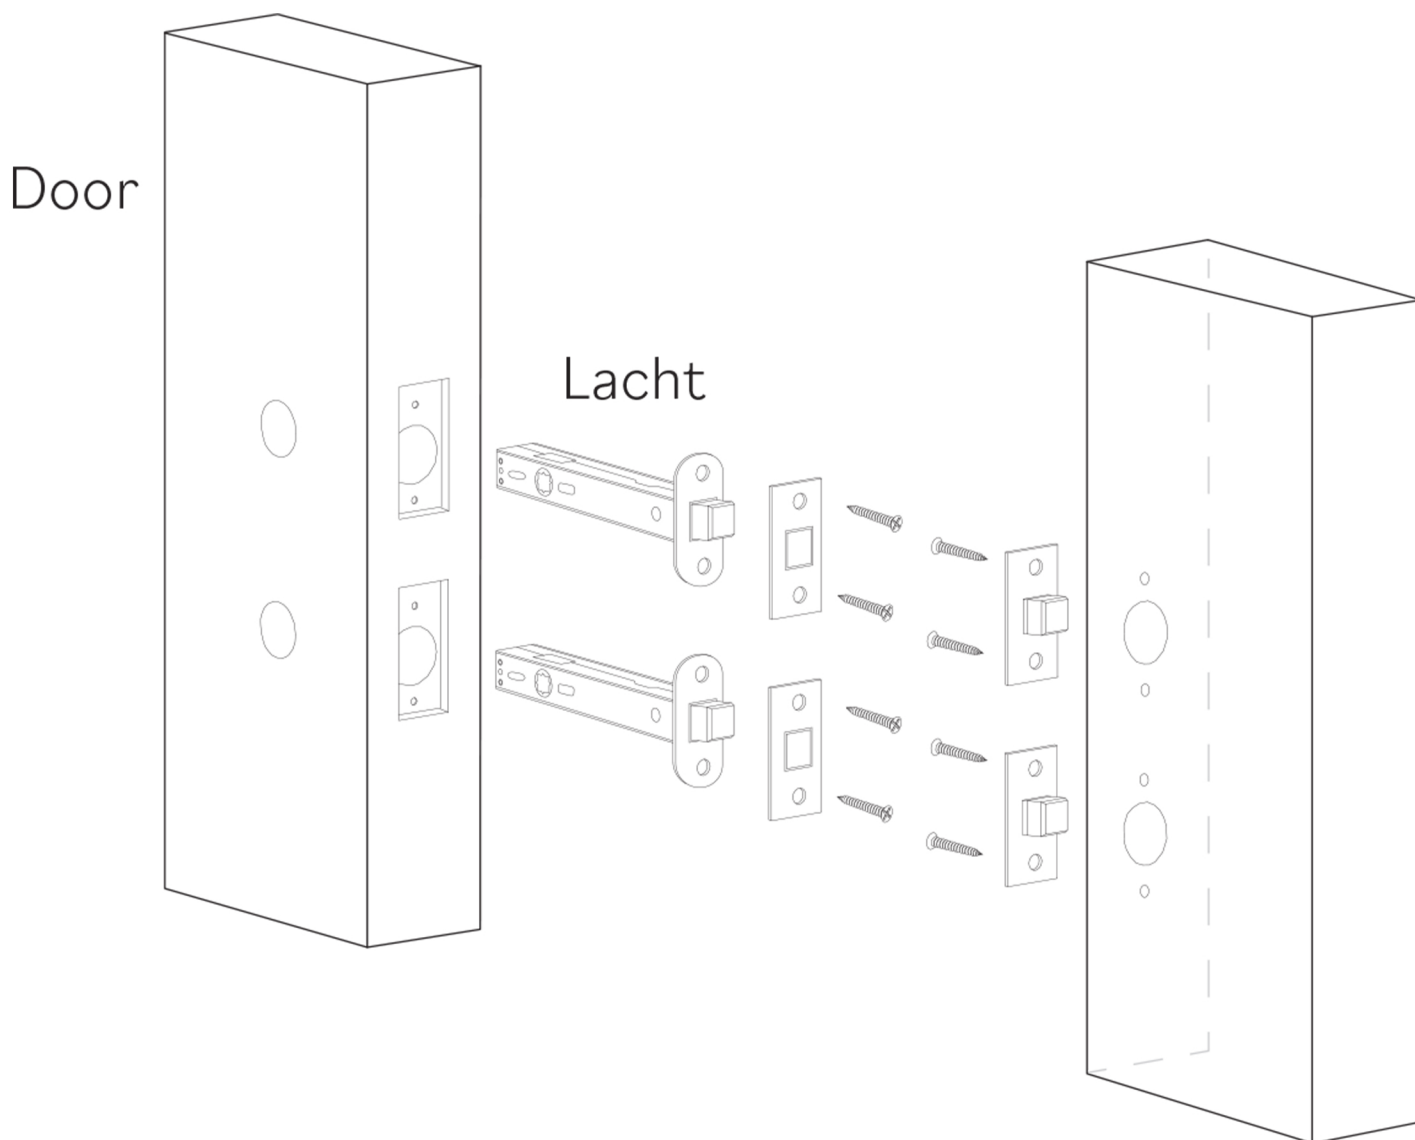

MIRAGGIO

Category: Knob

Material: Crystal/Brass

Dimensions: 2.5"(L) x 2.5"(W) x 1.2"(H)

Ø 64

31

*Numbers are in millimeters

ASSEMBLY INSTRUCTIONS

PASSAGE

ASSEMBLY INSTRUCTIONS PASSAGE WC

DOUBLE INSTALLATION

1 for the handle
1 for the doorcam