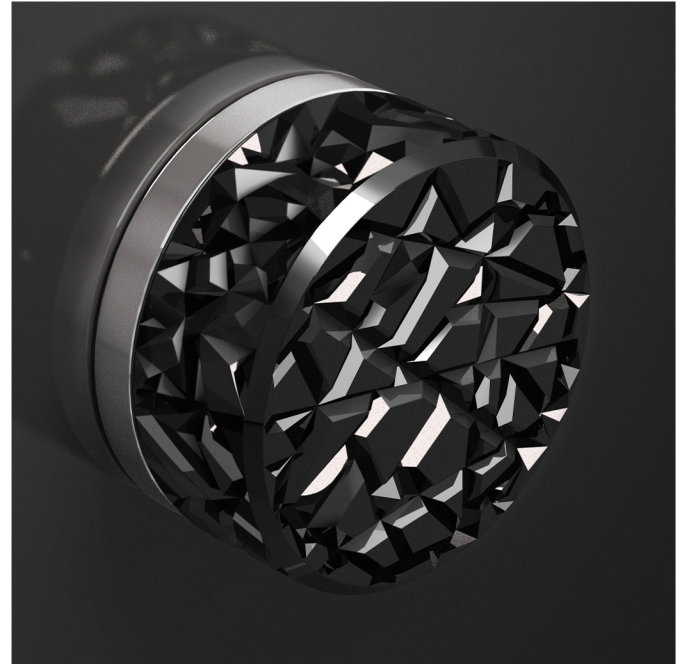

MIRAGGIO

Category: Knob

Material: Crystal/Brass

Dimensions: 2.5"(L) x 2.5"(W) x 1.2"(H)

Ø 64

31

*Numbers are in millimeters

ASSEMBLY INSTRUCTIONS