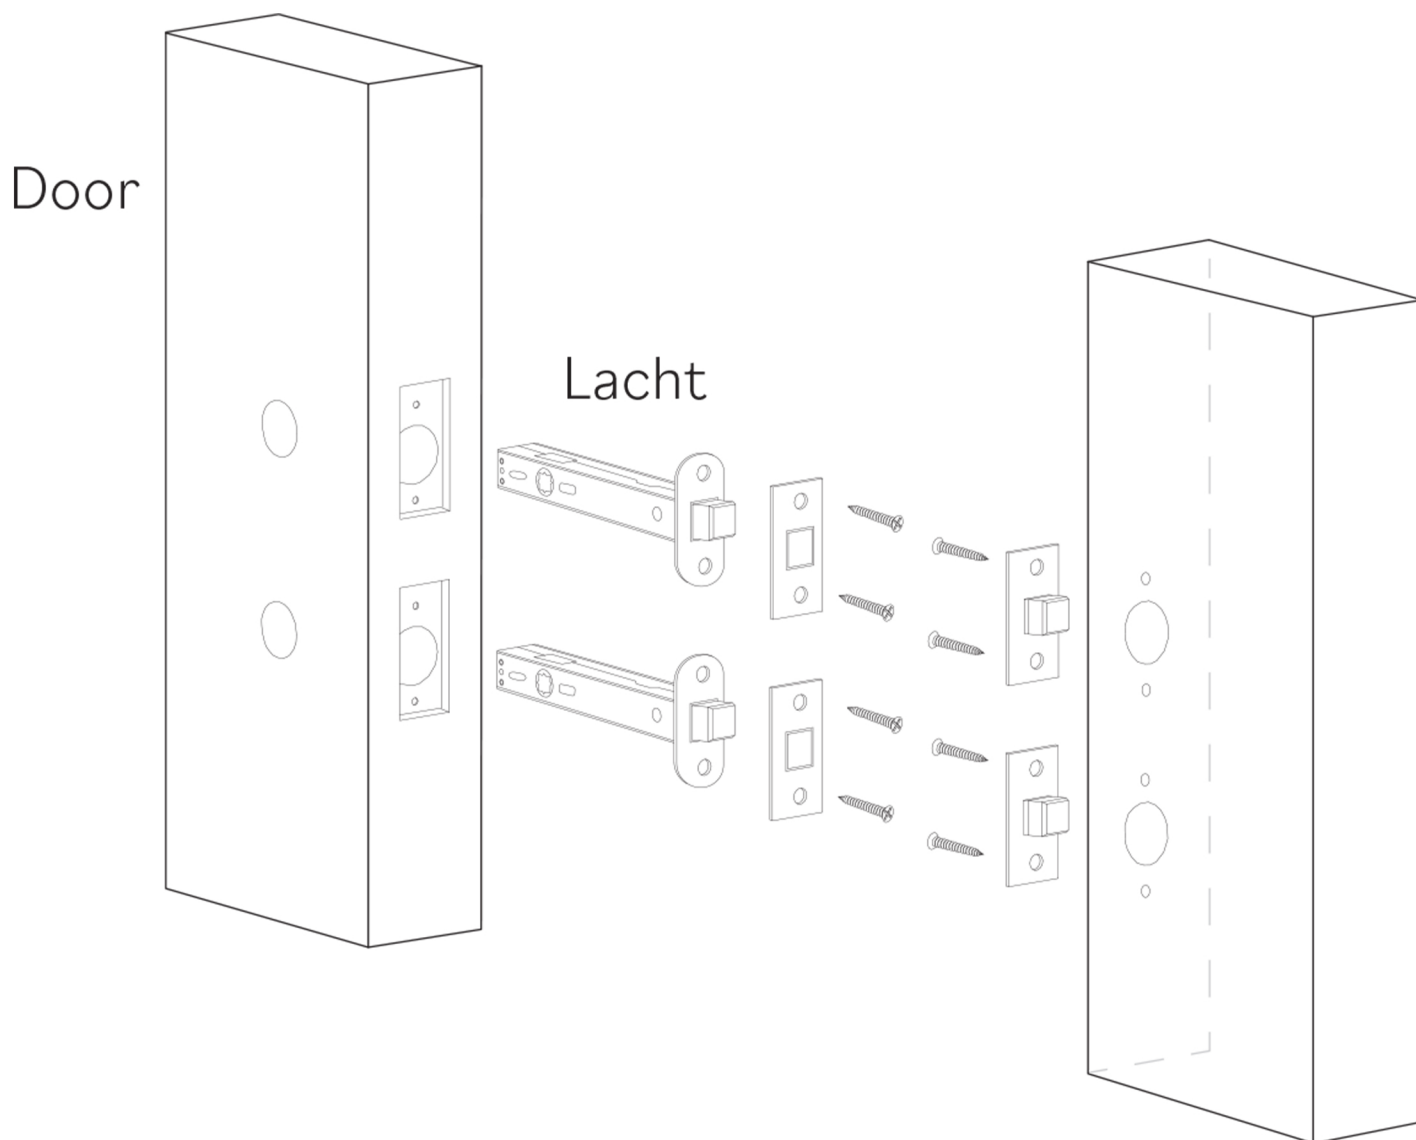

## FIORE XL

Category: Knob

Material: Crystal/Brass

Dimensions: 2.5"(L) x 2.5"(W) x 2.8"(H)

\*Numbers are in millimeters

## PASSAGE

### DOUBLE INSTALLATION

1 for the handle  
1 for the doorcam