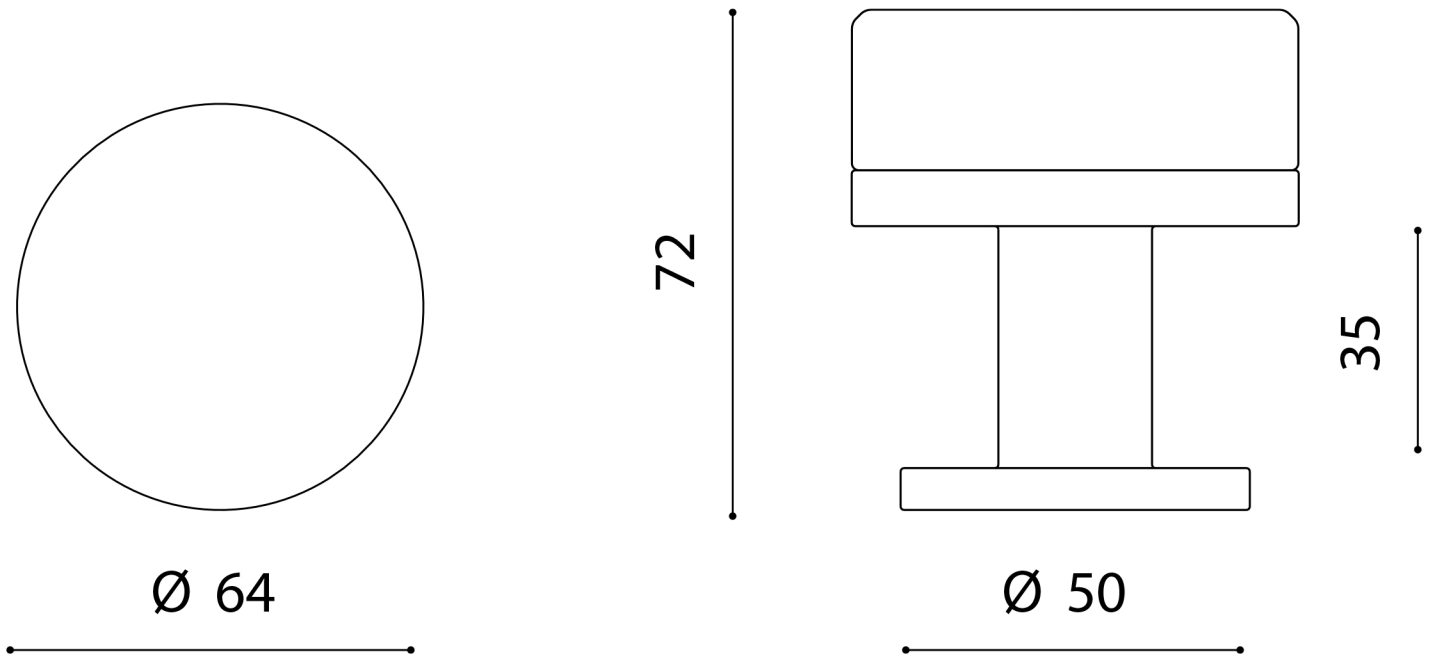

## FIORE XL

Category: Knob

Material: Crystal/Brass

Dimensions: 2.5"(L) x 2.5"(W) x 2.8"(H)

\*Numbers are in millimeters