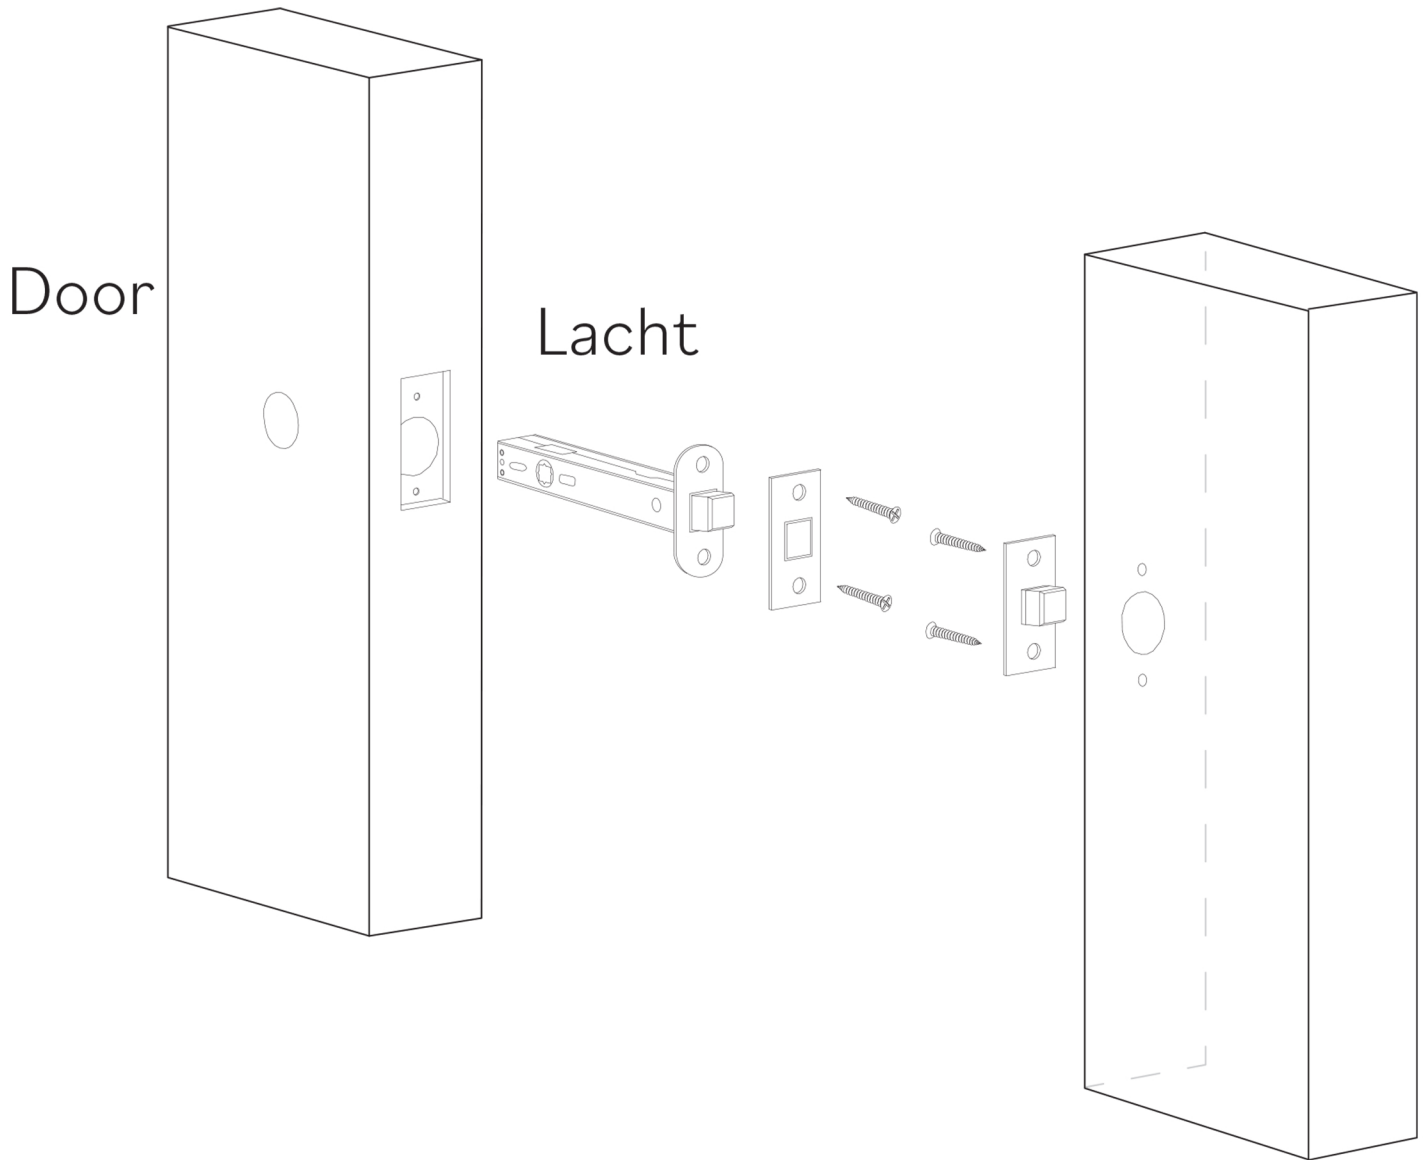

## FIORE XL

Category: Knob

Material: Crystal/Brass

Dimensions: 2.5"(L) x 2.5"(W) x 2.8"(H)

\*Numbers are in millimeters

## PASSAGE

### DOUBLE INSTALLATION

1 for the handle  
1 for the doorcam