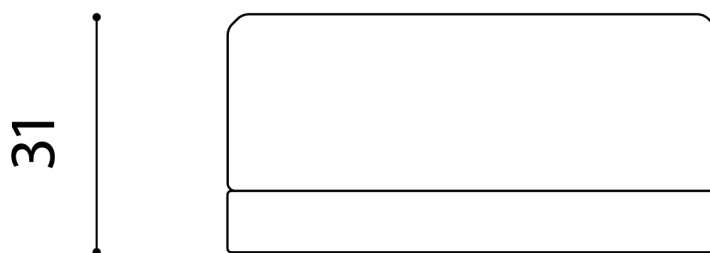

## FIORE

Category: Knob

Material: Crystal/Brass

Dimensions: 2.5"(L) x 2.5"(W) x 1.2"(H)

Ø 64

31

\*Numbers are in millimeters