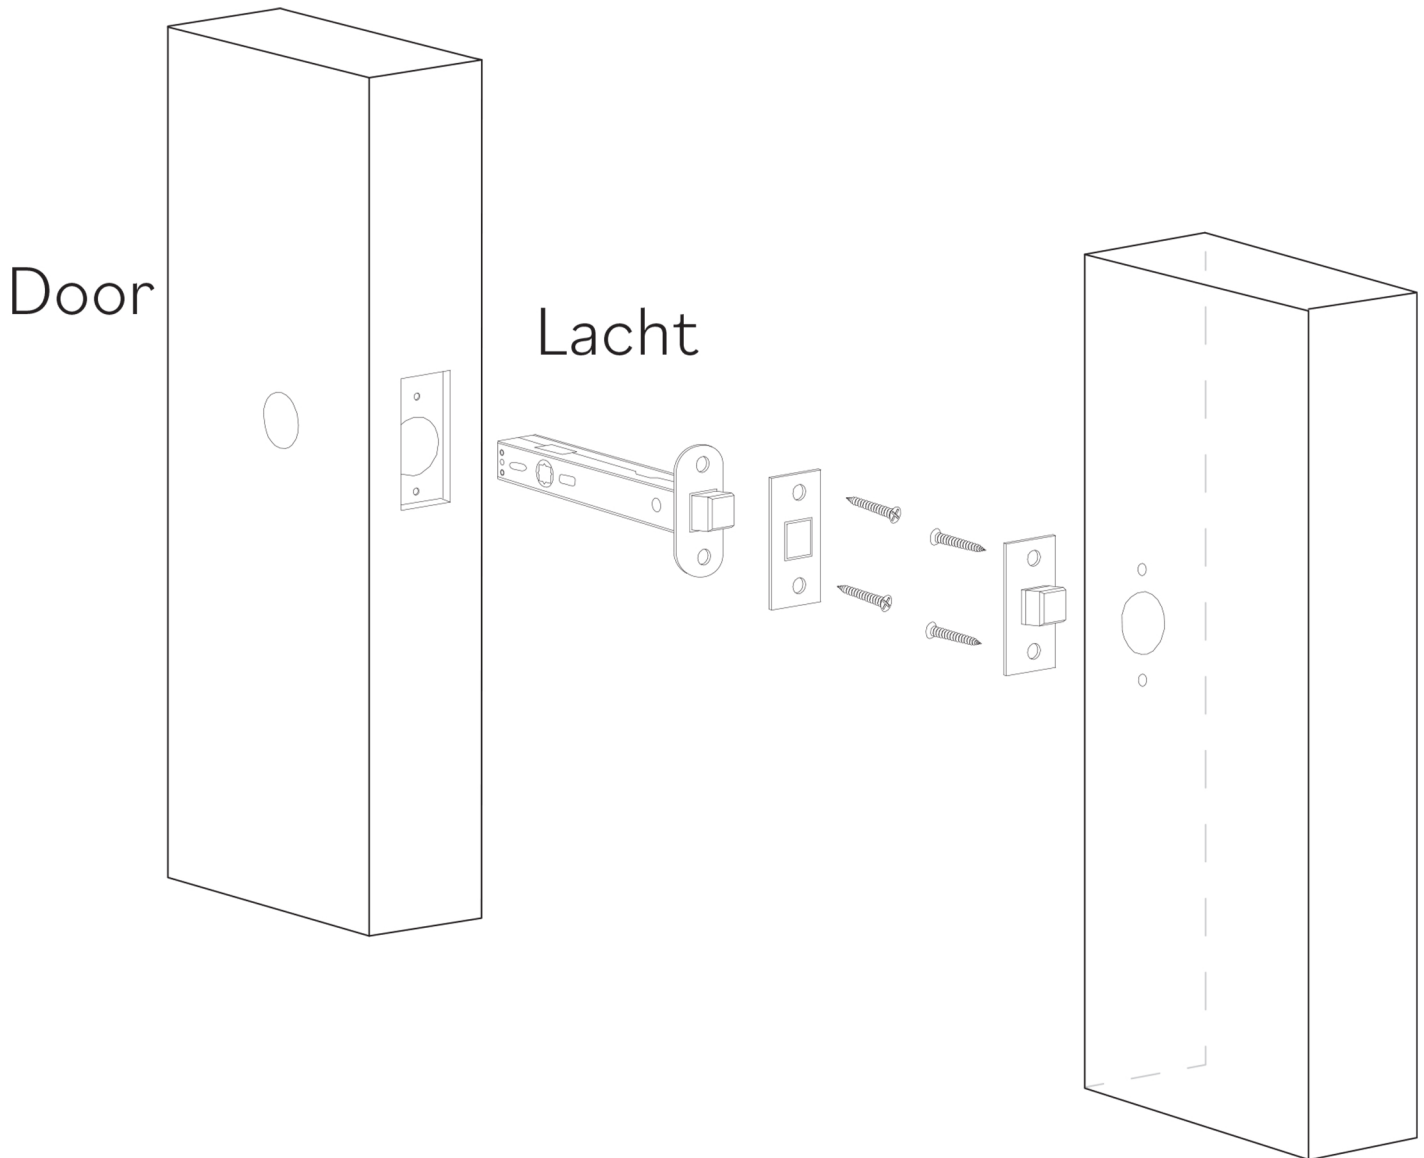

## FIORE

Category: Knob

Material: Crystal/Brass

Dimensions: 2.5"(L) x 2.5"(W) x 1.2"(H)

Ø 64

31

\*Numbers are in millimeters

## PASSAGE

### DOUBLE INSTALLATION

1 for the handle  
1 for the doorcam