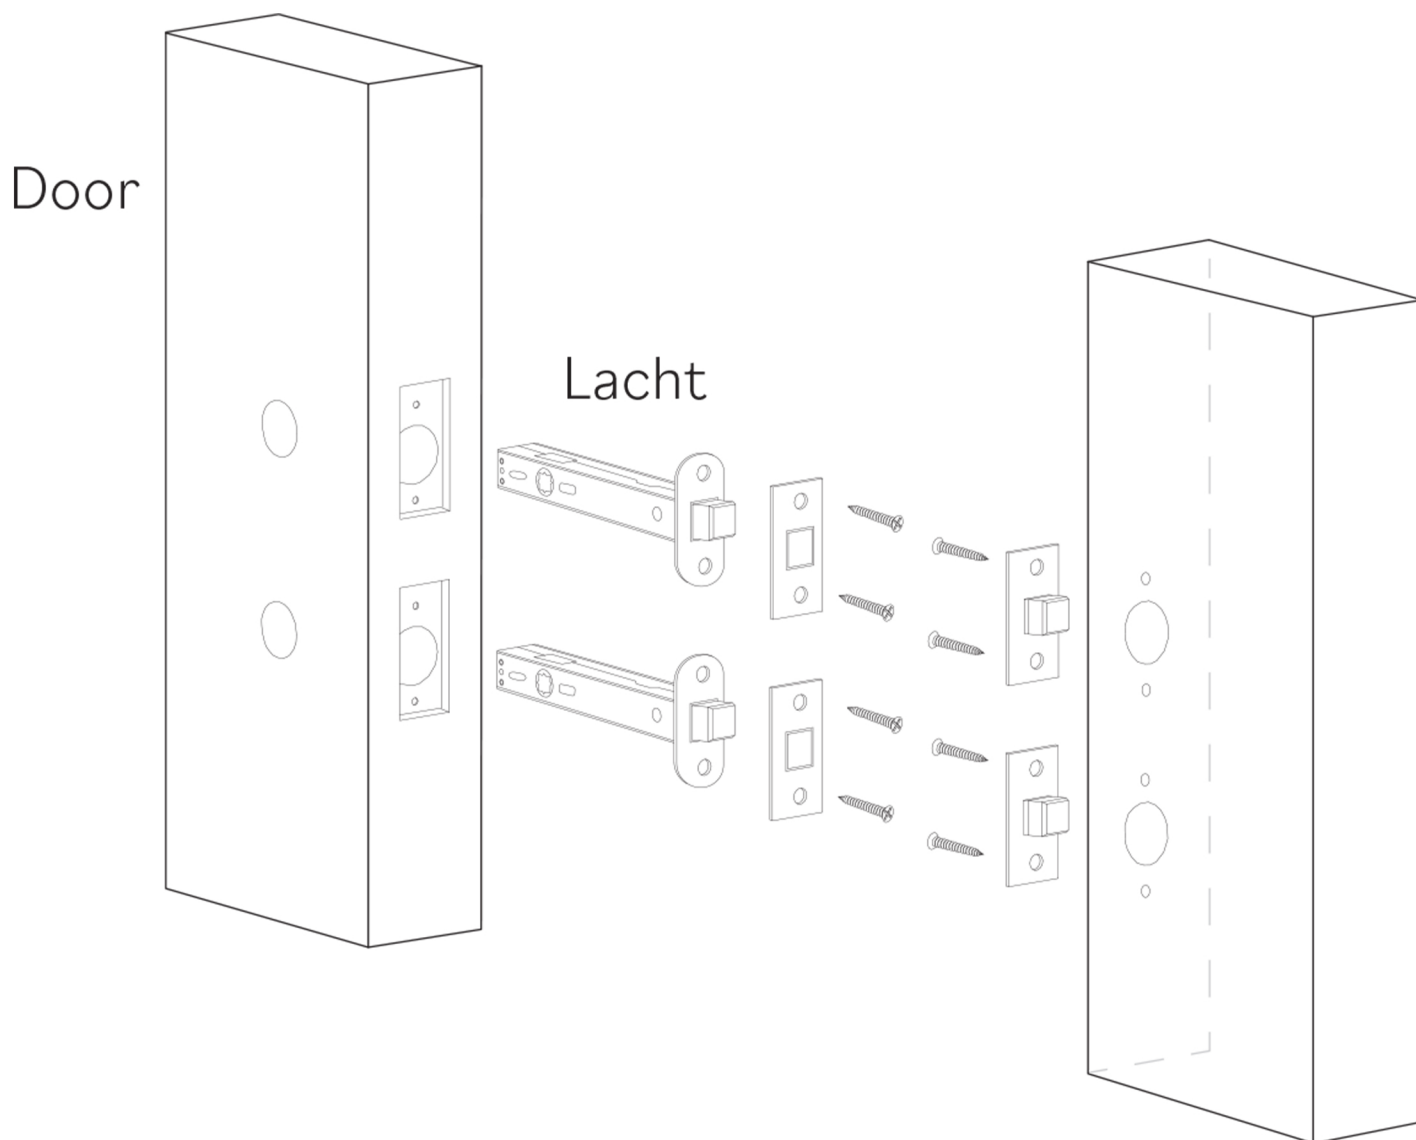

## FIORE

Category: Knob

Material: Crystal/Brass

Dimensions: 2.5"(L) x 2.5"(W) x 1.2"(H)

Ø 64

31

\*Numbers are in millimeters

## PASSAGE

### DOUBLE INSTALLATION

1 for the handle  
1 for the doorcam