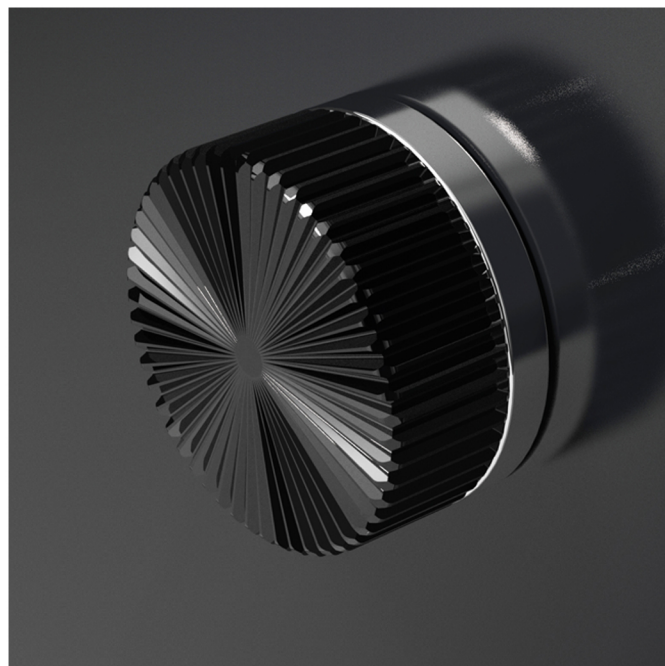

## FIORE

Category: Knob

Material: Crystal/Brass

Dimensions: 2.5"(L) x 2.5"(W) x 1.2"(H)

Ø 64

31

\*Numbers are in millimeters