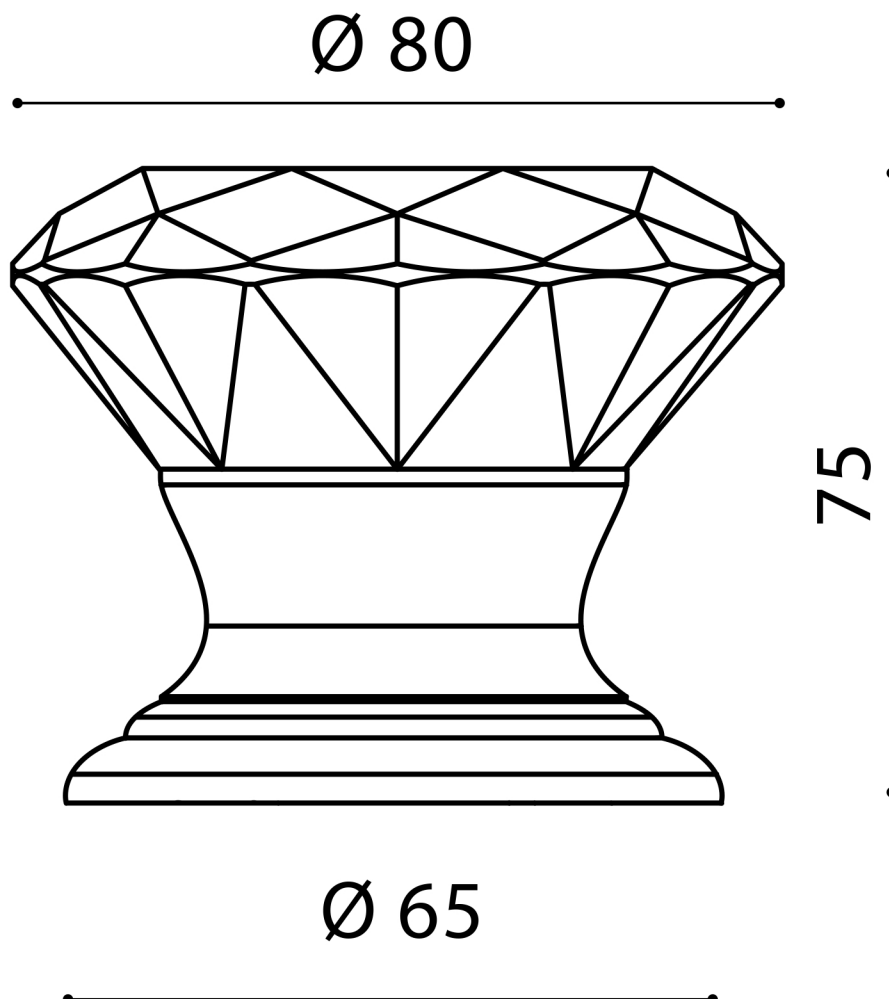

DIAMOND

Category: Knob

Material: Crystal/Brass

Dimensions: 3.1" (L) x 3.1" (W) x 2.9" (H)

*Numbers are in millimeters