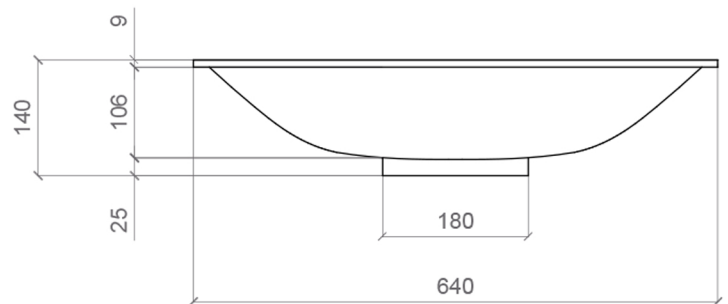

PERT OPEN

Category: Bathroom Sink

Material: Pert/Acrylic

Dimensions:

25.1"(L) x 14.5"(W) x 5.5"(H)

Weight: ±3,50 kg

Hole Size: Ø45

Overflow: No

Colors:

Technical Data

*Numbers are in millimeters