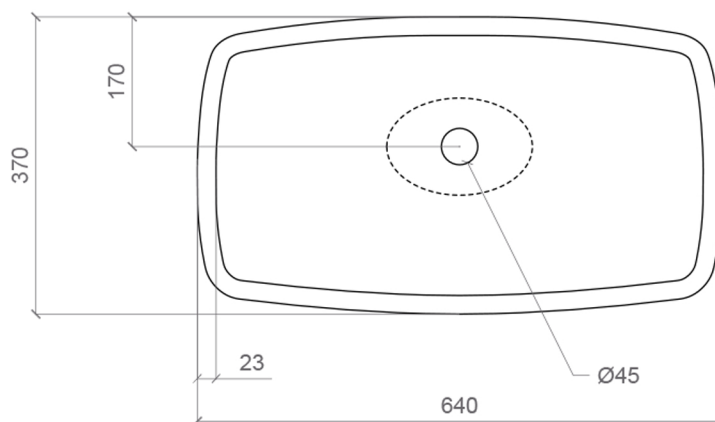

PERT OPEN

Category: Bathroom Sink

Material: Pert/Acrylic

Dimensions:

25.1"(L) x 14.5"(W) x 5.5"(H)

Weight: ±3,50 kg

Hole Size: Ø45

Overflow: No

Colors:

Technical Data

*Numbers are in millimeters