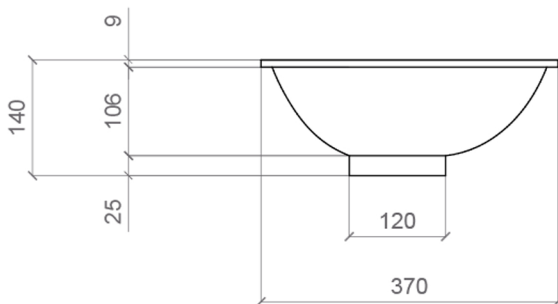

PERT OPEN

Category: Bathroom Sink

Material: Pert/Acrylic

Dimensions:

25.1"(L) x 14.5"(W) x 5.5"(H)

Weight: ±3,50 kg

Hole Size: Ø45

Overflow: No

Colors:

Technical Data

*Numbers are in millimeters