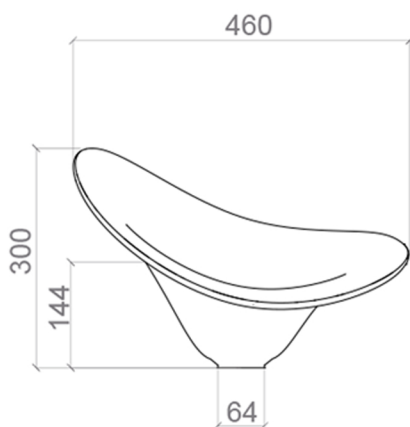

# CALLA LILLY

**Category:** Bathroom Sink

**Material:** Pert/Acrylic

**Dimensions:**

18.1" (L) x 18.1" (W) x 11.8" (H)

**Weight:** 683 lb

**Hole Size:** Ø1.7

**Overflow:** No

## Technical Data

\*Numbers are in millimeters