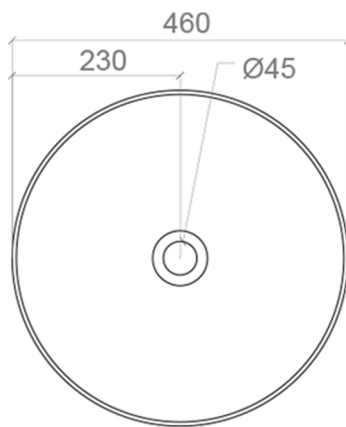

# CALLA LILLY

**Category:** Bathroom Sink

**Material:** Pert/Acrylic

**Dimensions:**

18.1" (L) x 18.1" (W) x 11.8" (H)

**Weight:** 683 lb

**Hole Size:** Ø1.7

**Overflow:** No

## Technical Data

\*Numbers are in millimeters