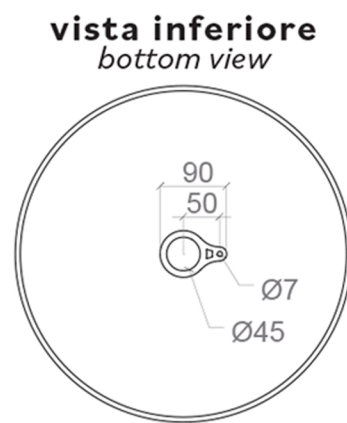

# CALLA LILLY

**Category:** Bathroom Sink

**Material:** Pert/Acrylic

**Dimensions:**

18.1" (L) x 18.1" (W) x 11.8" (H)

**Weight:** 683 lb

**Hole Size:** Ø1.7

**Overflow:** No

## Technical Data

\*Numbers are in millimeters