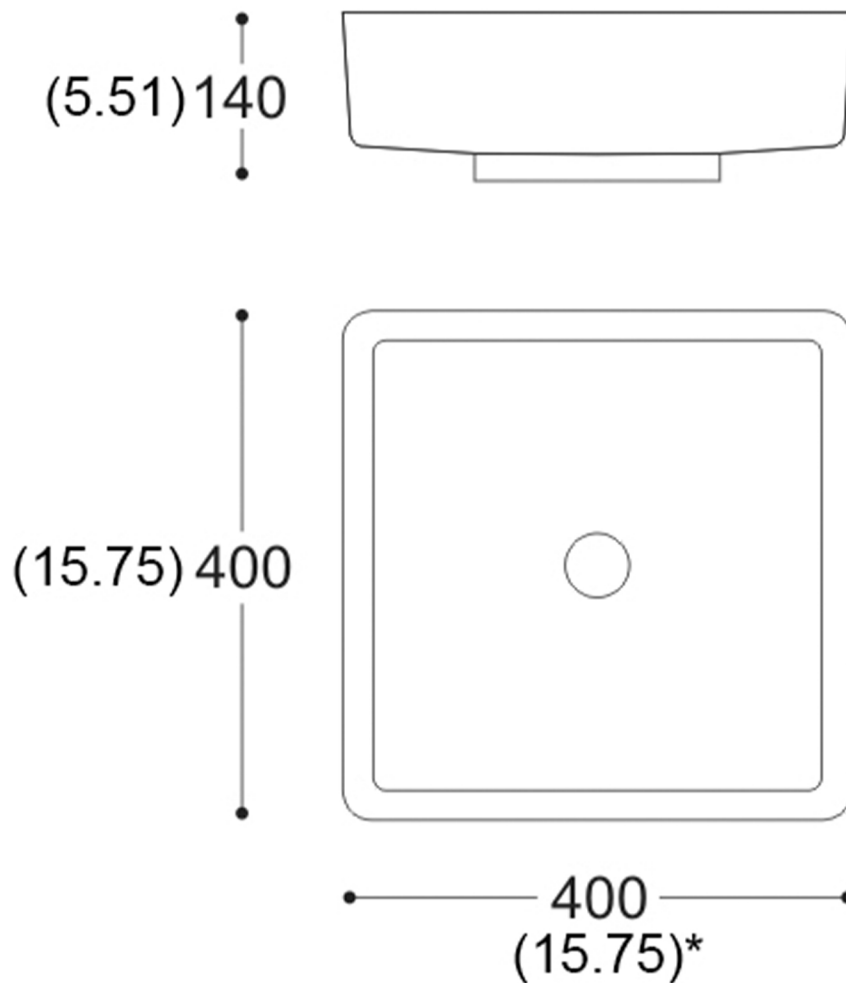

PERT FOUR

Model: PERT FOUR

Category: Bathroom Sink

Material: Polymer (Pert)

Dimensions:

15.7"(L) x 15.7"(W) x 5.5"(D)

Description: Luxury bathroom sink in champagne starlight finish.

*Numbers in parenthesis are in inches