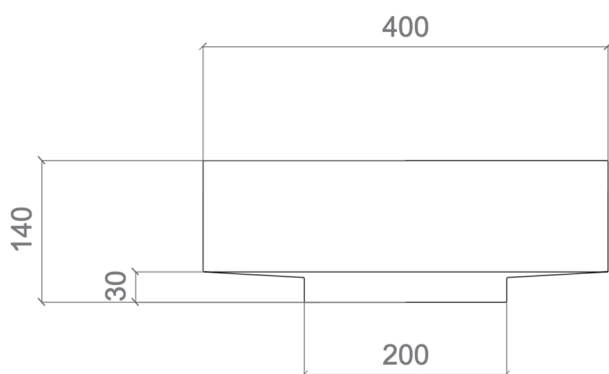

FOUR LUX

Category: Bathroom Sink

Material: Pert/Acrylic

Dimensions:

15.7"(L) x 15.7"(W) x 5.5"(H)

Weight: ±4,65 kg

Hole Size: Ø45

Overflow: No

Colors:

Gold
Leaf

Silver
Leaf

Technical Data

*Numbers are in millimeters