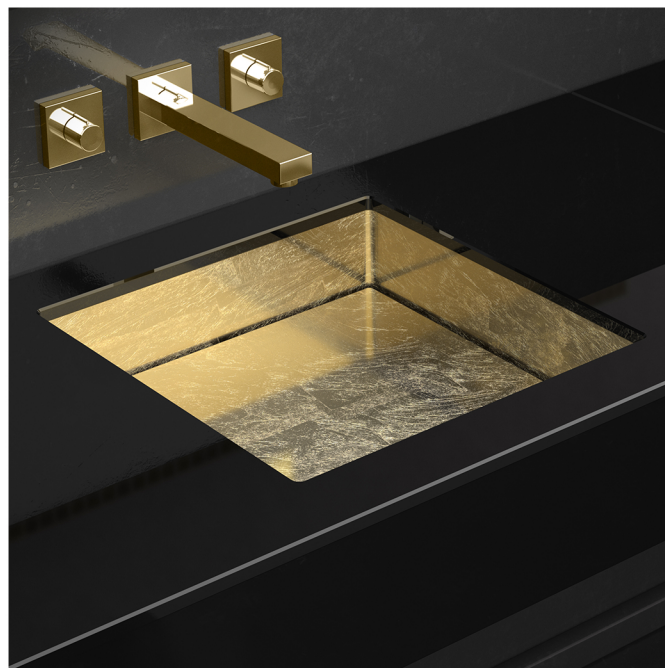

FOUR LUX

Category: Bathroom Sink

Material: Pert/Acrylic

Dimensions:

15.7"(L) x 15.7"(W) x 5.5"(H)

Weight: ±4,65 kg

Hole Size: Ø45

Overflow: No

Colors:

Gold
Leaf

Silver
Leaf

Technical Data

*Numbers are in millimeters