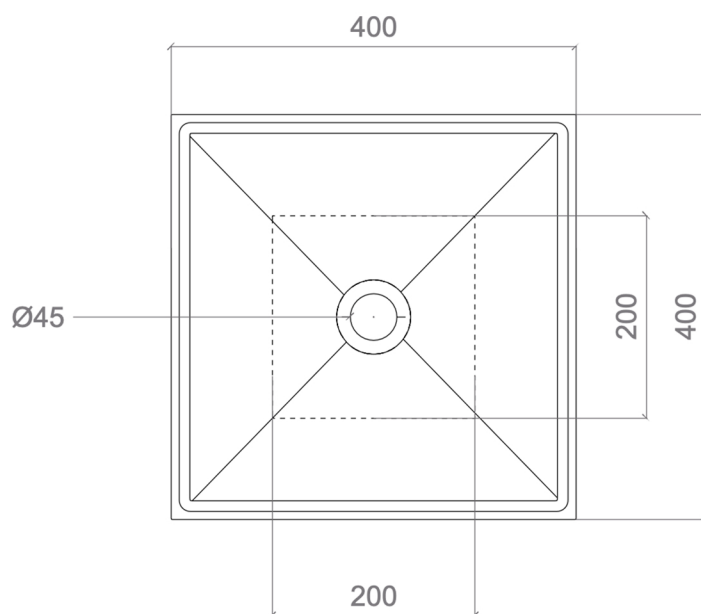

FOUR LUX

Category: Bathroom Sink

Material: Pert/Acrylic

Dimensions:

15.7"(L) x 15.7"(W) x 5.5"(H)

Weight: ±4,65 kg

Hole Size: Ø45

Overflow: No

Colors:

Gold
Leaf

Silver
Leaf

Technical Data

*Numbers are in millimeters