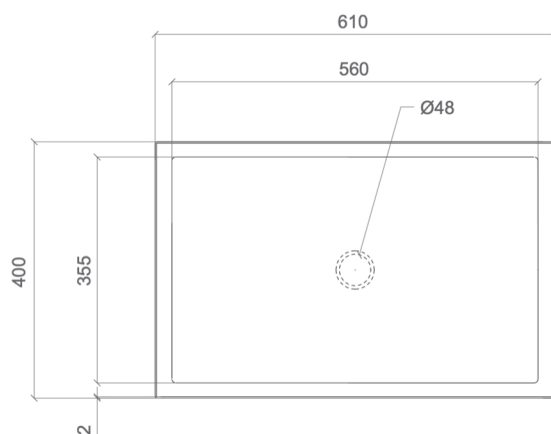

# FOUR LUX

**Category:** Bathroom Sink

**Material:** Pert/Acrylic

**Dimensions:**

24"(L) x 15.7"(W) x 5.5"(H)

**Weight:** ±6,70 kg

**Hole Size:** Ø48

**Overflow:** No

## Technical Data

\*Numbers are in millimeters