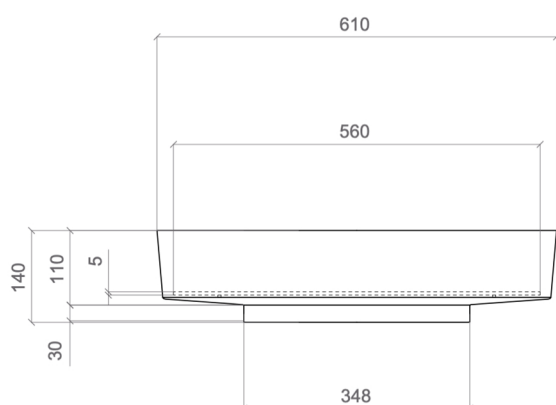

# FOUR LUX

**Category:** Bathroom Sink

**Material:** Pert/Acrylic

**Dimensions:**

24"(L) x 15.7"(W) x 5.5"(H)

**Weight:** ±6,70 kg

**Hole Size:** Ø48

**Overflow:** No

## Technical Data

\*Numbers are in millimeters