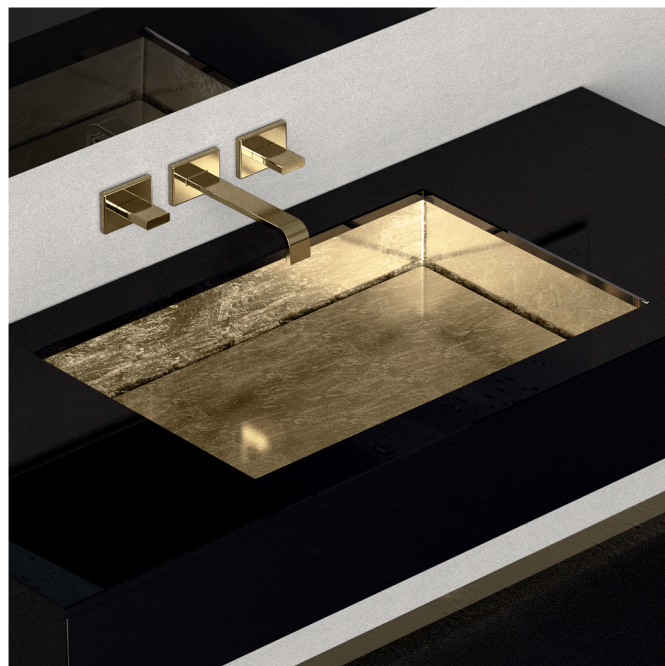

# FOUR LUX

**Category:** Bathroom Sink

**Material:** Pert/Acrylic

**Dimensions:**

24"(L) x 15.7"(W) x 5.5"(H)

**Weight:** ±6,70 kg

**Hole Size:** Ø48

**Overflow:** No

**Colors:**

Gold  
Leaf

Silver  
Leaf