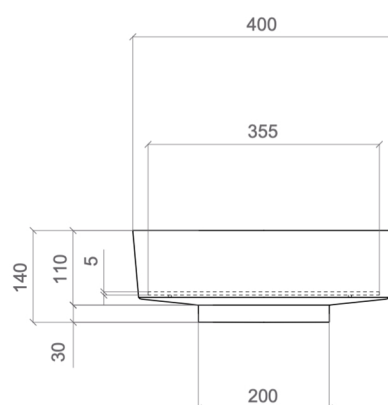

# FOUR LUX

**Category:** Bathroom Sink

**Material:** Pert/Acrylic

**Dimensions:**

24"(L) x 15.7"(W) x 5.5"(H)

**Weight:** ±6,70 kg

**Hole Size:** Ø48

**Overflow:** No

## Technical Data

\*Numbers are in millimeters