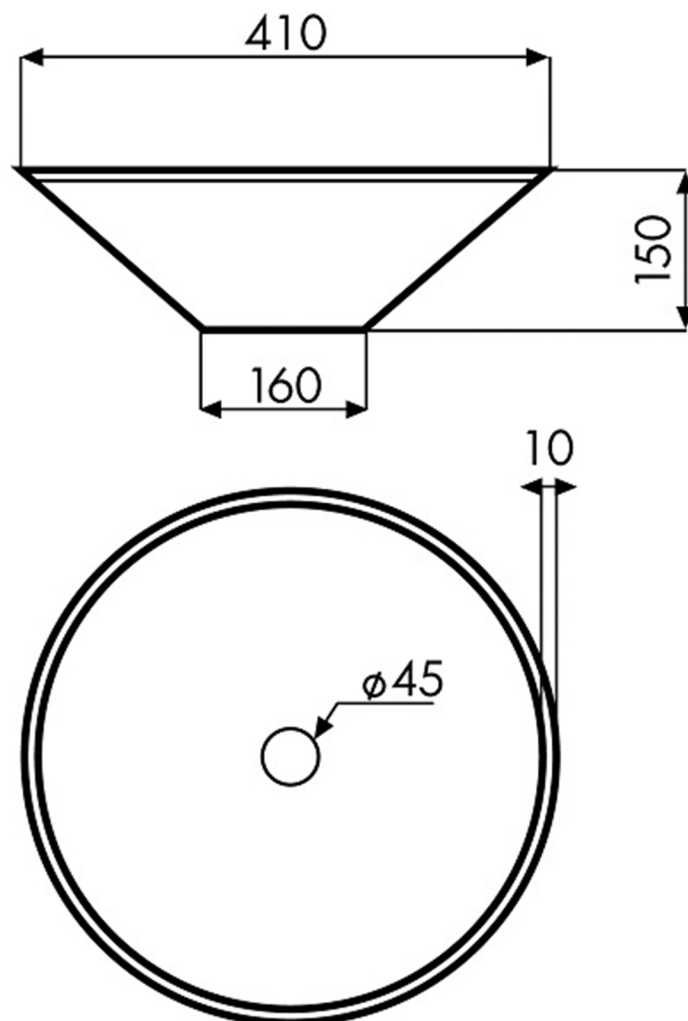

Duotono B

Model: Duotono B
Category: Bathroom Sink
Material: Natural Stone
Dimensions: 17" (L) x 17" (W) x 6" (D)

Description: Luxury bathroom sink in black finish.

*Numbers are in millimeters