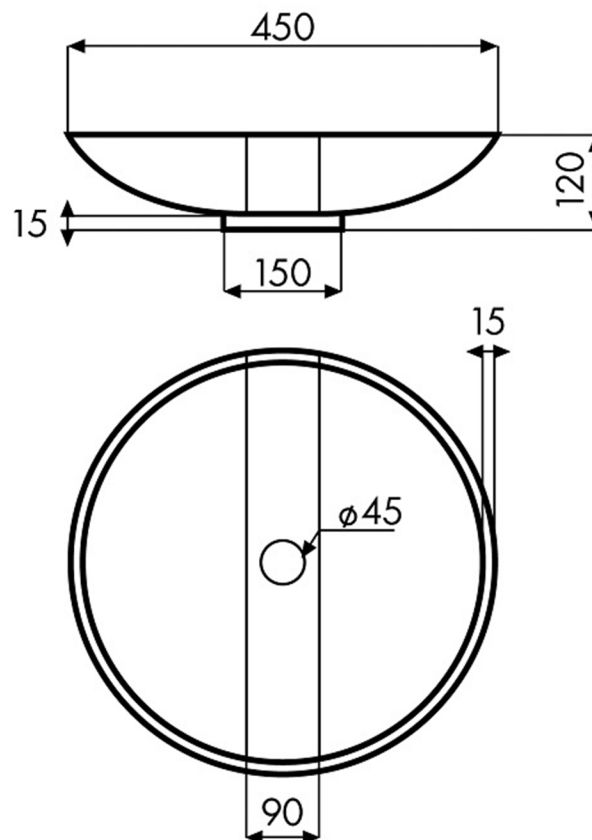

## Coplato

Model: Coplato

Category: Bathroom Sink

Material: Natural Stone

Dimensions:

18" (L) x 18" (W) x 5" (D)

Description: Luxury bathroom sink in beige finish.

\*Numbers are in millimeters