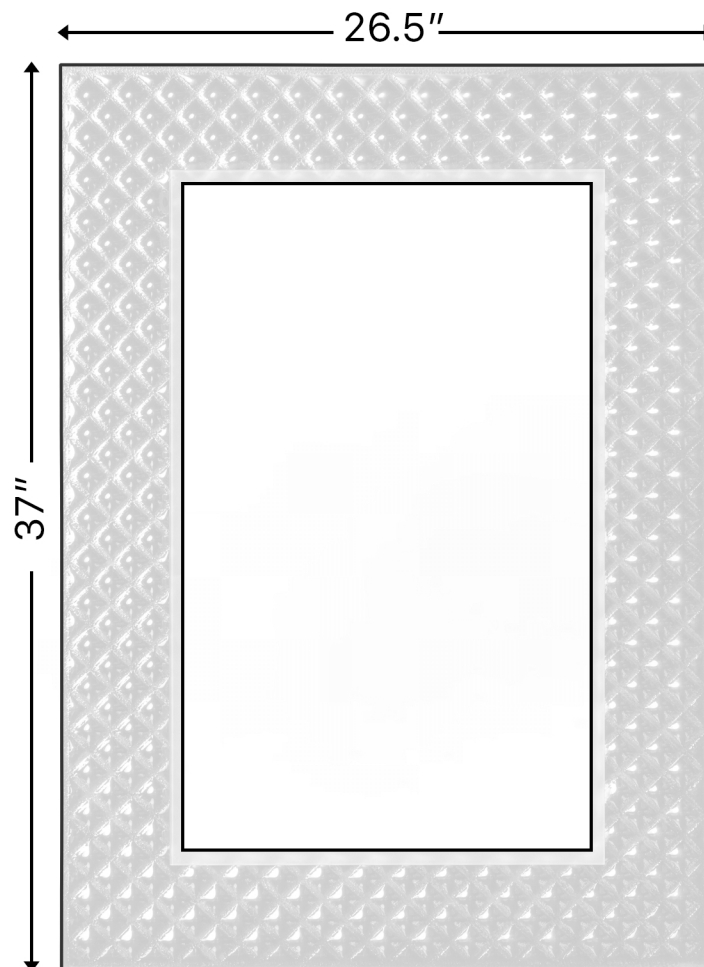

Lucent

Model: Lucent

Category: Mirror

Material: Crystal

Dimensions: 26.5"(L) x 37"(H)

Description: Luxury LED lighted crystal mirror in grey-smoke silver finish.

SCHEDA MONTAGGIO ASSEMBLY INSTRUCTIONS

Wall Hanger
X2

Wall Anchor
X2

Head Screw
X2

**1. Mount the wall-hangers on the wall,
the mirror can be horizontal or vertical hanging.**

2. Wiring and power connection.

3. Hang the mirror on the wall-hangers.