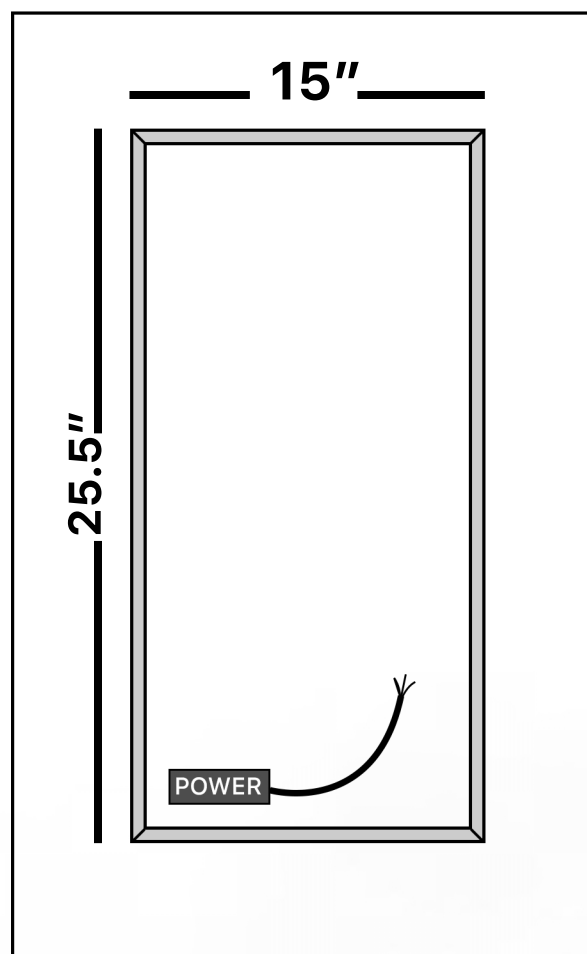

Lucent

Model: Lucent

Category: Mirror

Material: Crystal

Dimensions: 26.5"(L) x 37"(H)

Description: Luxury LED lighted crystal mirror in grey-smoke silver finish.

SCHEDA MONTAGGIO ASSEMBLY INSTRUCTIONS

Wall Hanger
X2

Wall Anchor
X2

Head Screw
X2

**1. Mount the wall-hangers on the wall,
the mirror can be horizontal or vertical hanging.**

2. Wiring and power connection.

3. Hang the mirror on the wall-hangers.