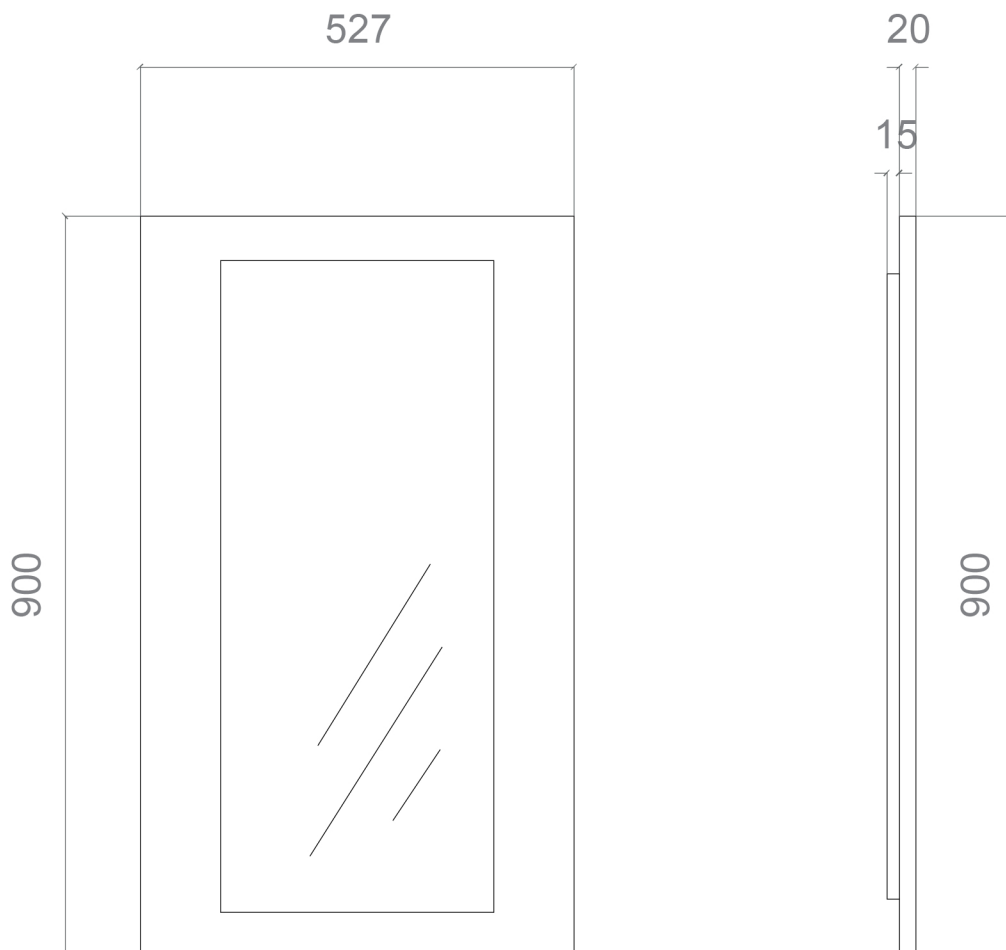

## Tonino Lamborghini Collection

Category: Mirror

Material: MDF Wood

Dimensions:

35.4" (L) x 20.7" (W) x 1.3" (H)

Colors:

Rosa Sahara

Black Mat

### Technical Data

\*Numbers are in millimeters