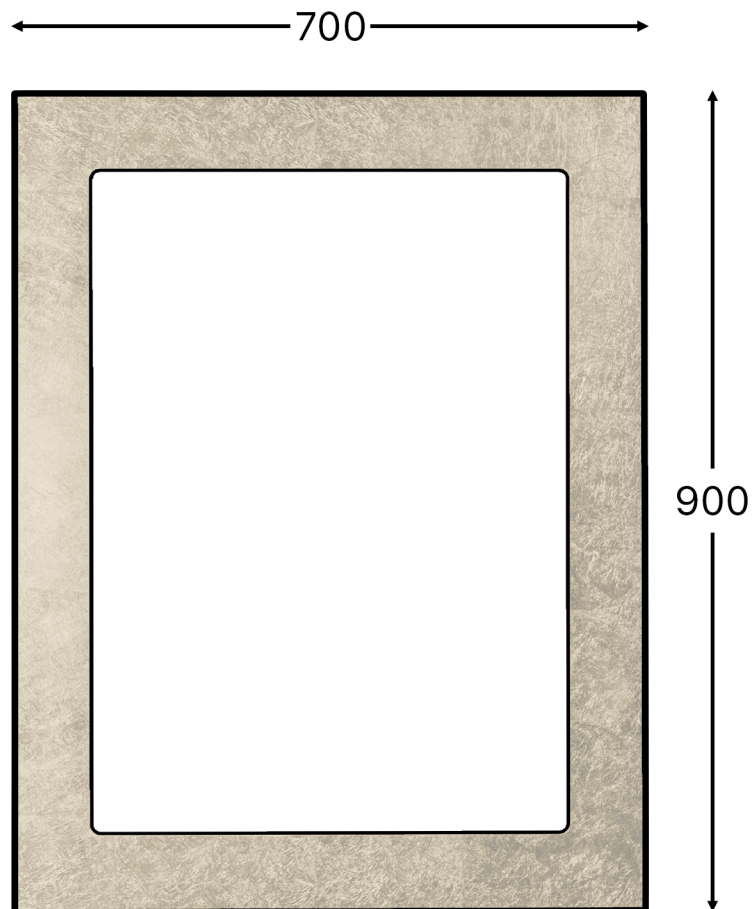

# SPECCHIO

**Category:** Mirror

**Material:** Resin and Glass

**Dimensions:** 35.4" (L) x 27.5" (W)

**Colors:**

Gold  
Leaf

Silver  
Leaf

## Technical Data

\*Numbers are in millimeters