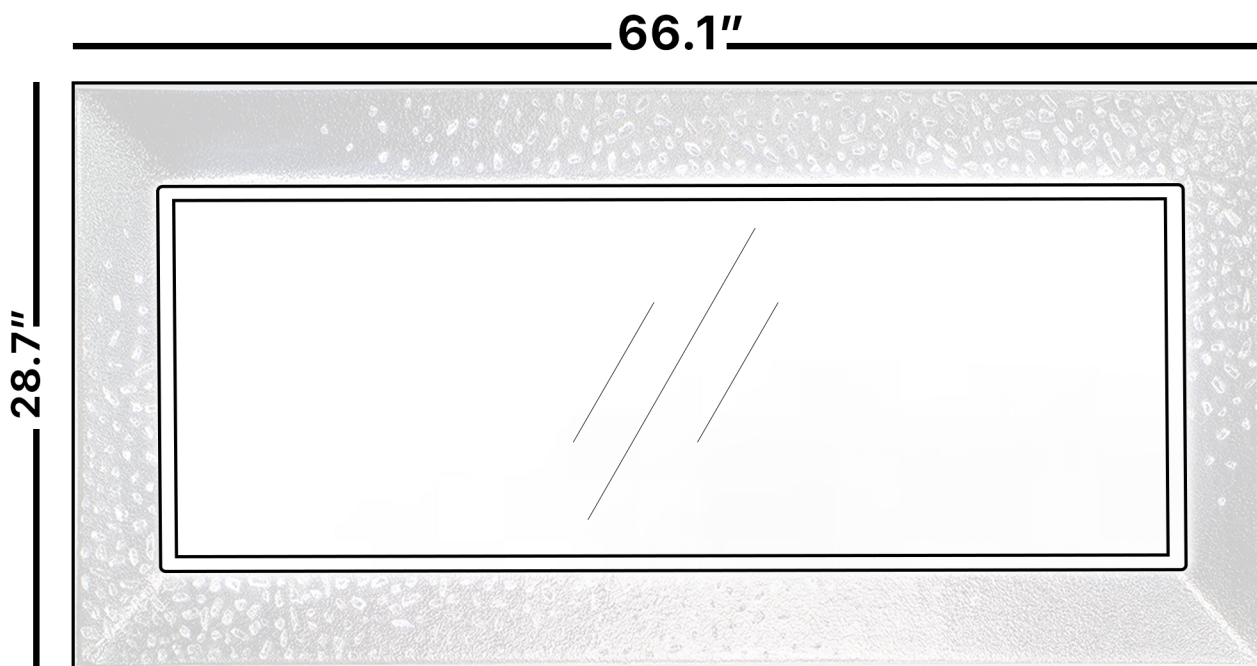

MURANO

Model: Murano Double

Category: Mirror

Material: Crystal

Dimensions: 66.1"(L) x 28.7"(H)

Description: Luxury LED lighted crystal bathroom mirror in silver finish

*Numbers are in inches

SCHEDA MONTAGGIO ASSEMBLY INSTRUCTIONS

Wall Hanger

X2

Wall Anchor

X2

Head Screw

X2

**1. Mount the wall-hangers on the wall,
the mirror can be horizontal or vertical hanging.**

2. Wiring and power connection.

3. Hang the mirror on the wall-hangers.