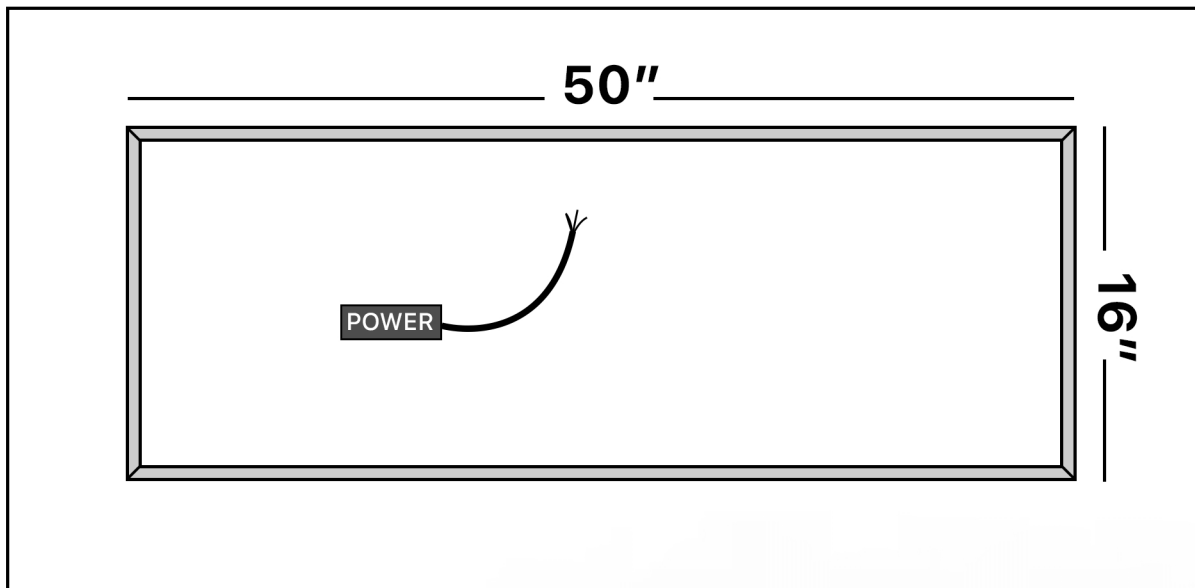

MURANO

Model: Murano Double

Category: Mirror

Material: Crystal

Dimensions: 66.1"(L) x 28.7"(H)

Description: Luxury LED lighted crystal bathroom mirror in silver finish

*Numbers are in inches

SCHEDA MONTAGGIO ASSEMBLY INSTRUCTIONS

Wall Hanger

X2

Wall Anchor

X2

Head Screw

X2

**1. Mount the wall-hangers on the wall,
the mirror can be horizontal or vertical hanging.**

2. Wiring and power connection.