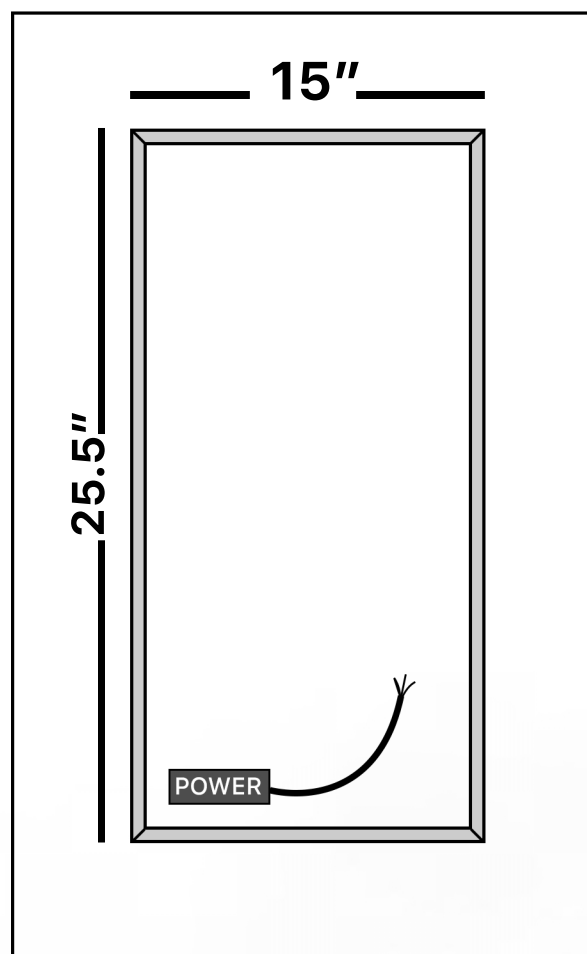

LUCENT

Model: Lucent Single

Category: Mirror

Material: Crystal

Dimensions: 35.5"(L) x 27.5"(H)

Depth: 1.1/4"

Description: Luxury LED lighted crystal bathroom mirror in grey-smoke silver finish

*Numbers are in inches

SCHEDA MONTAGGIO ASSEMBLY INSTRUCTIONS

Wall Hanger
X2

Wall Anchor
X2

Head Screw
X2

**1. Mount the wall-hangers on the wall,
the mirror can be horizontal or vertical hanging.**

2. Wiring and power connection.

3. Hang the mirror on the wall-hangers.