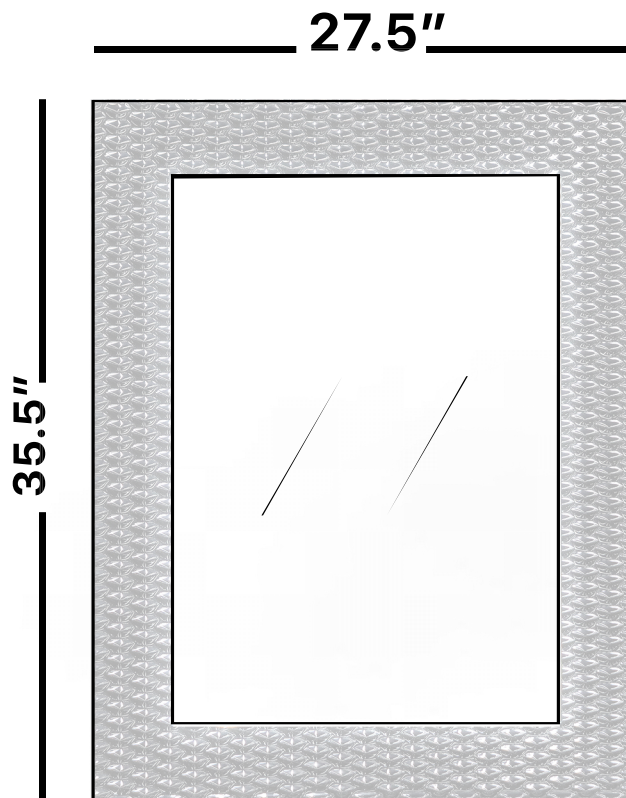

LUCENT

Model: Lucent Single

Category: Mirror

Material: Crystal

Dimensions: 35.5"(L) x 27.5"(H)

Depth: 1.1/4"

Description: Luxury LED lighted crystal bathroom mirror in grey-smoke silver finish

*Numbers are in inches

SCHEDA MONTAGGIO ASSEMBLY INSTRUCTIONS

Wall Hanger
X2

Wall Anchor
X2

Head Screw
X2

**1. Mount the wall-hangers on the wall,
the mirror can be horizontal or vertical hanging.**

2. Wiring and power connection.

3. Hang the mirror on the wall-hangers.