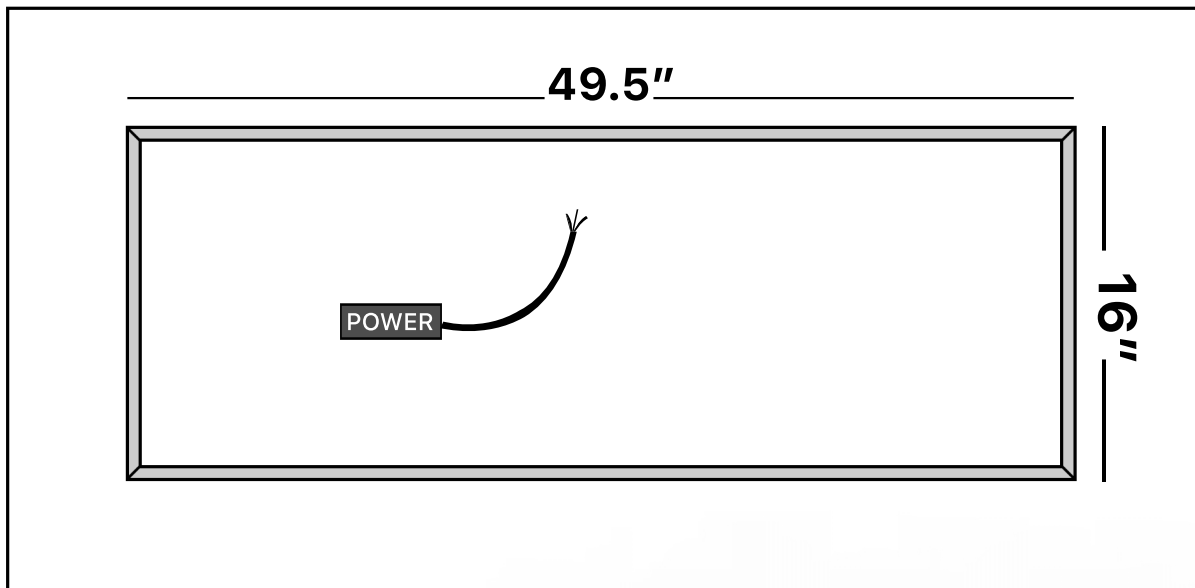

## LUCENT

Model: Lucent Double

Category: Mirror

Material: Crystal

Dimensions: 66.1"(L) x 28.7"(H)

Description: Luxury LED lighted crystal bathroom mirror in sand finish

\*Numbers are in inches

## SCHEDA MONTAGGIO ASSEMBLY INSTRUCTIONS

Wall Hanger

**X2**

Wall Anchor

**X2**

Head Screw

**X2**

**1. Mount the wall-hangers on the wall,  
the mirror can be horizontal or vertical hanging.**