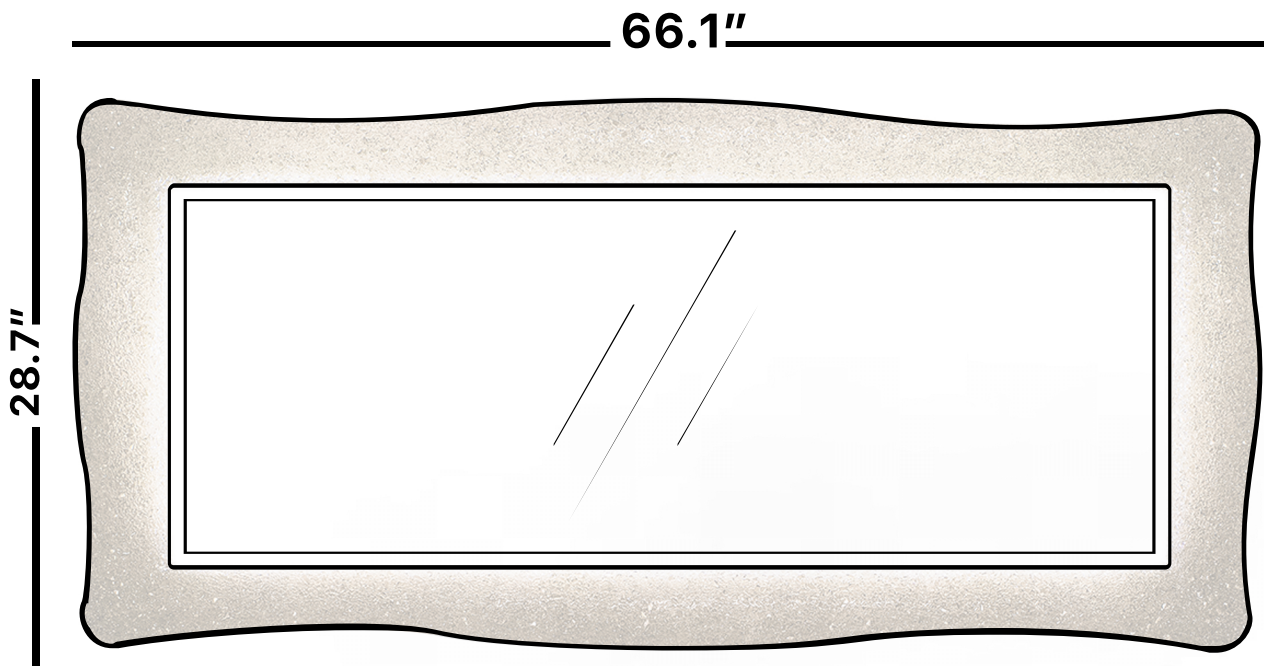

## LUCENT

Model: Lucent Double

Category: Mirror

Material: Crystal

Dimensions: 66.1"(L) x 28.7"(H)

Description: Luxury LED lighted crystal bathroom mirror in sand finish

\*Numbers are in inches

## SCHEDA MONTAGGIO ASSEMBLY INSTRUCTIONS

Wall Hanger

**X2**

Wall Anchor

**X2**

Head Screw

**X2**

**1. Mount the wall-hangers on the wall,  
the mirror can be horizontal or vertical hanging.**