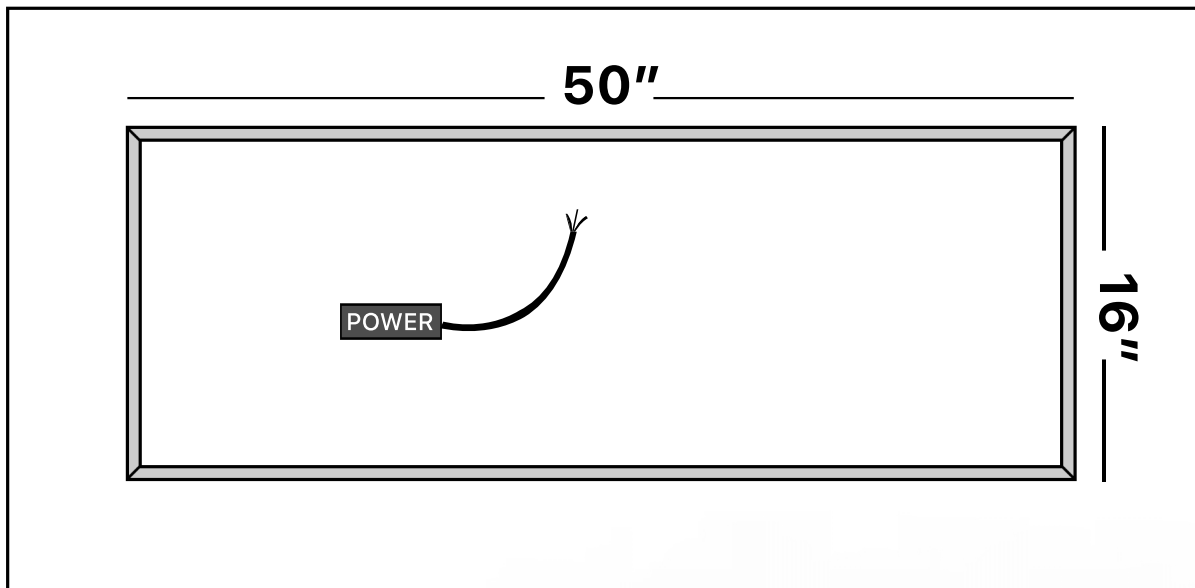

# LUCENT

**Category:** Mirror

**Material:** Murano Glass

**Dimensions:** 62.9" (L) x 31.4" (W)

**Colors:**

Aluminum  
Silver

Silver  
Bronze

Grey  
Smoke  
Silver

## SCHEDA MONTAGGIO ASSEMBLY INSTRUCTIONS

Wall Hanger

**X2**

Wall Anchor

**X2**

Head Screw

**X2**

**1. Mount the wall-hangers on the wall,  
the mirror can be horizontal or vertical hanging.**