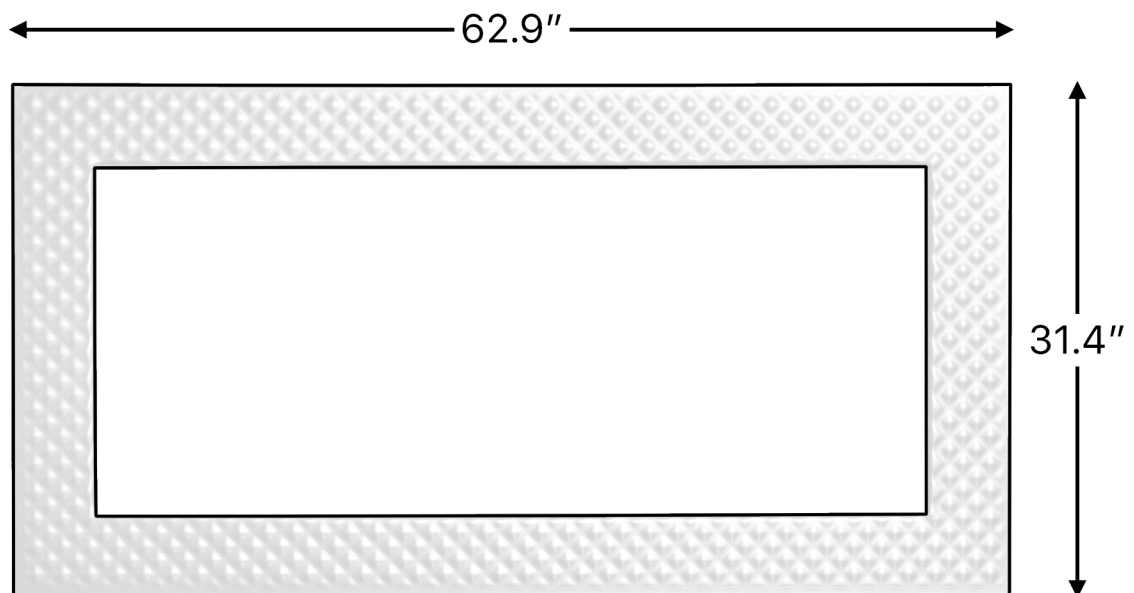

# LUCENT

**Category:** Mirror

**Material:** Murano Glass

**Dimensions:** 62.9" (L) x 31.4" (W)

**Colors:**

Aluminum  
Silver

Silver  
Bronze

Grey  
Smoke  
Silver

## SCHEDA MONTAGGIO ASSEMBLY INSTRUCTIONS

Wall Hanger

**X2**

Wall Anchor

**X2**

Head Screw

**X2**

**1. Mount the wall-hangers on the wall,  
the mirror can be horizontal or vertical hanging.**