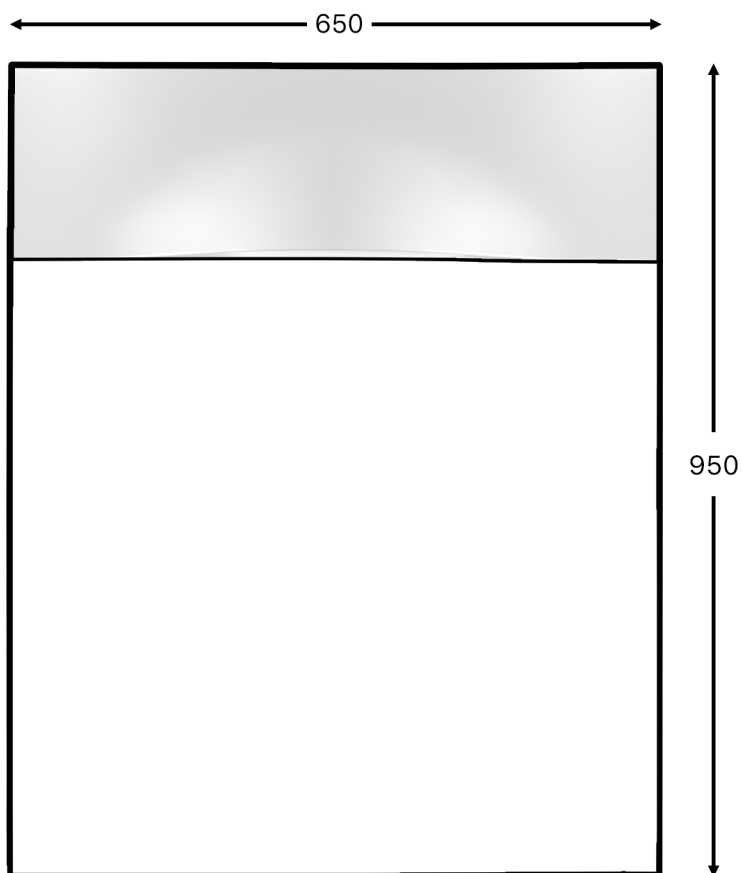

# EYE

**Category:** Mirror

**Material:** Glass

**Dimensions:** 37.4"(L) x 25.5"(W)

**Colors:**

Silver

## Technical Data

\*Numbers are in millimeters