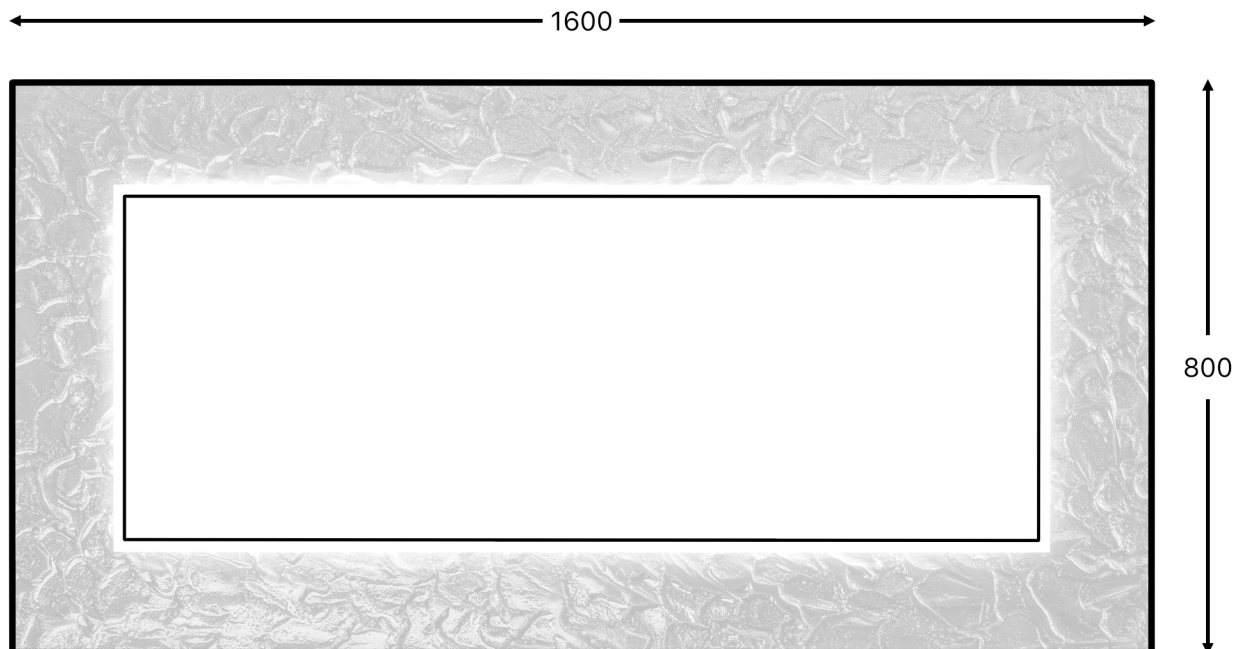

ARTIDE

Category: Mirror

Material: Murano Glass

Dimensions: 62.9" (L) x 31.4" (W)

Colors:

Mirror

Technical Data

*Numbers are in millimeters