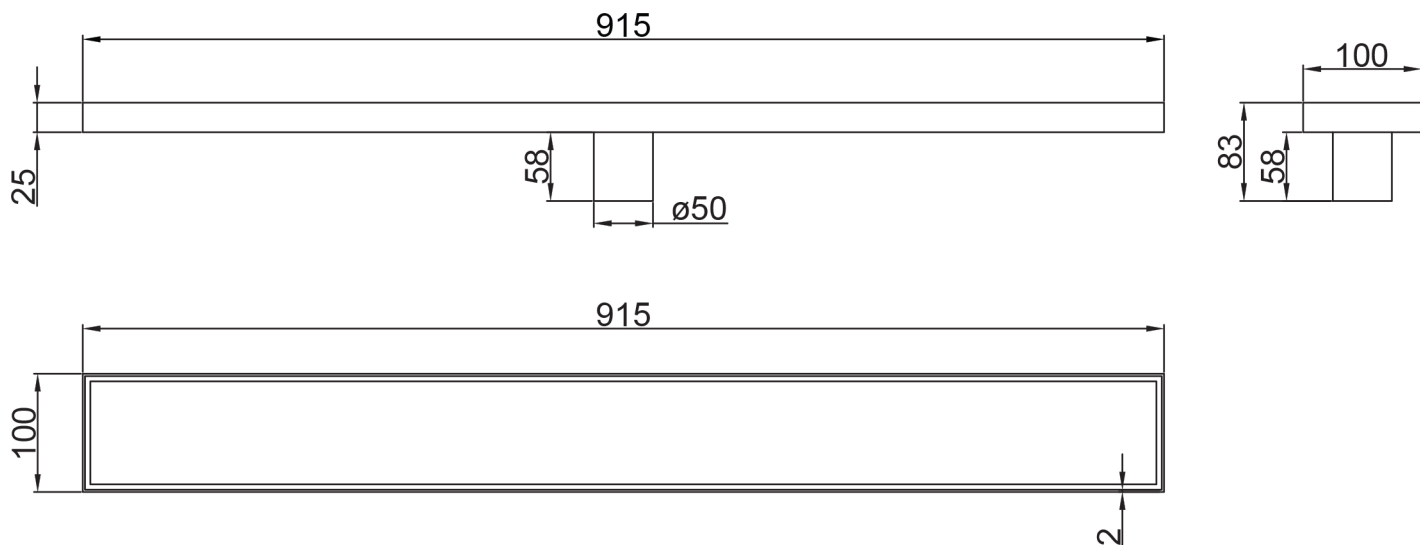

LDR-915

Category: Bathroom Drain

Material: Lead-Free Brass

Dimensions:

36.0" (L) x 3.9" (W) x 0.9" (H)

Colors:

Technical Data

*Numbers are in millimeters