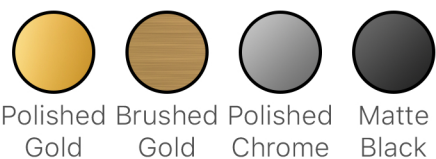

LDR-915

Category: Bathroom Drain

Material: Lead-Free Brass

Dimensions:

36.0" (L) x 3.9" (W) x 0.9" (H)

Colors:

Technical Data

*Numbers are in millimeters