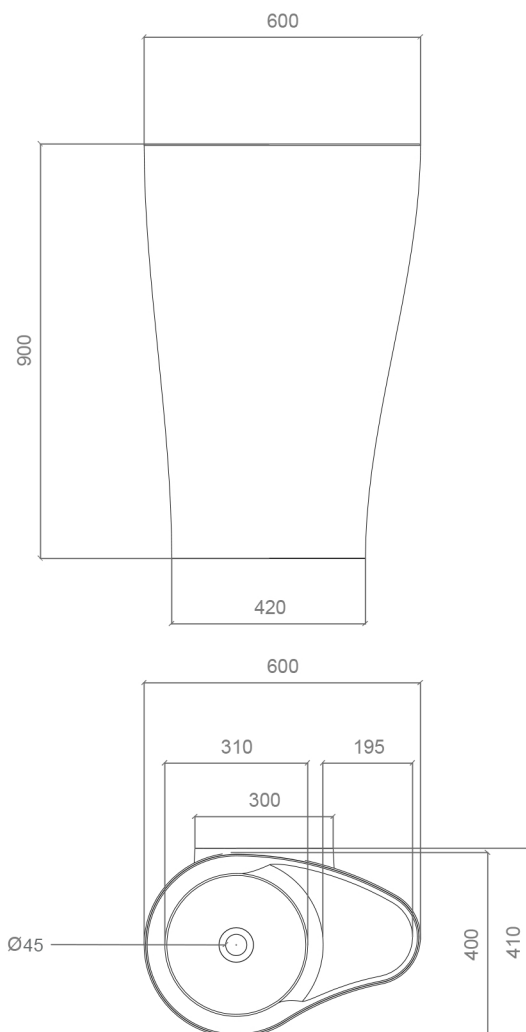

SEI

Model: Sei

Category: Bathroom Sink

Material: VetroFreddo

Dimensions:

23.6" (L) x 15.7" (W) x 35.4" (H)

Description: Luxury free standing bathroom sink in white finish.

*Numbers are in inches/millimeters