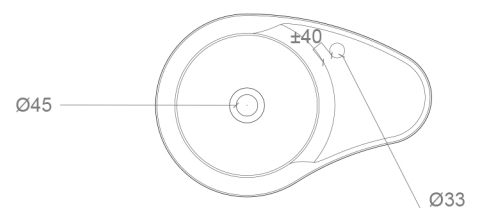

SEI

Model: Sei

Category: Bathroom Sink

Material: VetroFreddo

Dimensions:

23.6" (L) x 15.7" (W) x 35.4" (H)

Description: Luxury free standing bathroom sink in white finish.

*Numbers are in inches/millimeters