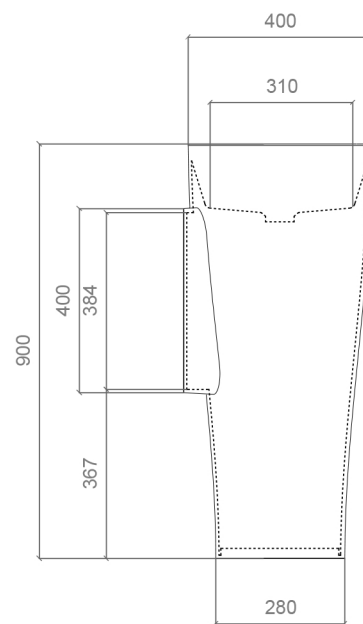

SEI

Model: Sei

Category: Bathroom Sink

Material: VetroFreddo

Dimensions:

23.6" (L) x 15.7" (W) x 35.4" (H)

Description: Luxury free standing bathroom sink in white finish.

*Numbers are in inches/millimeters