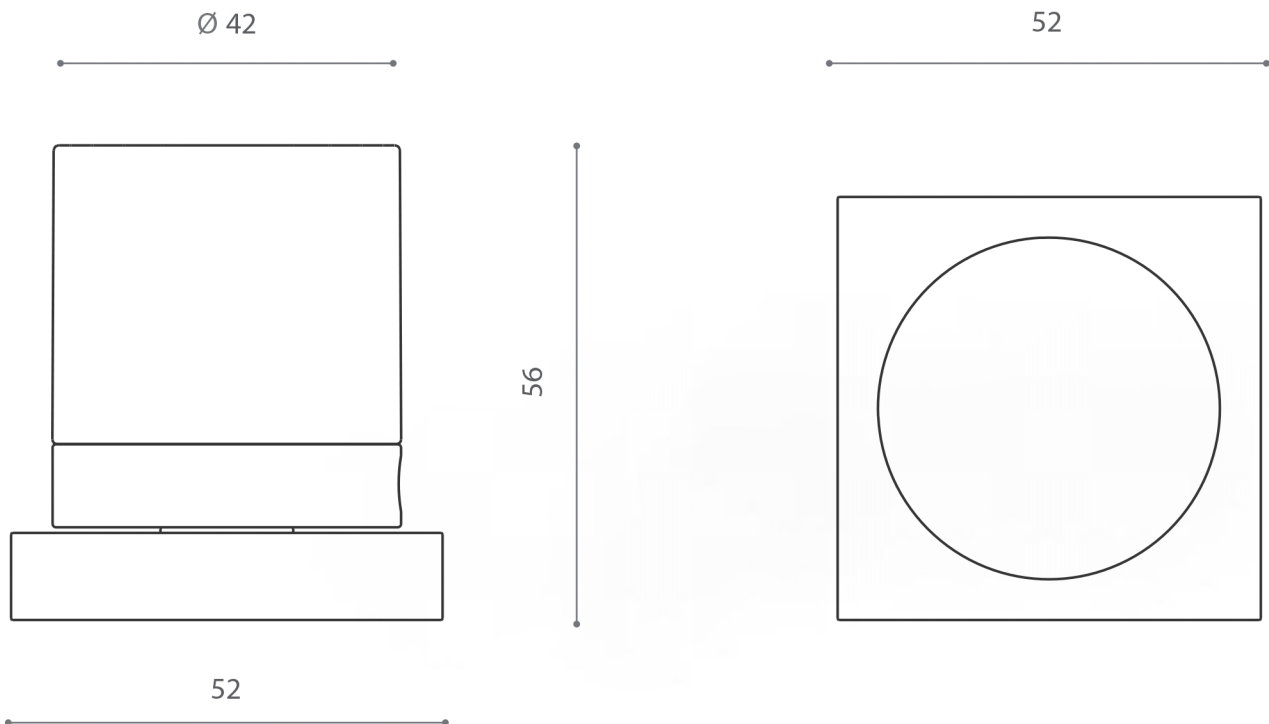

Model: KNO-RAY-CHR
Category: Door Knob
Material: Crystal
Dimensions: 2"(L) x 2"(W) x 2.2"(H)

Description: Luxury crystal door knob in chrome finish.

*Numbers are in millimeters

ASSEMBLY INSTRUCTIONS

PASSAGE