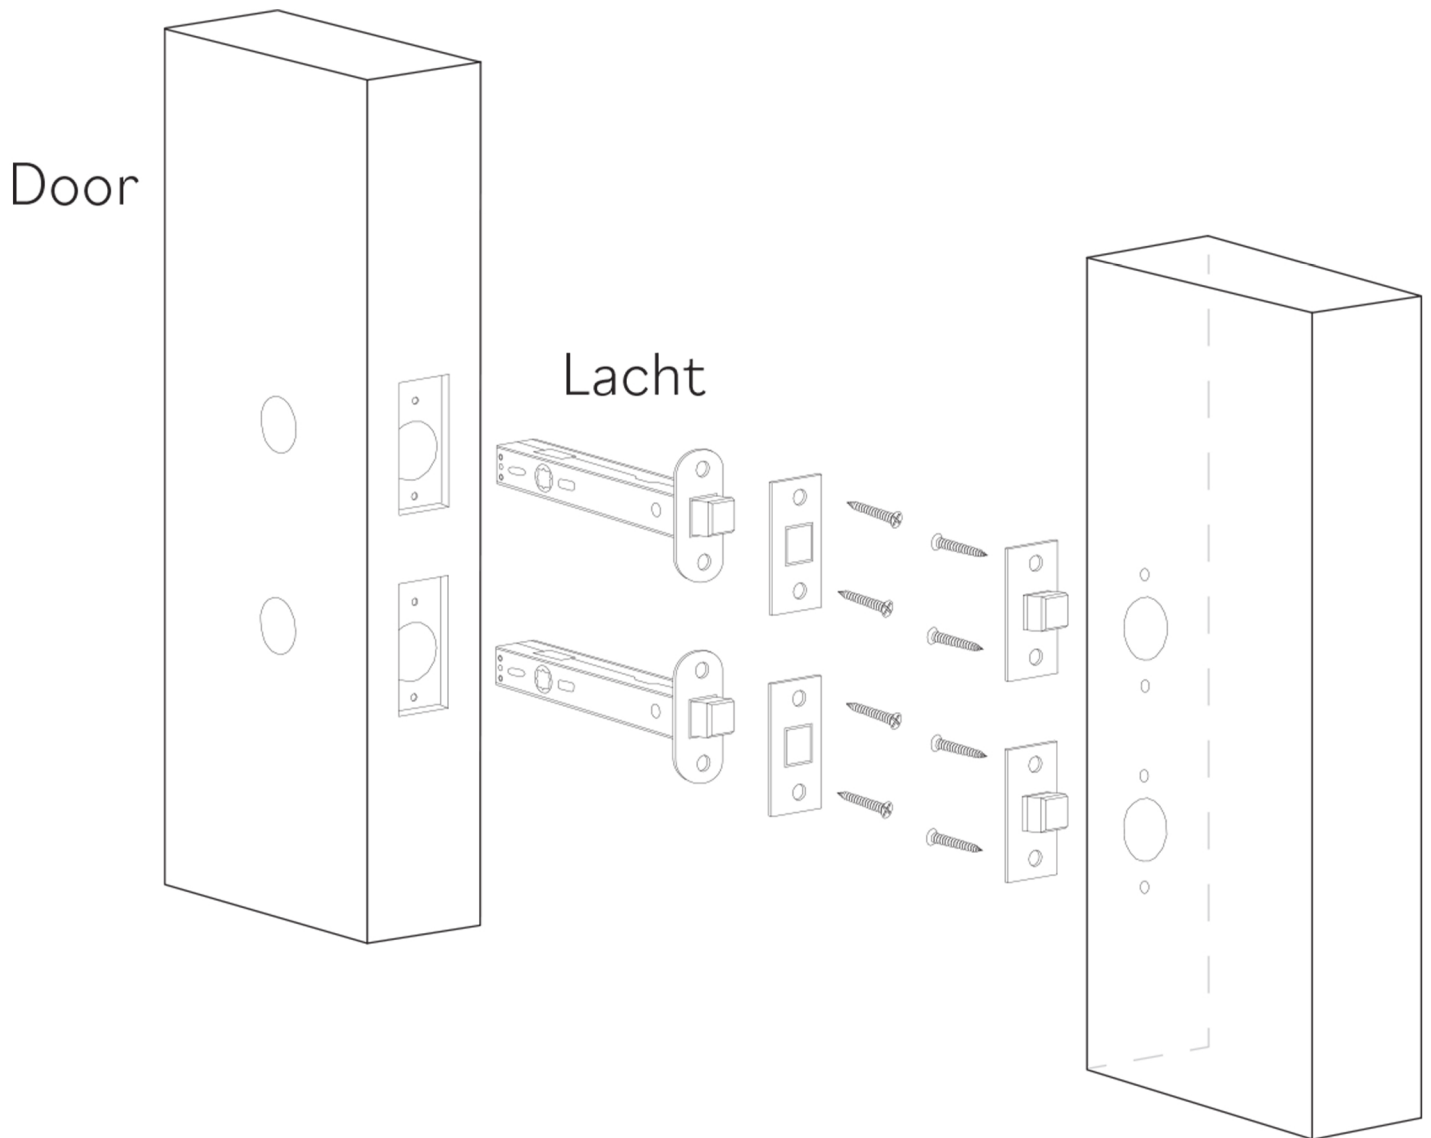

Model: KNO-RAY-CHR
Category: Door Knob
Material: Crystal
Dimensions: 2"(L) x 2"(W) x 2.2"(H)

Description: Luxury crystal door knob in chrome finish.

*Numbers are in millimeters

ASSEMBLY INSTRUCTIONS

PASSAGE

ASSEMBLY INSTRUCTIONS PASSAGE WC

DOUBLE INSTALLATION

1 for the handle
1 for the latchbolt

ASSEMBLY INSTRUCTIONS

PRIVACY PIN