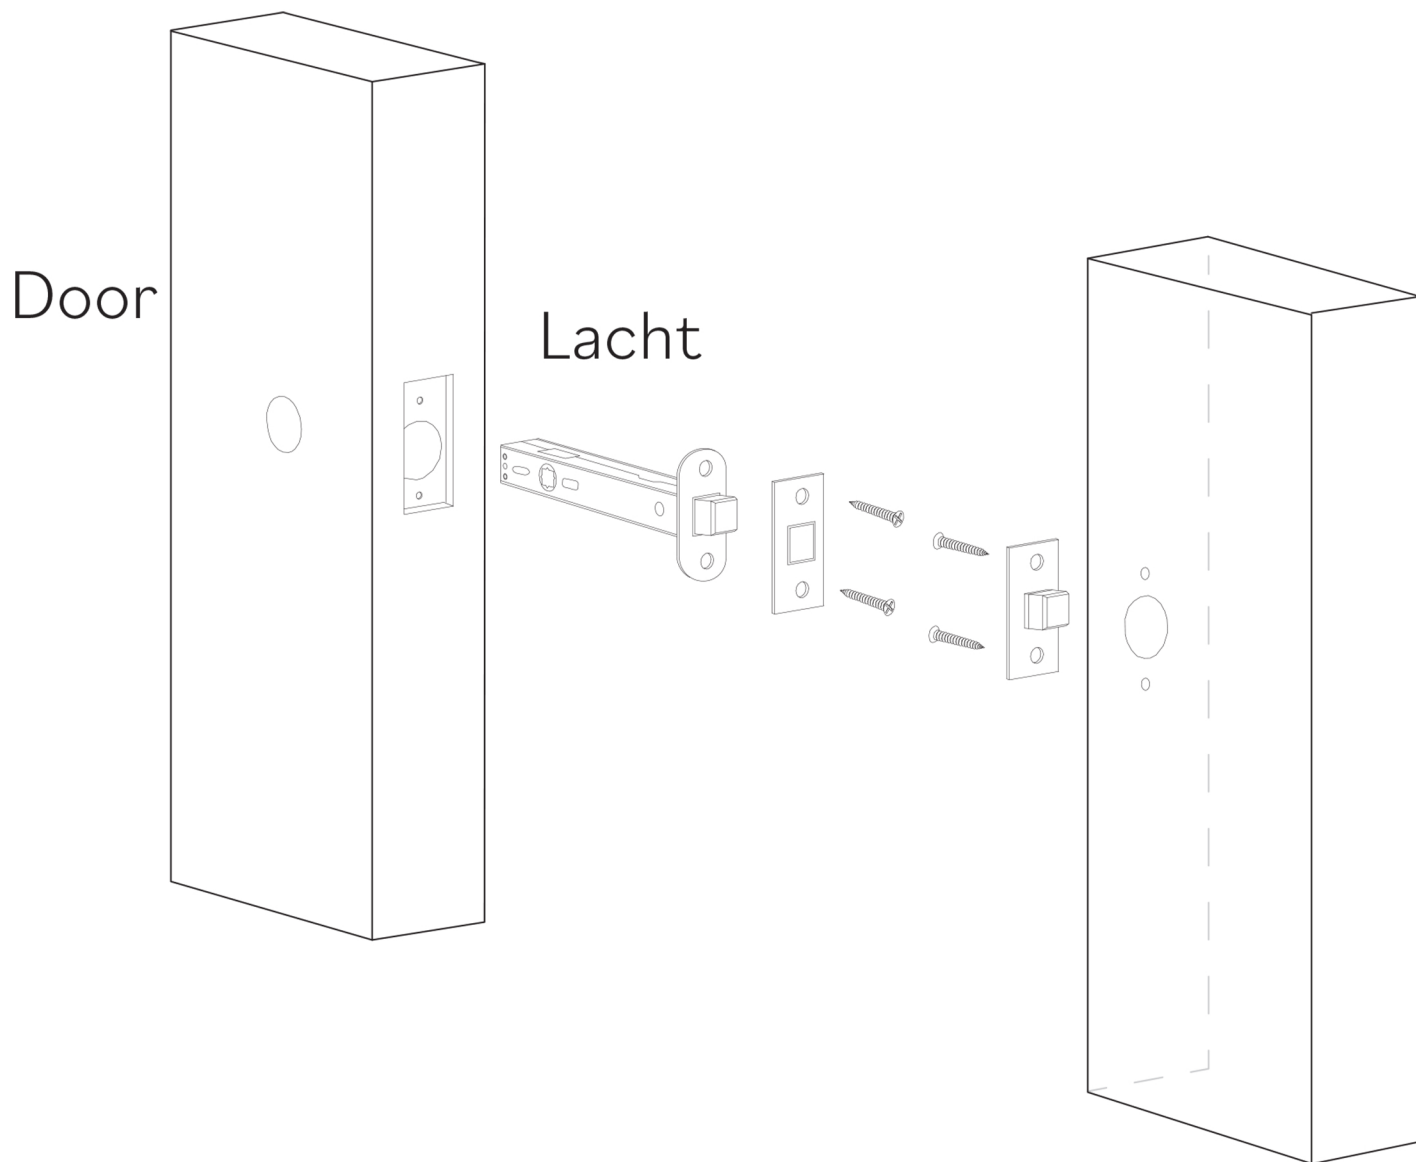

Model: KNO-RAY-CHR
Category: Door Knob
Material: Crystal
Dimensions: 2"(L) x 2"(W) x 2.2"(H)

Description: Luxury crystal door knob in chrome finish.

*Numbers are in millimeters

ASSEMBLY INSTRUCTIONS

PASSAGE

ASSEMBLY INSTRUCTIONS PASSAGE WC

DOUBLE INSTALLATION

1 for the handle
1 for the latchbolt

ASSEMBLY INSTRUCTIONS

PRIVACY PIN