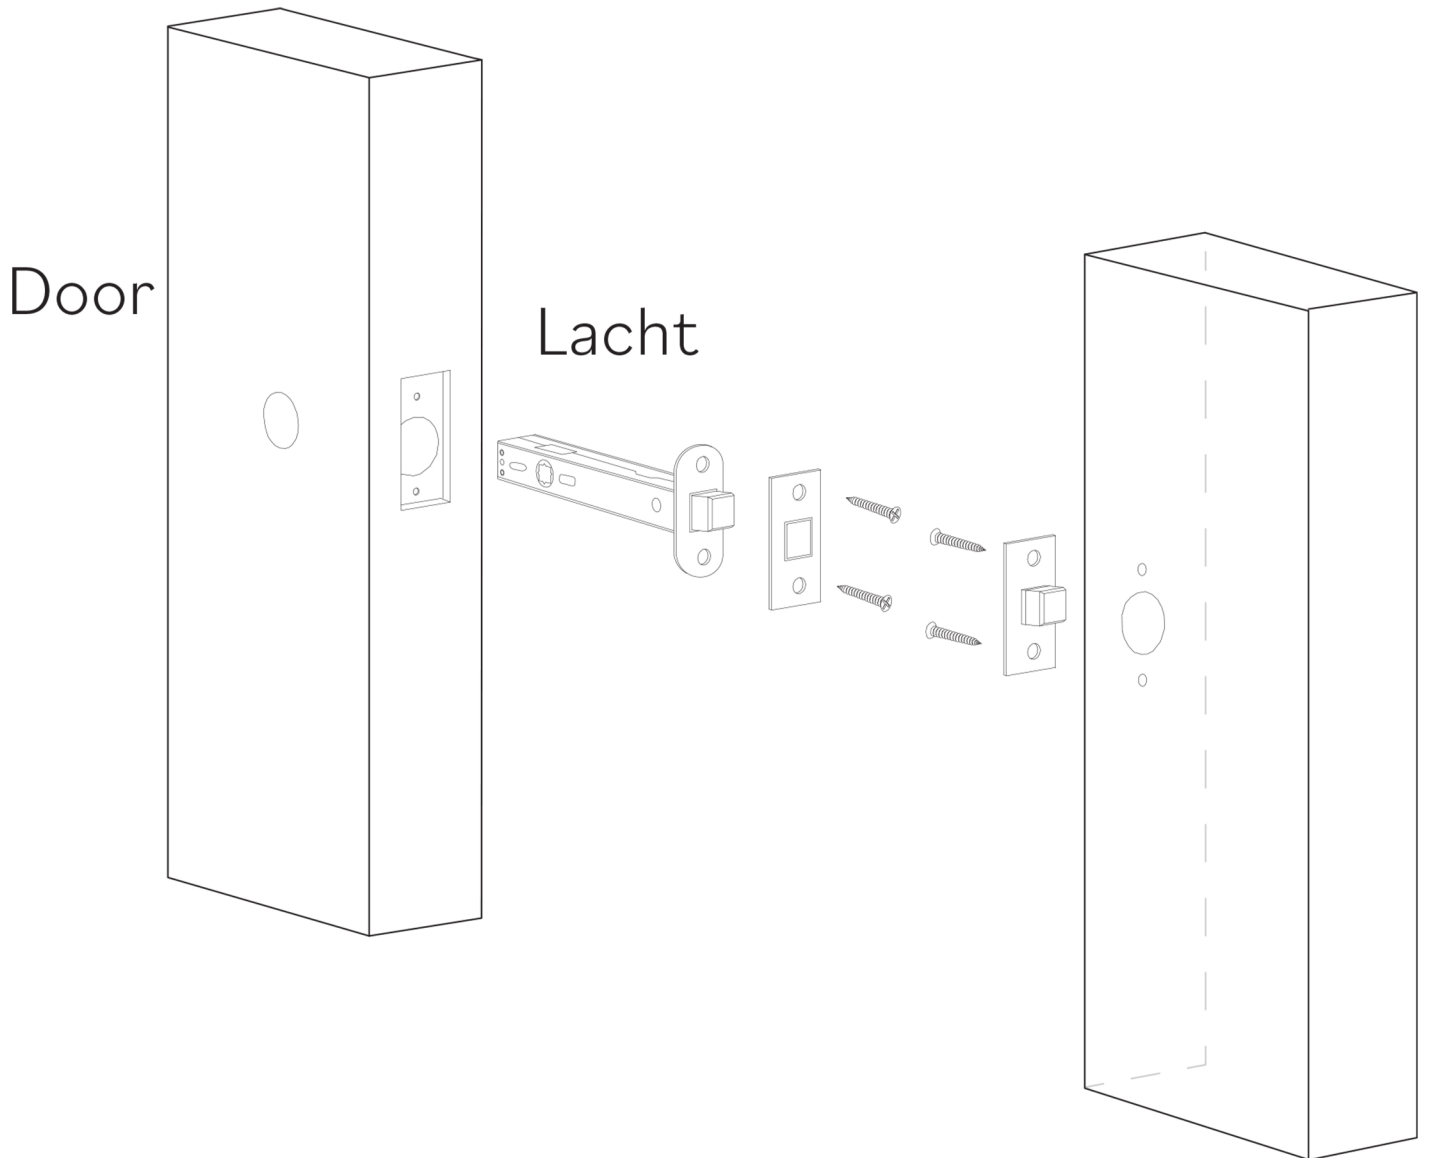

Model: KNO-RAY-BLK
Category: Door Knob
Material: Crystal
Dimensions: 2"(L) x 2"(W) x 2.2"(H)

Description: Luxury crystal door knob in black finish.

*Numbers are in millimeters

ASSEMBLY INSTRUCTIONS

PASSAGE

ASSEMBLY INSTRUCTIONS PASSAGE WC

DOUBLE INSTALLATION

1 for the handle
1 for the latchbolt

ASSEMBLY INSTRUCTIONS

PRIVACY PIN