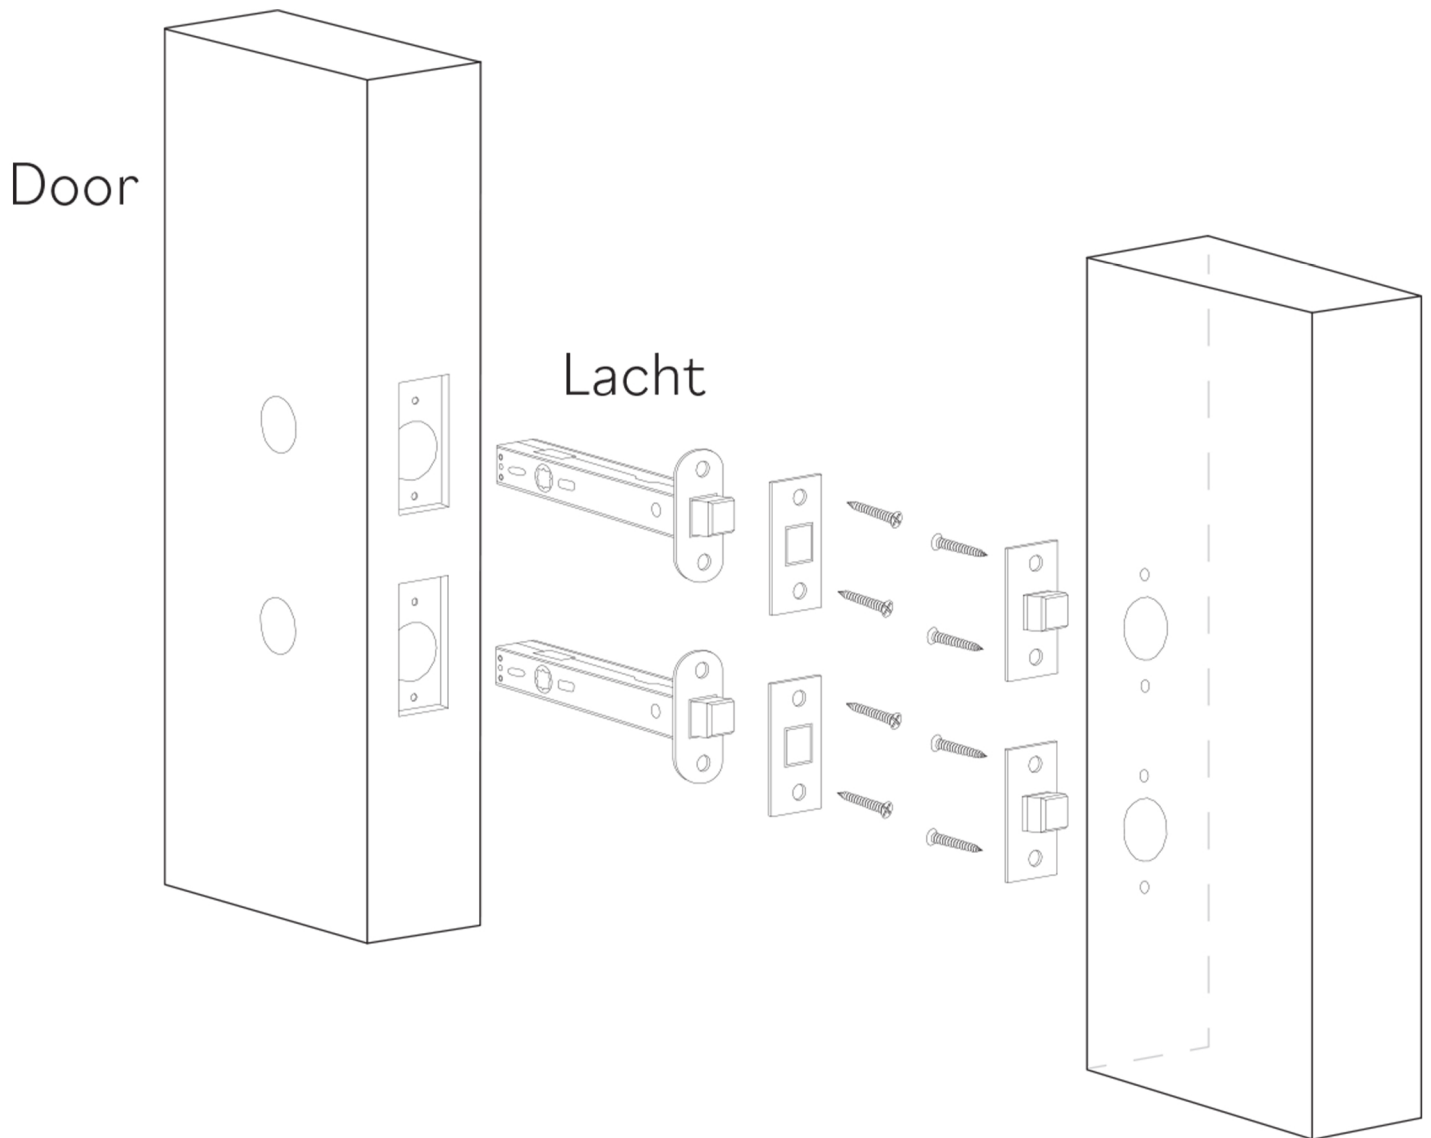

Model: KNO-RAY-BLK
Category: Door Knob
Material: Crystal
Dimensions: 2"(L) x 2"(W) x 2.2"(H)

Description: Luxury crystal door knob in black finish.

*Numbers are in millimeters

ASSEMBLY INSTRUCTIONS

PASSAGE

ASSEMBLY INSTRUCTIONS PASSAGE WC

DOUBLE INSTALLATION

1 for the handle
1 for the latchbolt

ASSEMBLY INSTRUCTIONS

PRIVACY PIN