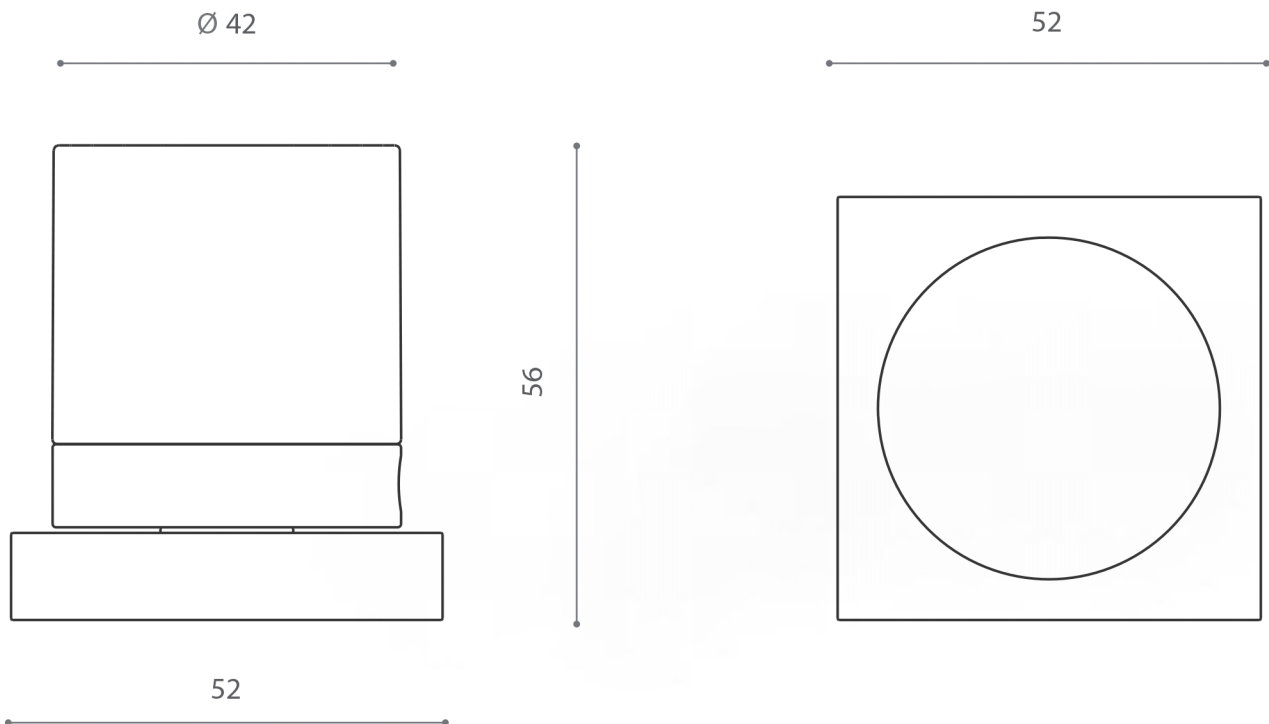

Model: KNO-RAY-BLK
Category: Door Knob
Material: Crystal
Dimensions: 2"(L) x 2"(W) x 2.2"(H)

Description: Luxury crystal door knob in black finish.

*Numbers are in millimeters

ASSEMBLY INSTRUCTIONS

PASSAGE