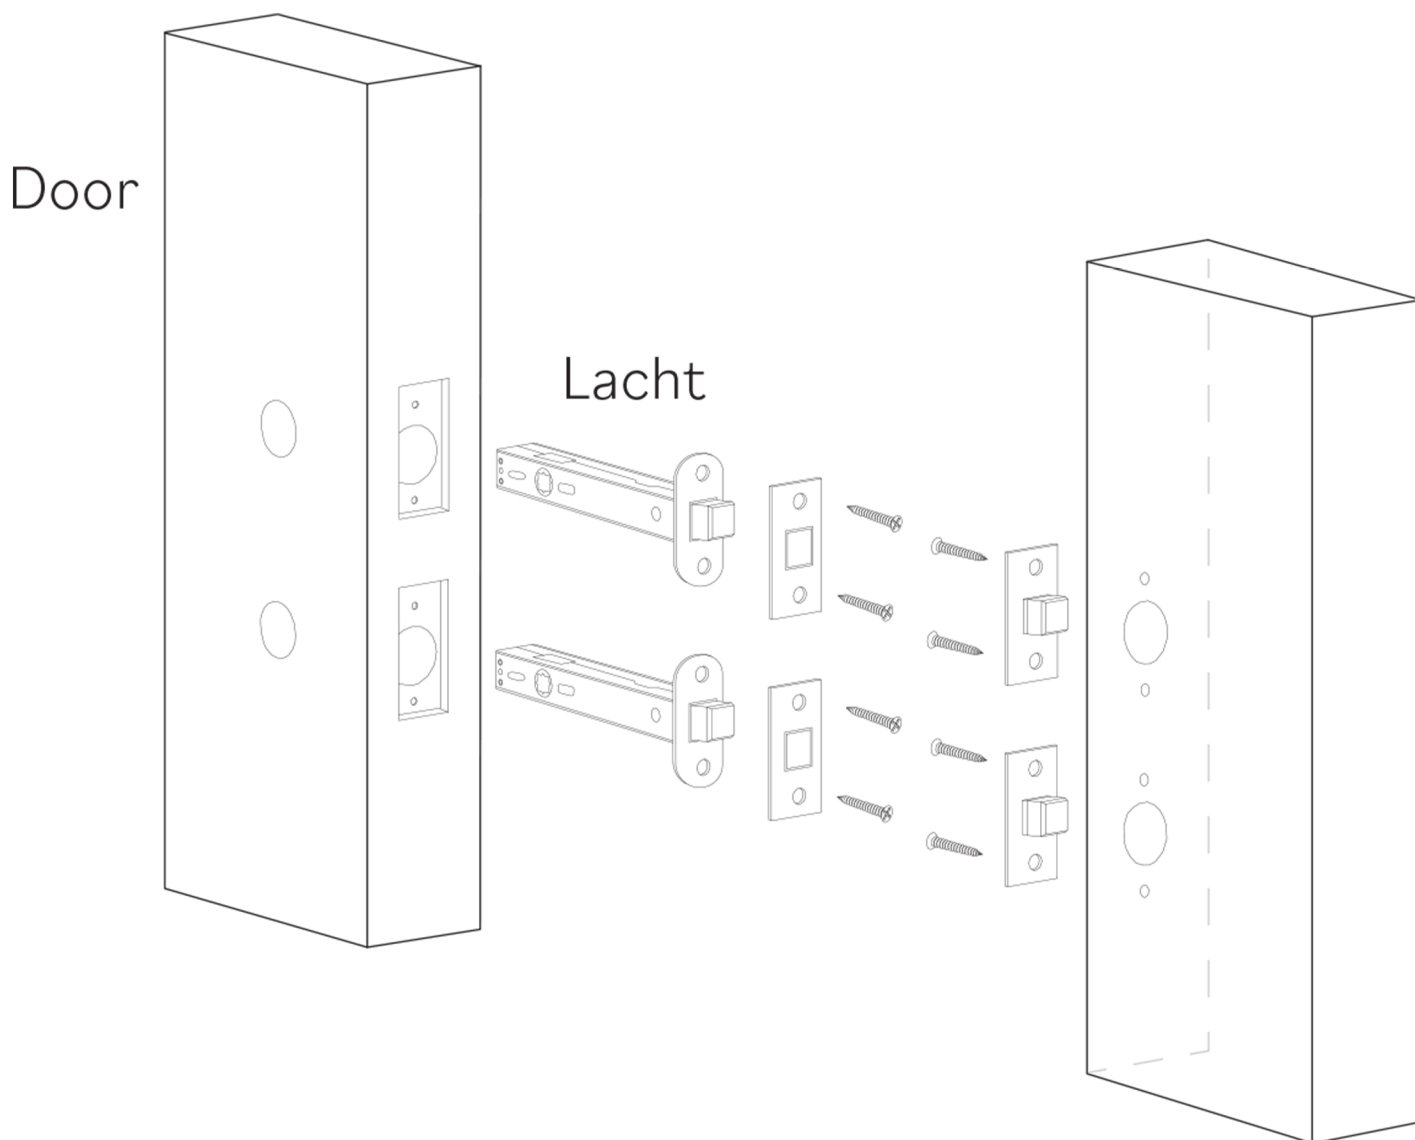

Model: KNO-PRN-GLD
Category: Door Knob
Material: Crystal
Dimensions: 2"(L) x 2"(W) x 2.2"(H)

Description: Luxury crystal door knob in gold finish.

*Numbers are in millimeters

ASSEMBLY INSTRUCTIONS

PASSAGE

ASSEMBLY INSTRUCTIONS PASSAGE WC

DOUBLE INSTALLATION

1 for the handle
1 for the latchbolt

ASSEMBLY INSTRUCTIONS

PRIVACY PIN