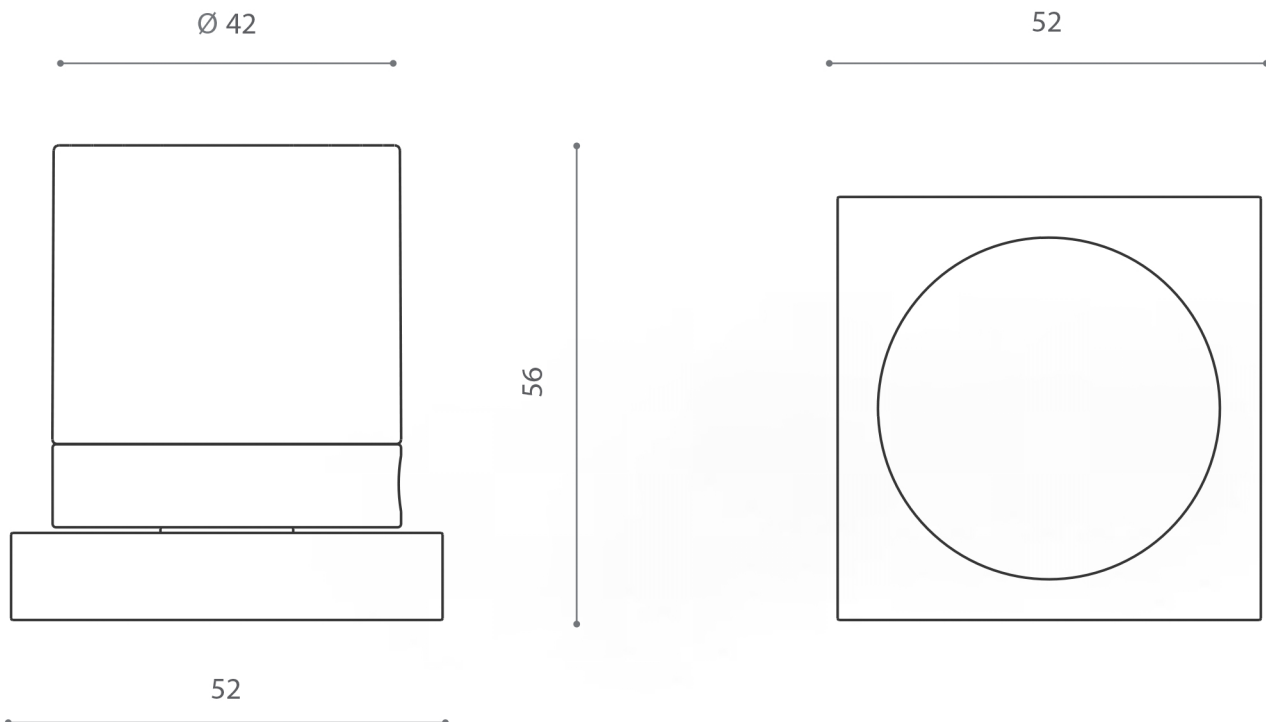

Model: KNO-PRN-GLD
Category: Door Knob
Material: Crystal
Dimensions: 2"(L) x 2"(W) x 2.2"(H)

Description: Luxury crystal door knob in gold finish.

*Numbers are in millimeters

ASSEMBLY INSTRUCTIONS

PASSAGE