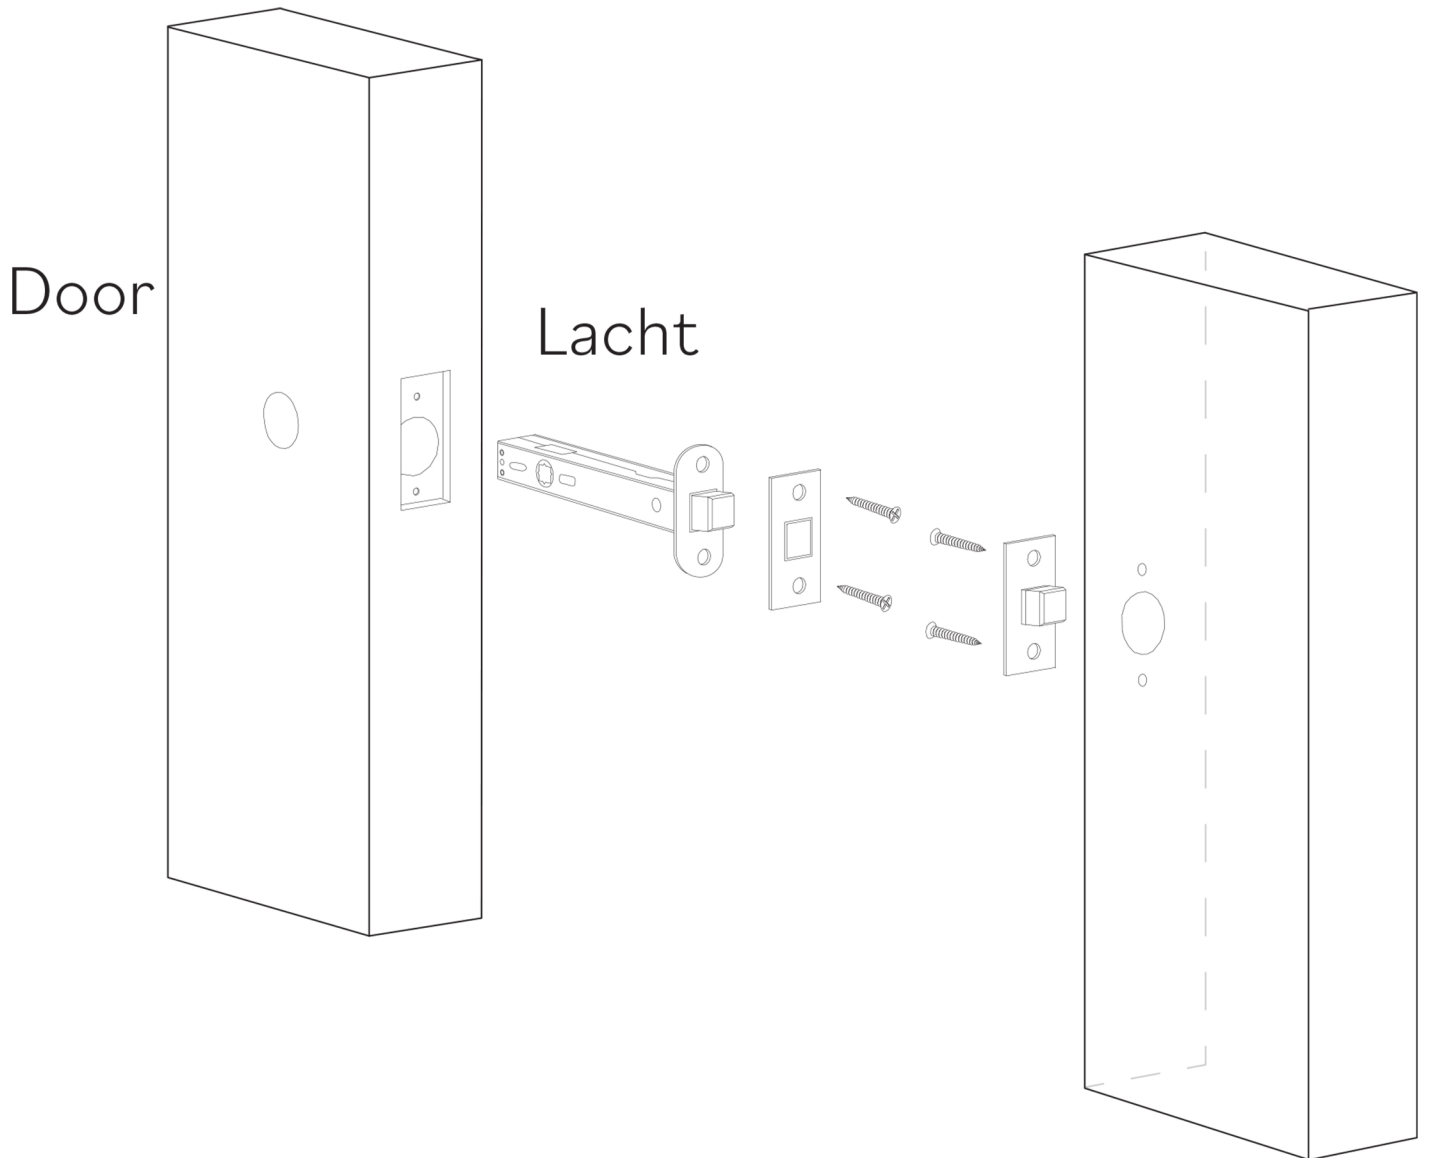

Model: KNO-PRN-GLD
Category: Door Knob
Material: Crystal
Dimensions: 2"(L) x 2"(W) x 2.2"(H)

Description: Luxury crystal door knob in gold finish.

*Numbers are in millimeters

ASSEMBLY INSTRUCTIONS

PASSAGE

ASSEMBLY INSTRUCTIONS PASSAGE WC

DOUBLE INSTALLATION

1 for the handle
1 for the latchbolt

ASSEMBLY INSTRUCTIONS

PRIVACY PIN