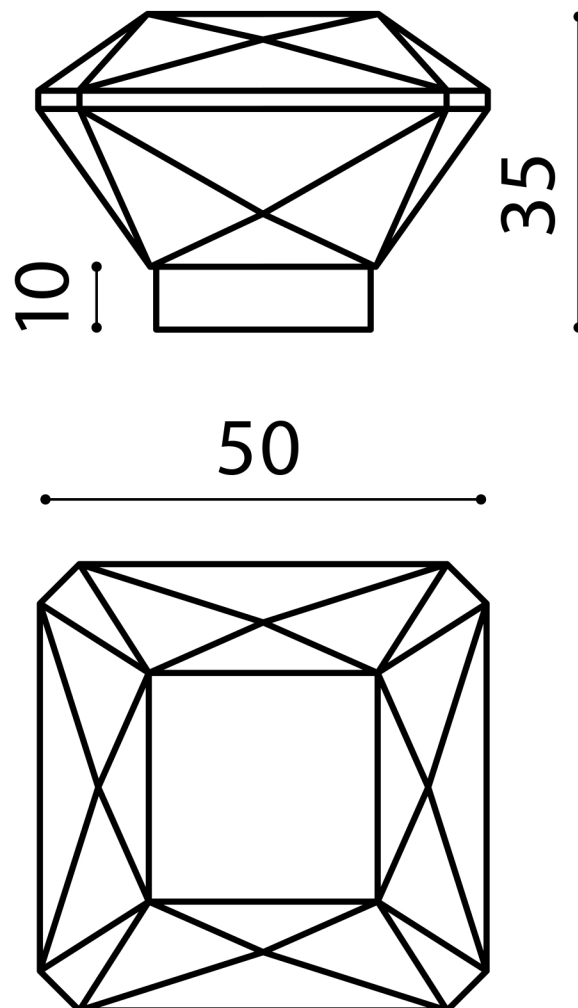

PRINCESS

Category: Knob

Material: Brass/Crystal

Dimensions: 1.9" (L) x 1.9" (W) x 1.3" (H)

*Numbers are in millimeters