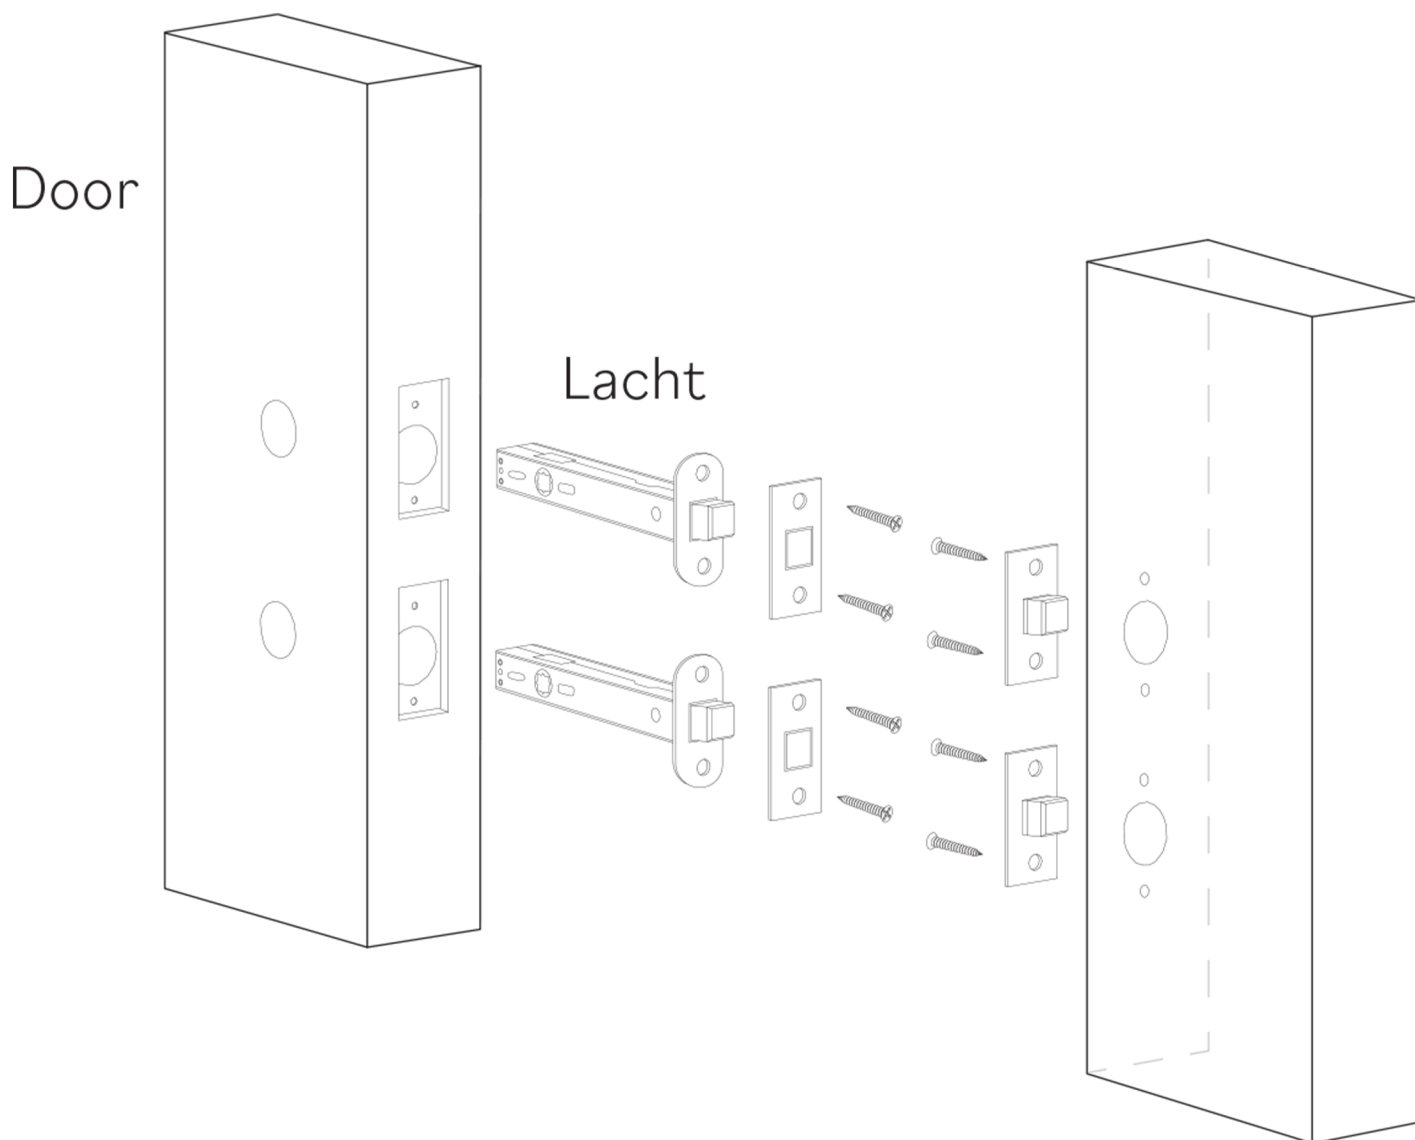

Model: KNO-MIR-GLD  
Category: Door Knob  
Material: Crystal  
Dimensions: 2"(L) x 2"(W) x 2.2"(H)

Description: Luxury crystal door knob in gold finish.

\*Numbers are in millimeters

## PASSAGE

### DOUBLE INSTALLATION

1 for the handle  
1 for the latchbolt