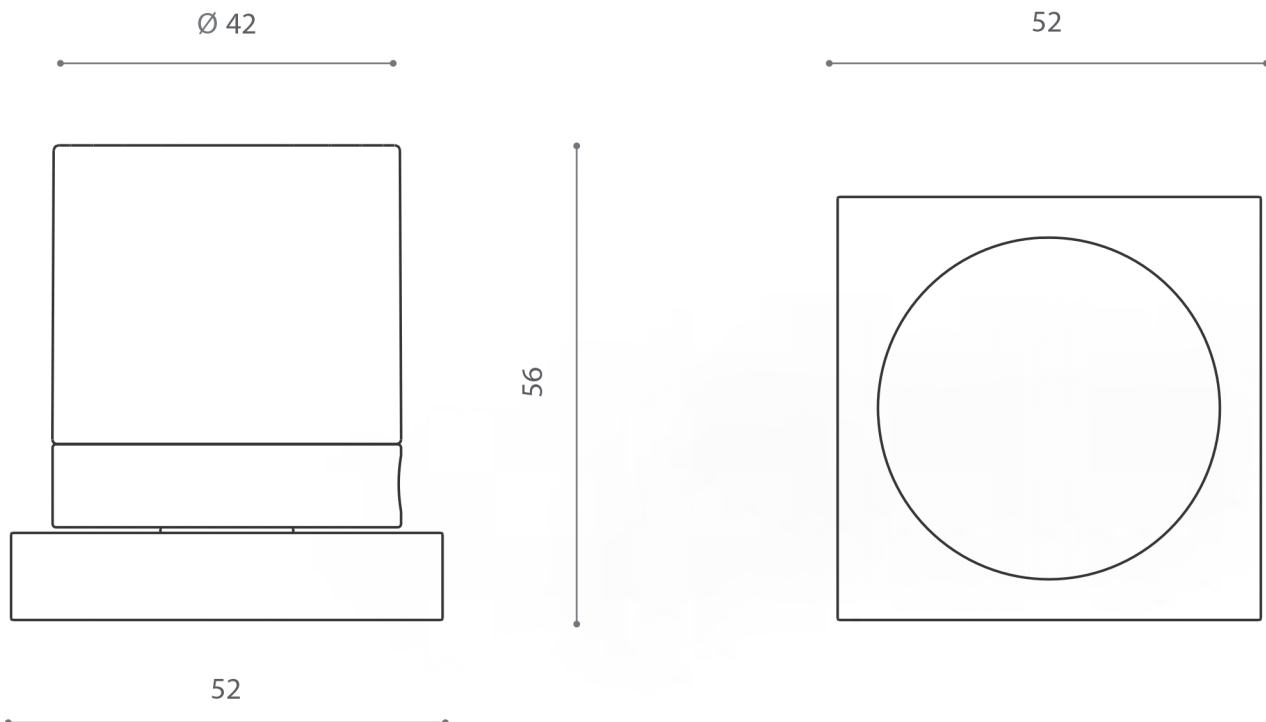

Model: KNO-MIR-GLD  
Category: Door Knob  
Material: Crystal  
Dimensions: 2"(L) x 2"(W) x 2.2"(H)

Description: Luxury crystal door knob in gold finish.

\*Numbers are in millimeters