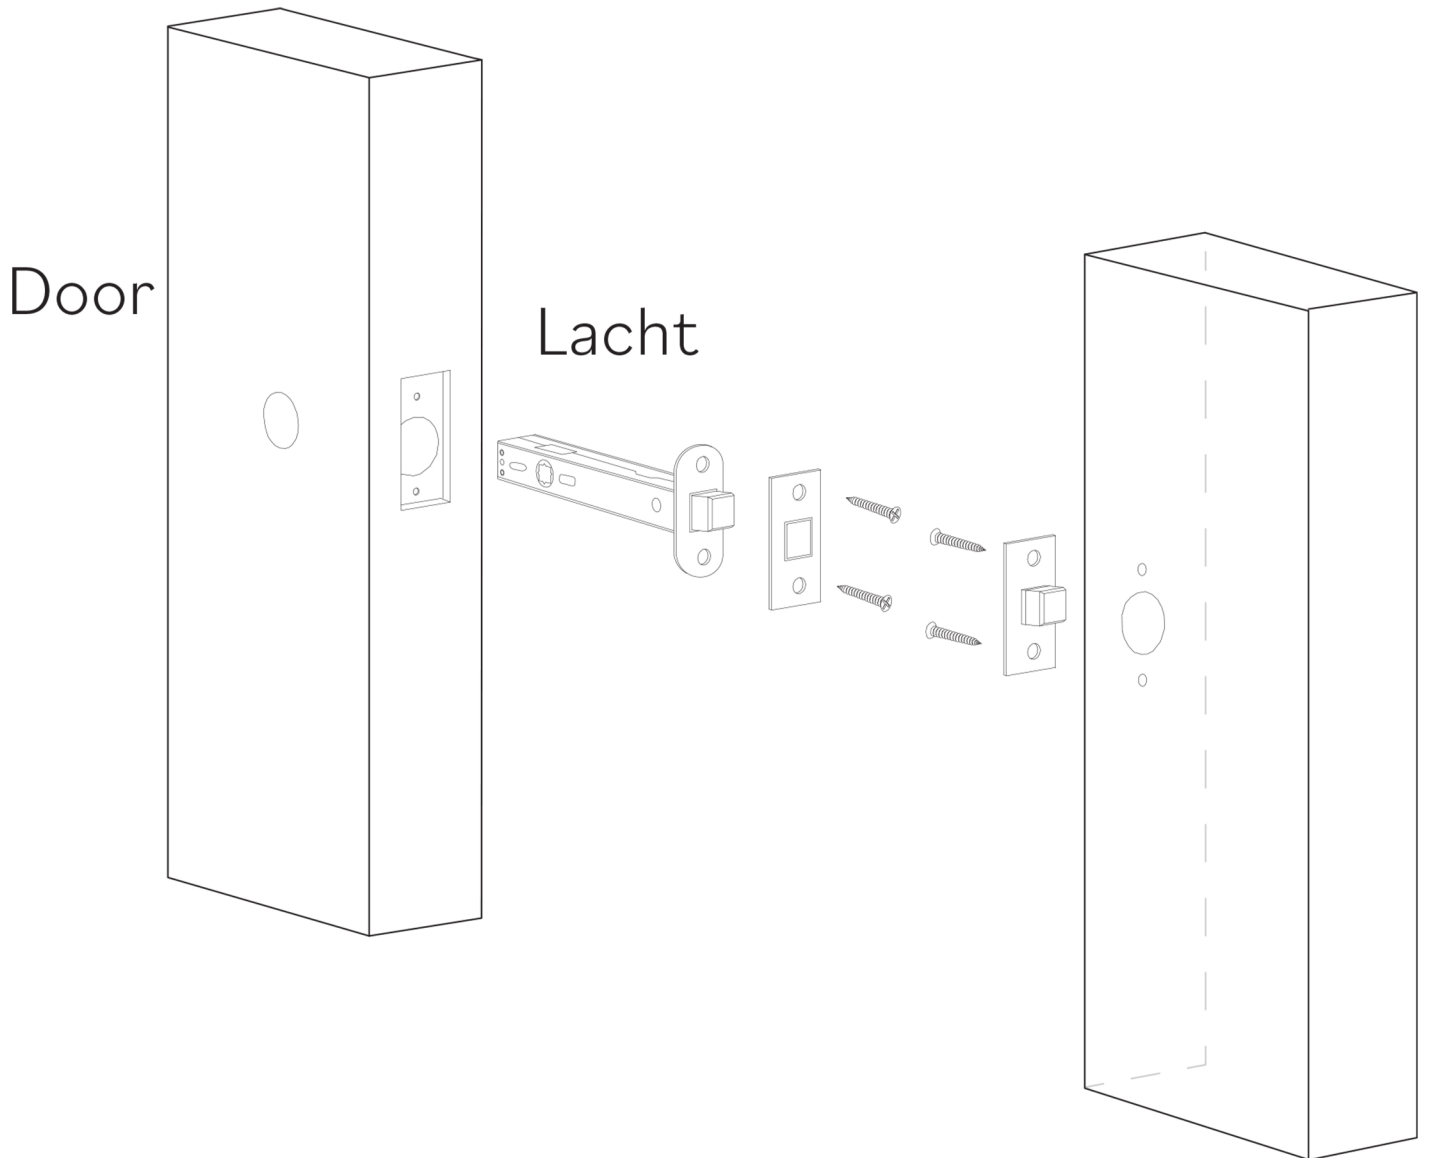

Model: KNO-MIR-GLD  
Category: Door Knob  
Material: Crystal  
Dimensions: 2"(L) x 2"(W) x 2.2"(H)

Description: Luxury crystal door knob in gold finish.

\*Numbers are in millimeters

## PASSAGE

### DOUBLE INSTALLATION

1 for the handle  
1 for the latchbolt