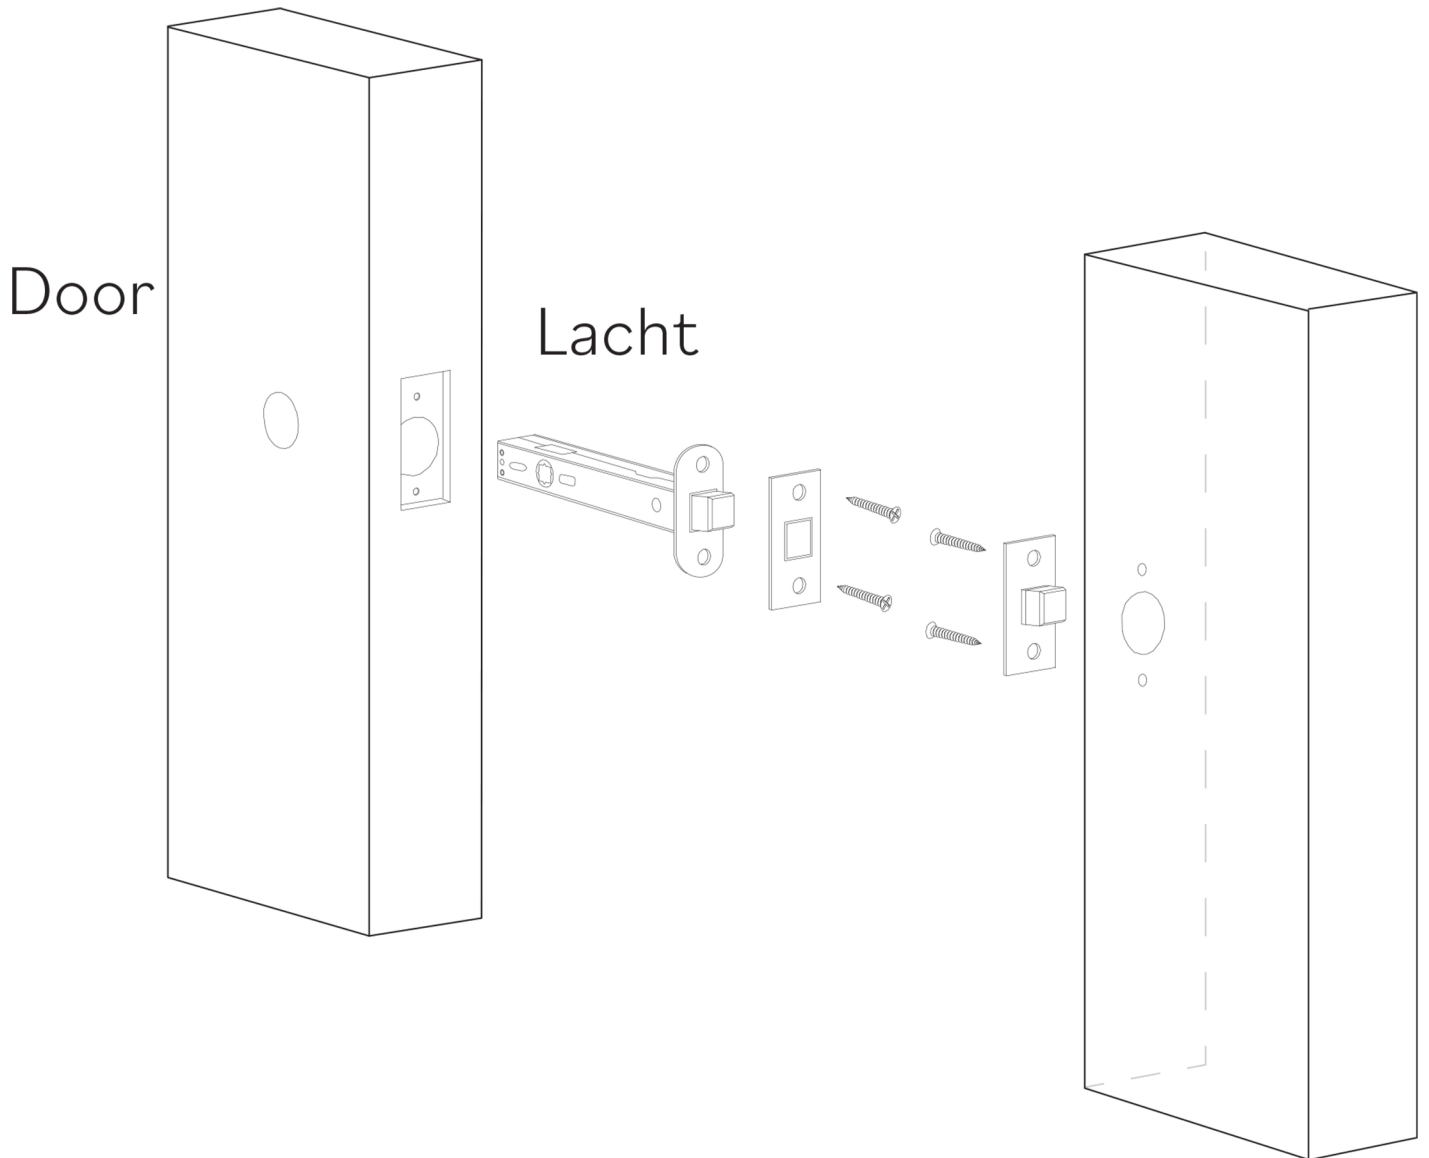

Model: KNO-MIR-CHR
Category: Door Knob
Material: Crystal
Dimensions: 2"(L) x 2"(W) x 2.2"(H)

Description: Luxury crystal door knob in chrome finish.

*Numbers are in millimeters

ASSEMBLY INSTRUCTIONS

PASSAGE

ASSEMBLY INSTRUCTIONS PASSAGE WC

DOUBLE INSTALLATION

1 for the handle
1 for the latchbolt

ASSEMBLY INSTRUCTIONS

PRIVACY PIN