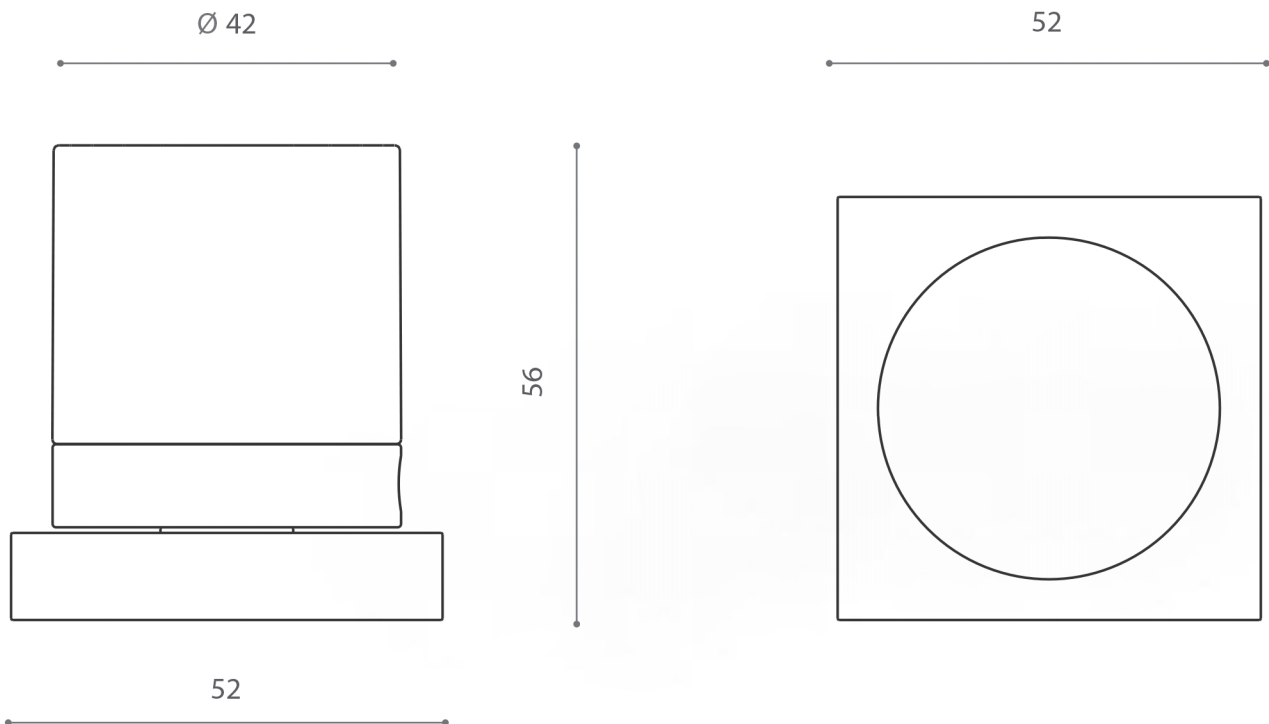

Model: KNO-MIR-CHR
Category: Door Knob
Material: Crystal
Dimensions: 2"(L) x 2"(W) x 2.2"(H)

Description: Luxury crystal door knob in chrome finish.

*Numbers are in millimeters

ASSEMBLY INSTRUCTIONS

PASSAGE