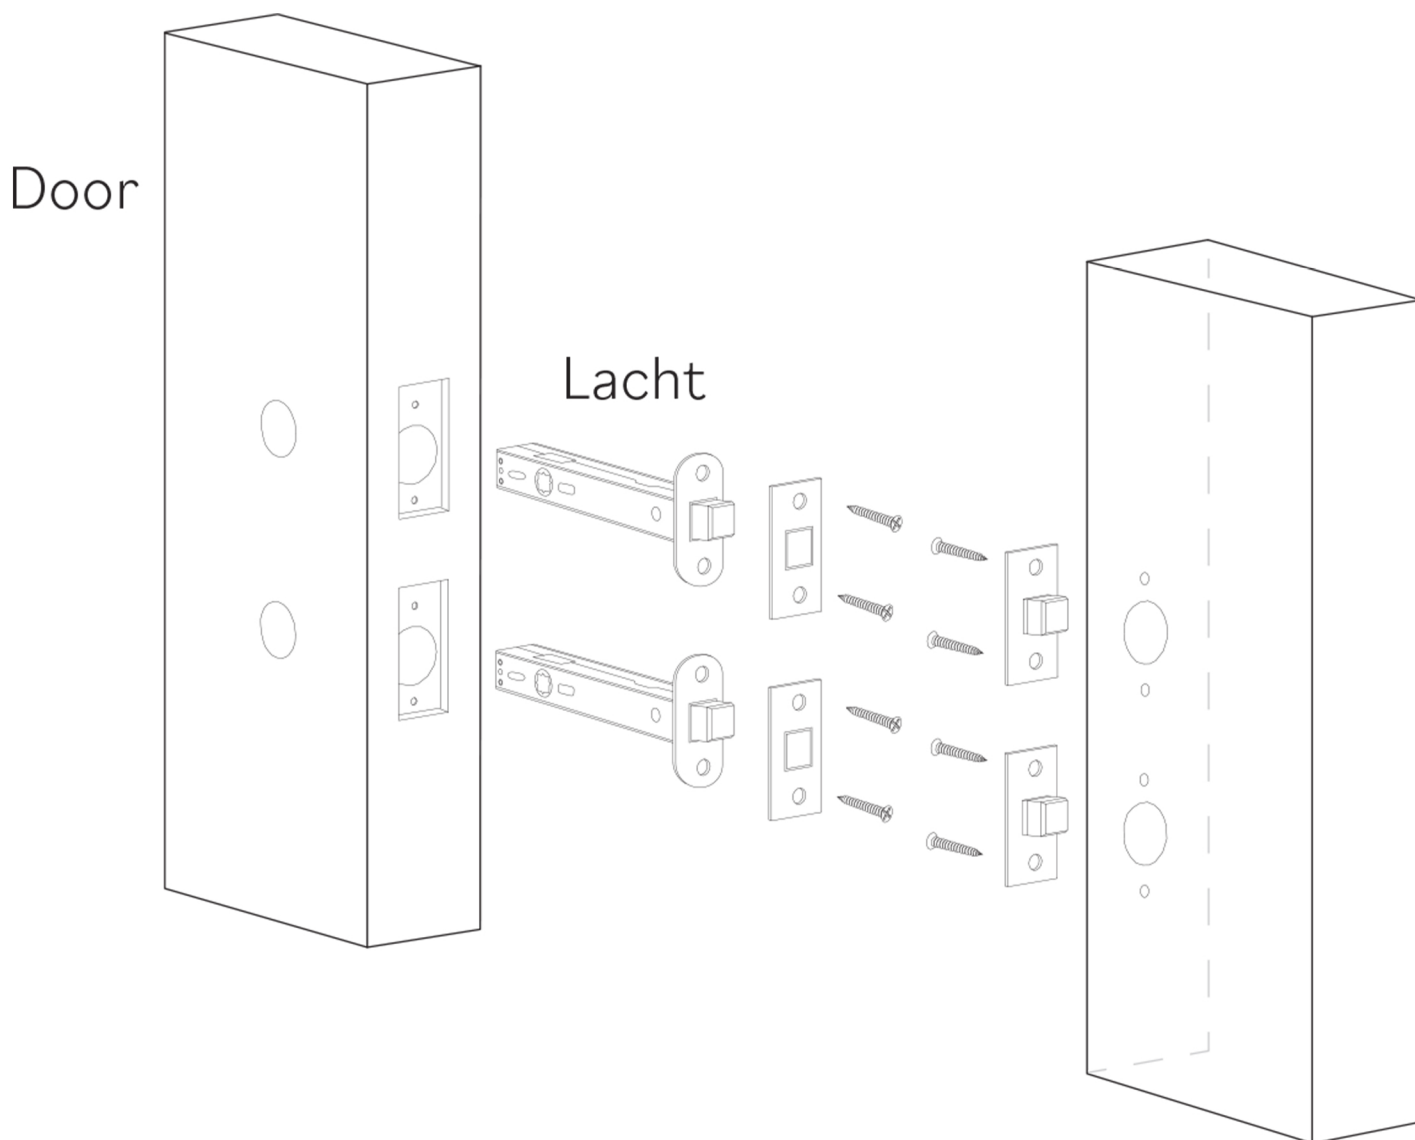

Model: KNO-MIR-CHR
Category: Door Knob
Material: Crystal
Dimensions: 2"(L) x 2"(W) x 2.2"(H)

Description: Luxury crystal door knob in chrome finish.

*Numbers are in millimeters

ASSEMBLY INSTRUCTIONS

PASSAGE

ASSEMBLY INSTRUCTIONS PASSAGE WC

DOUBLE INSTALLATION

1 for the handle
1 for the latchbolt

ASSEMBLY INSTRUCTIONS

PRIVACY PIN