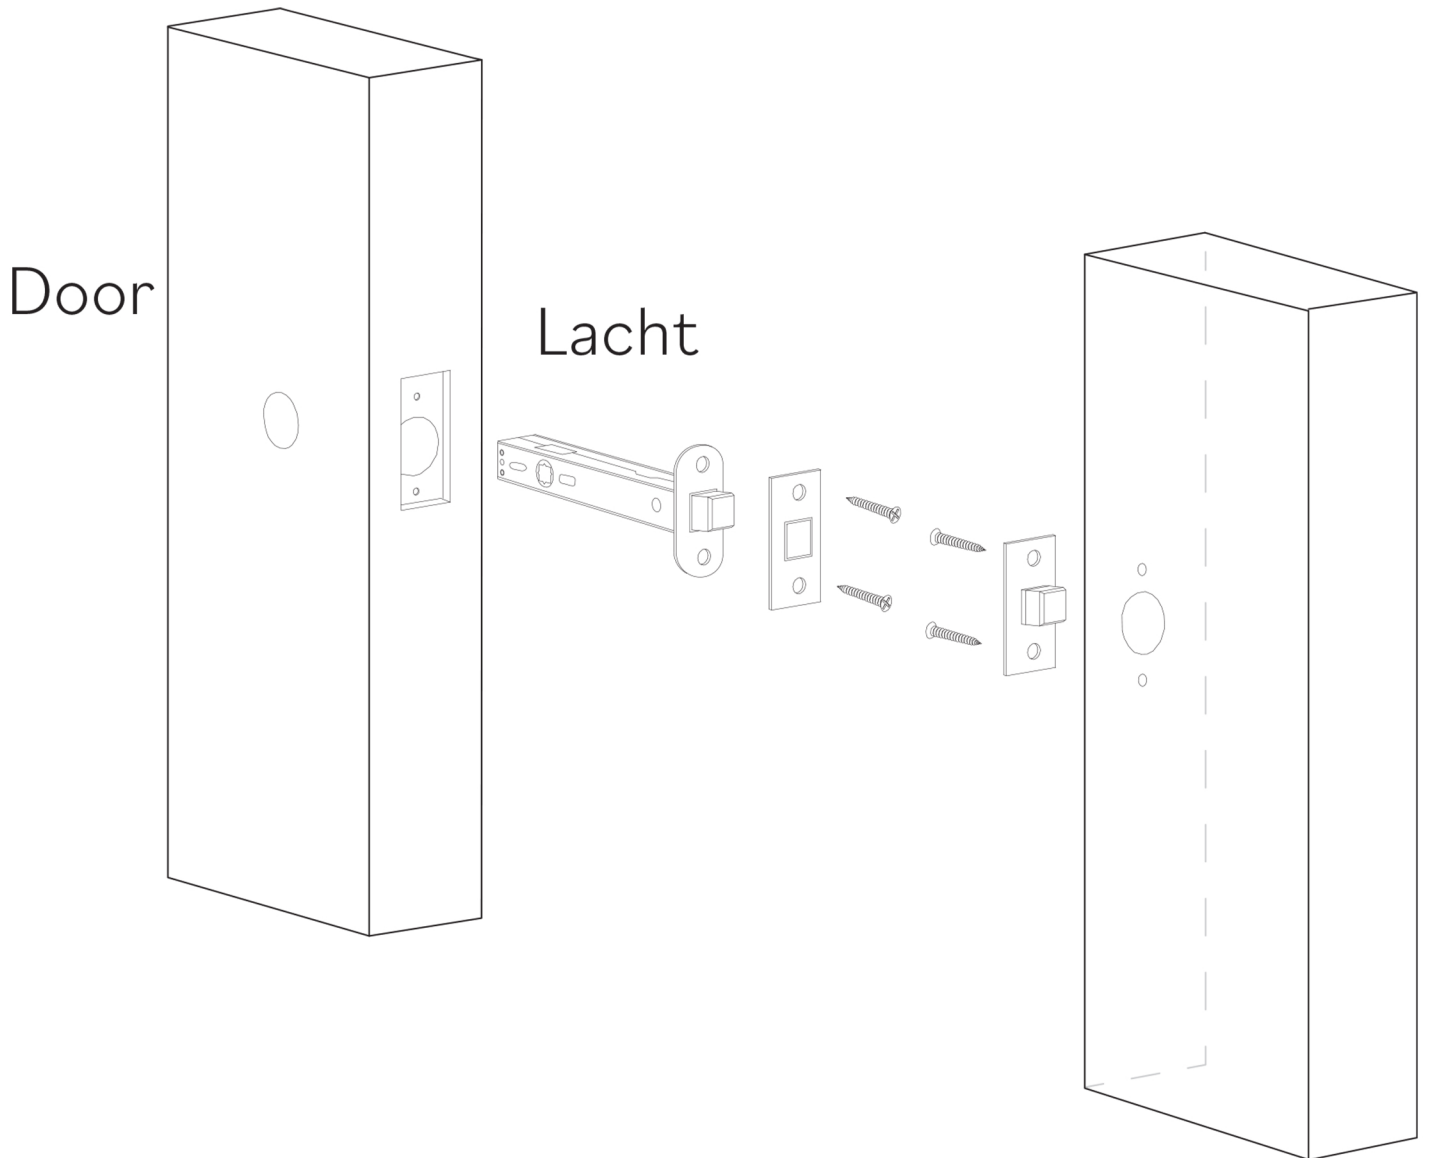

Model: KNO-LTH-BLG
Category: Door Knob
Material: Leather
Dimensions: 2.3"(L) x 2.3"(W) x 1.9"(H)

Description: Luxury crystal door knob in black and gold finish.

*Numbers are in millimeters

ASSEMBLY INSTRUCTIONS

PASSAGE

ASSEMBLY INSTRUCTIONS PASSAGE WC

DOUBLE INSTALLATION

1 for the handle
1 for the latchbolt

ASSEMBLY INSTRUCTIONS

PRIVACY PIN