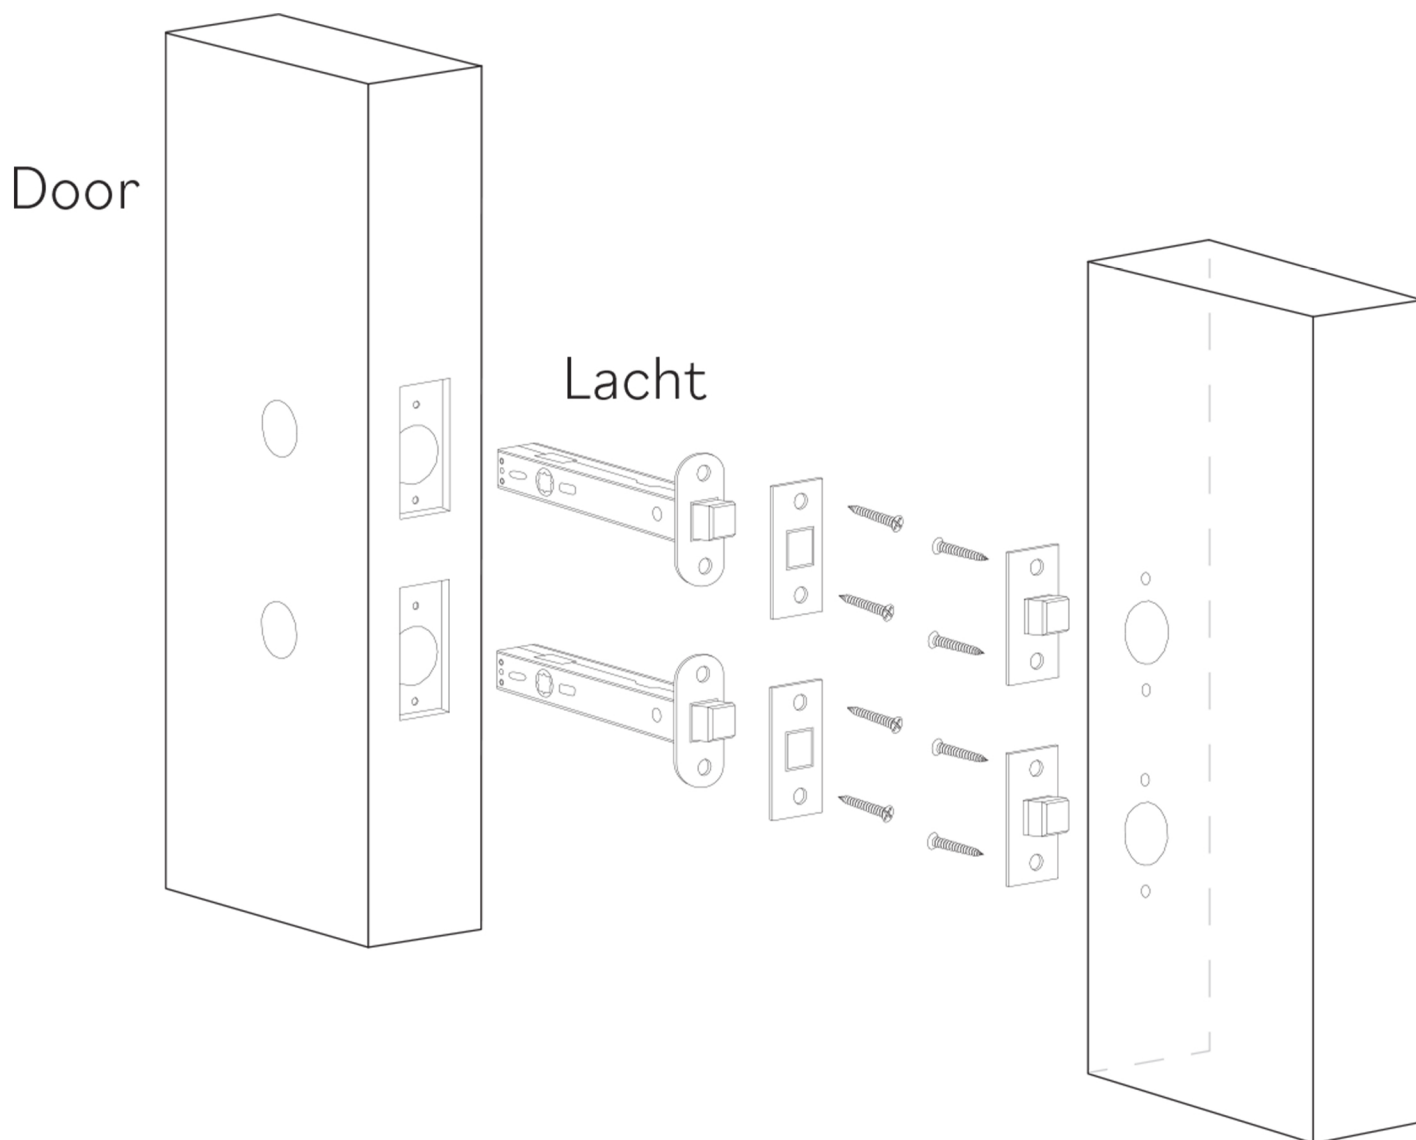

Model: KNO-LTH-BLG
Category: Door Knob
Material: Leather
Dimensions: 2.3"(L) x 2.3"(W) x 1.9"(H)

Description: Luxury crystal door knob in black and gold finish.

*Numbers are in millimeters

ASSEMBLY INSTRUCTIONS

PASSAGE

ASSEMBLY INSTRUCTIONS PASSAGE WC

DOUBLE INSTALLATION

1 for the handle
1 for the latchbolt

ASSEMBLY INSTRUCTIONS

PRIVACY PIN