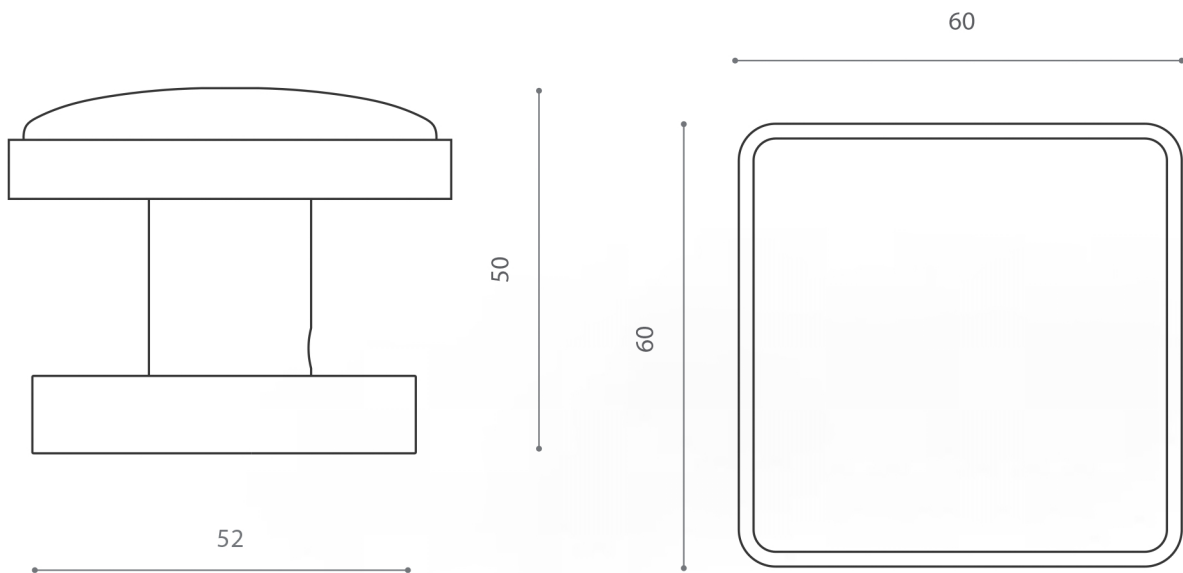

Model: KNO-LTH-BLG
Category: Door Knob
Material: Leather
Dimensions: 2.3"(L) x 2.3"(W) x 1.9"(H)

Description: Luxury crystal door knob in black and gold finish.

*Numbers are in millimeters

ASSEMBLY INSTRUCTIONS