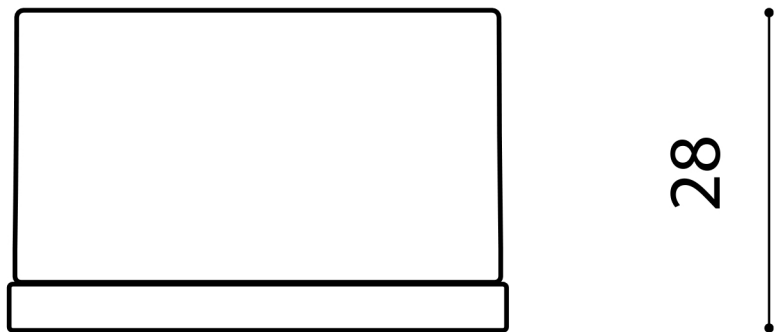

FIORE

Category: Knob

Material: Crystal/Brass

Dimensions: 1.6" (L) x 1.6" (W) x 1.1" (H)

Ø 42

28

*Numbers are in millimeters