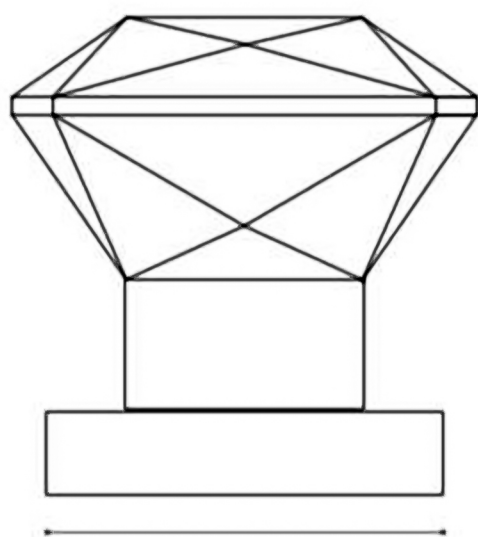

Model: KNO-DMQ-CHR  
Category: Door Knob  
Material: Crystal  
Dimensions: 2.3"(L) x 2.3"(W) x 2.3"(H)

Description: Luxury crystal door knob in transparent finish.

52

60

60

60

\*Numbers are in millimeters