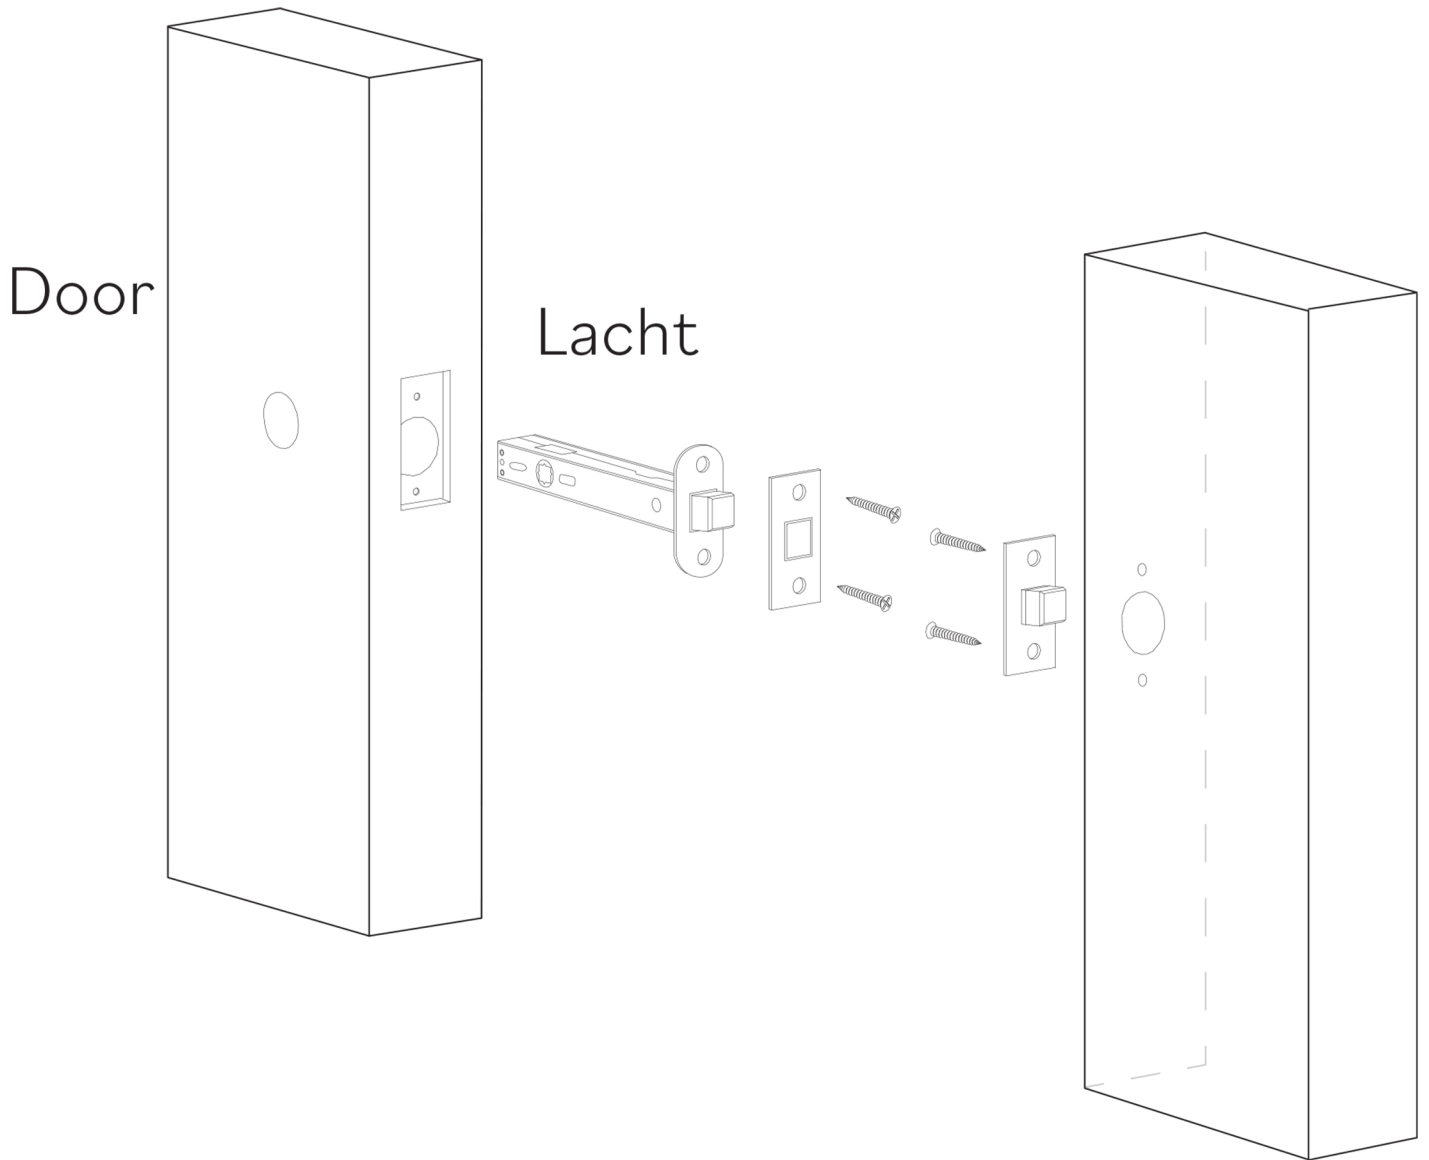

Model: KNO-DMQ-CHR  
Category: Door Knob  
Material: Crystal  
Dimensions: 2.3"(L) x 2.3"(W) x 2.3"(H)

Description: Luxury crystal door knob in transparent finish.

52

60

60

60

\*Numbers are in millimeters

## PASSAGE

### DOUBLE INSTALLATION

1 for the handle  
1 for the latchbolt