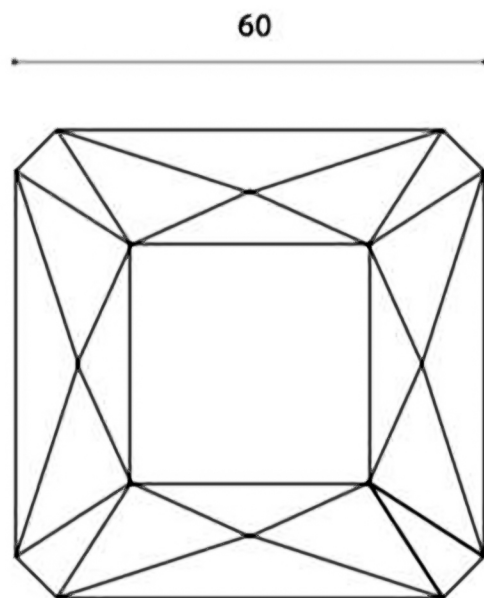

Model: KNO-DMQ-CHR  
Category: Door Knob  
Material: Crystal  
Dimensions: 2.3"(L) x 2.3"(W) x 2.3"(H)

Description: Luxury crystal door knob in transparent finish.

52

60

60

60

\*Numbers are in millimeters