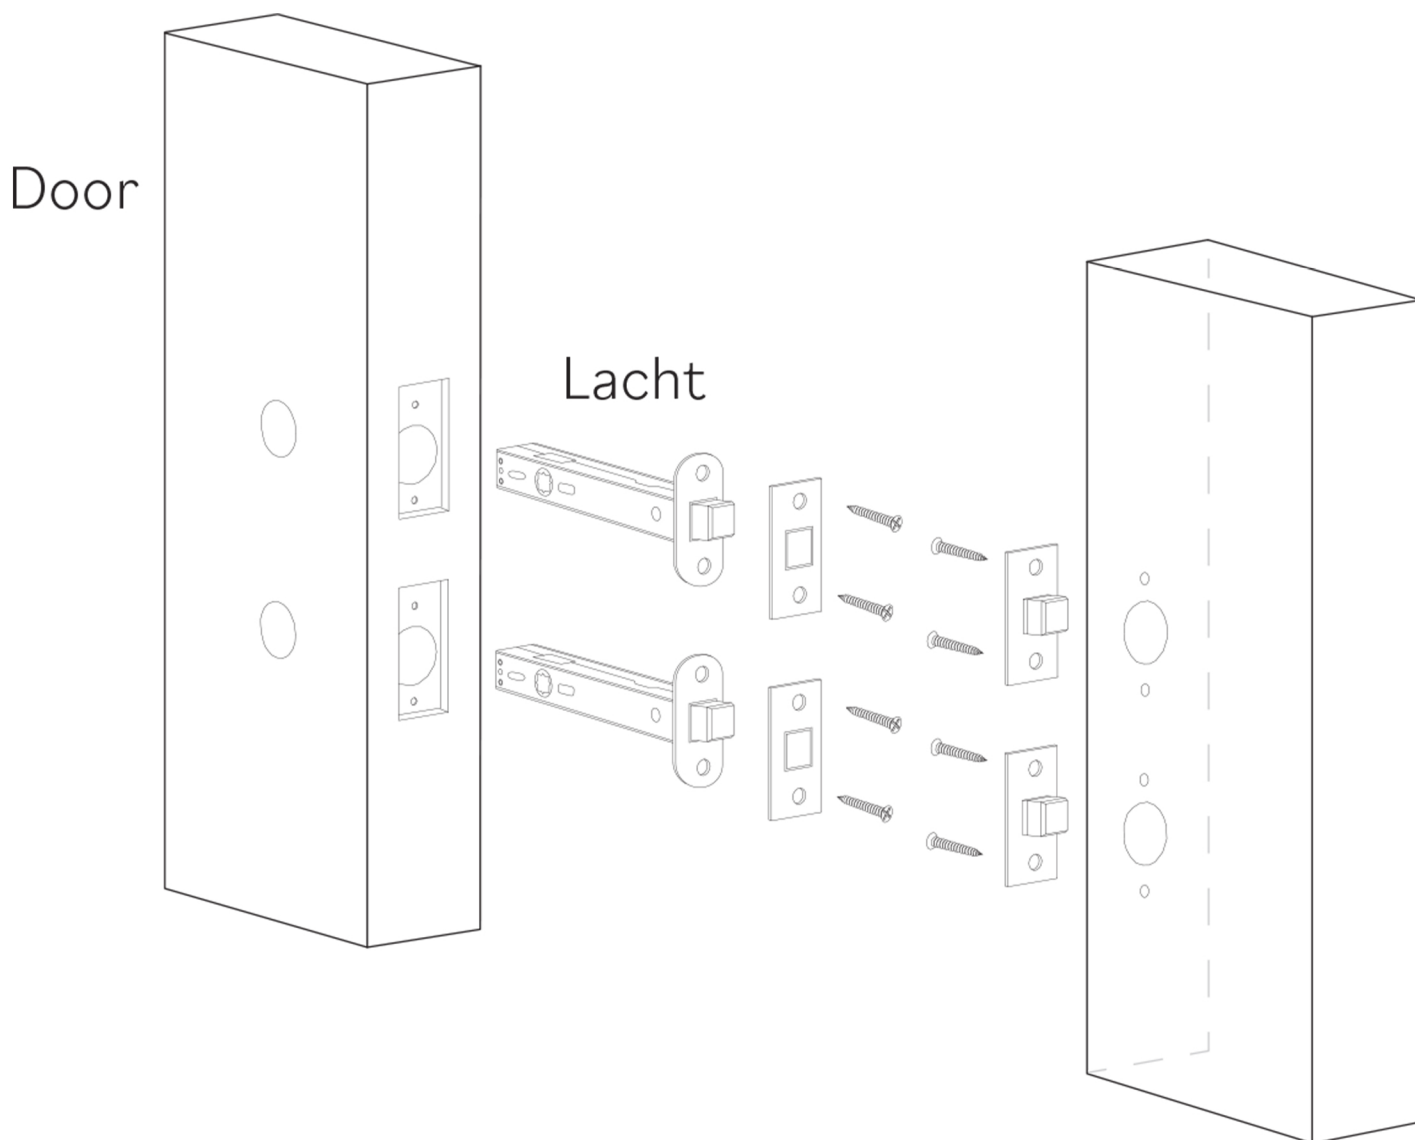

Model: KNO-DMQ-CHR  
Category: Door Knob  
Material: Crystal  
Dimensions: 2.3"(L) x 2.3"(W) x 2.3"(H)

Description: Luxury crystal door knob in transparent finish.

52

60

60

60

\*Numbers are in millimeters

## PASSAGE

### DOUBLE INSTALLATION

1 for the handle  
1 for the latchbolt