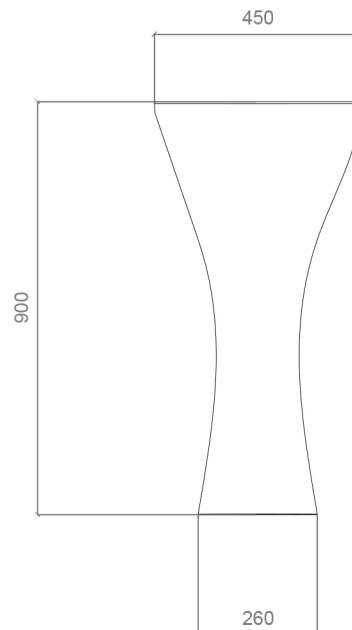

## SWAN

Model: Swan

Category: Bathroom Sink

Material: Resin and Glass

Dimensions:

17.7" (L) x 17.7" (W) x 35.4" (H)

Description: Luxury free standing bathroom sink in gold leaf finish.

\*Numbers are in millimeters