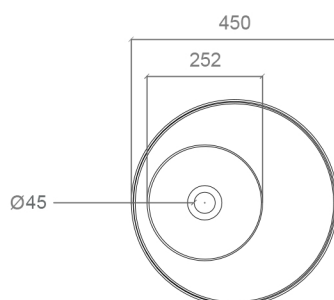

## SWAN

Model: Swan

Category: Bathroom Sink

Material: Resin and Glass

Dimensions:

17.7" (L) x 17.7" (W) x 35.4" (H)

Description: Luxury free standing bathroom sink in gold leaf finish.

\*Numbers are in millimeters