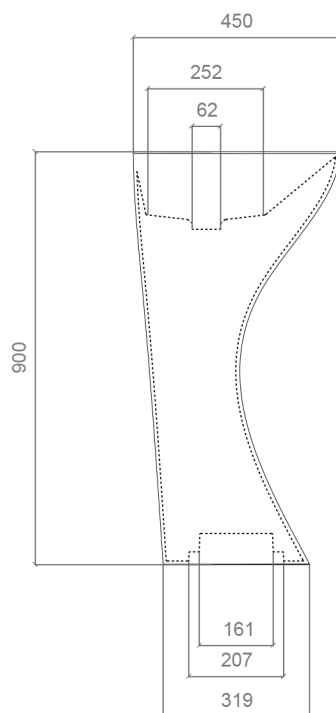

## SWAN

Model: Swan

Category: Bathroom Sink

Material: Resin and Glass

Dimensions:

17.7" (L) x 17.7" (W) x 35.4" (H)

Description: Luxury free standing bathroom sink in gold leaf finish.

\*Numbers are in millimeters