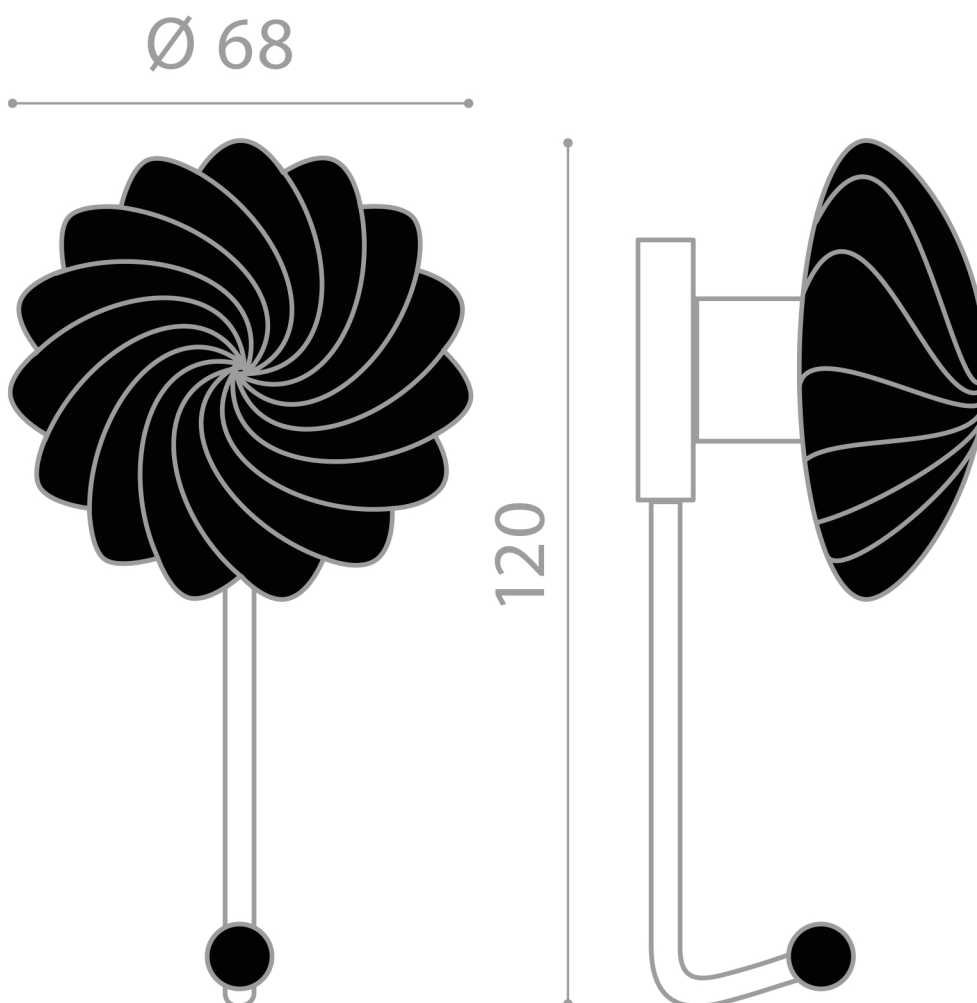

TWIST

Category: Hook

Material: Crystal/Brass

Dimensions: 2.6" (L) x 4.7" (W)

*Numbers are in millimeters