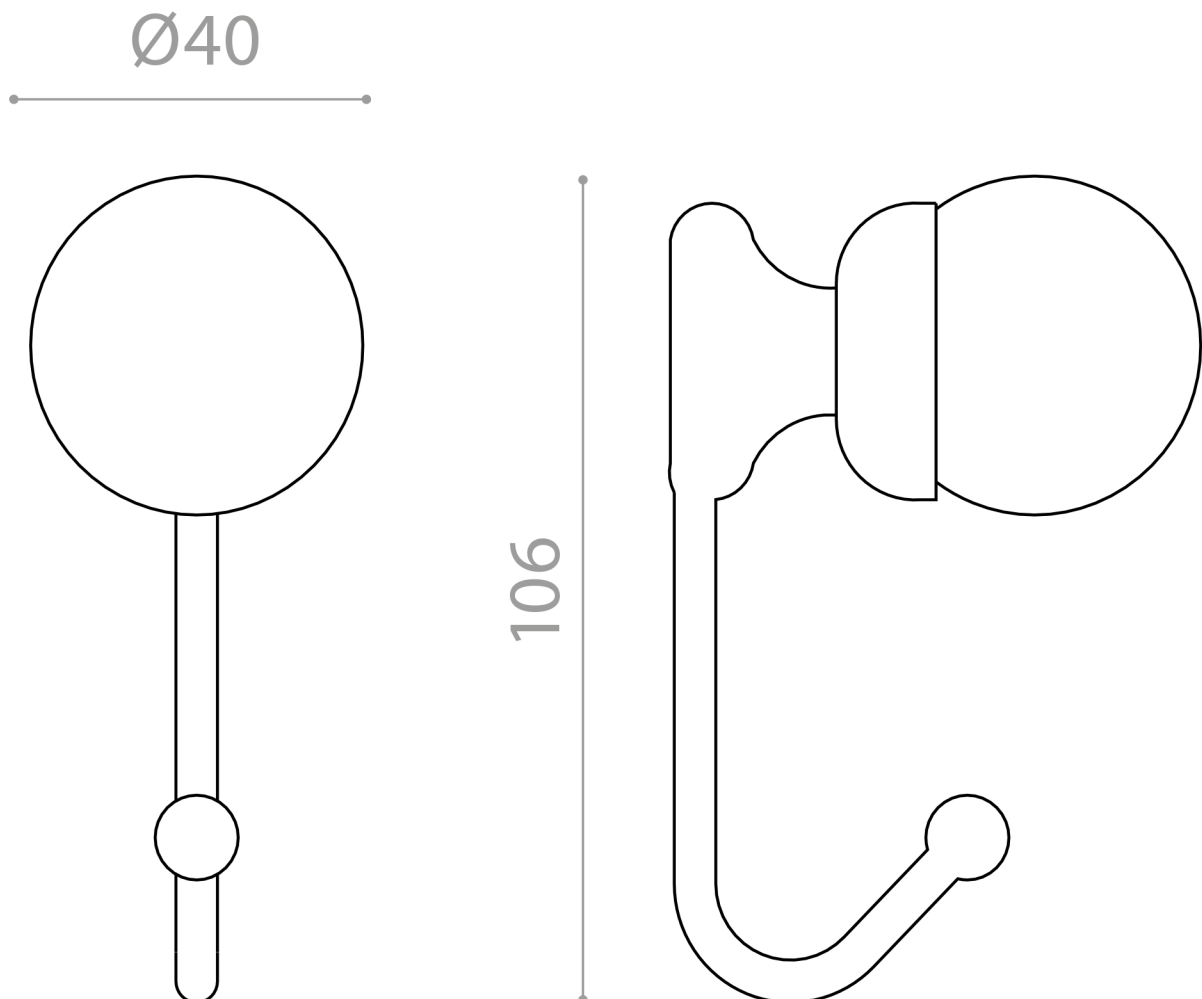

POLI

Category: Hook

Material: Crystal/Brass

Dimensions: 4.1" (L) x 1.5" (W)

*Numbers are in millimeters