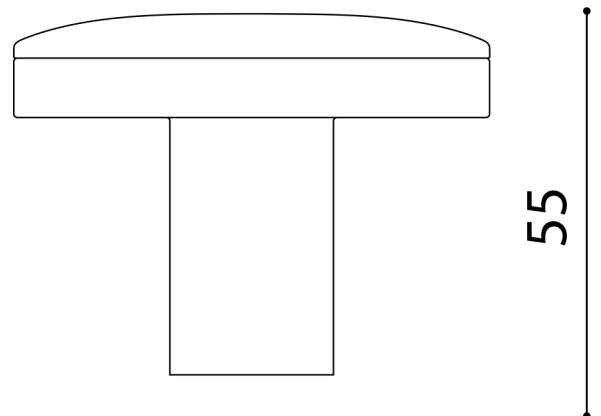

PELLE

Category: Hook

Material: Leather/Brass

Dimensions: 2.6"(L) x 2.6"(W) x 2.1"(H)

Ø 67

Ø 22

55

*Numbers are in millimeters