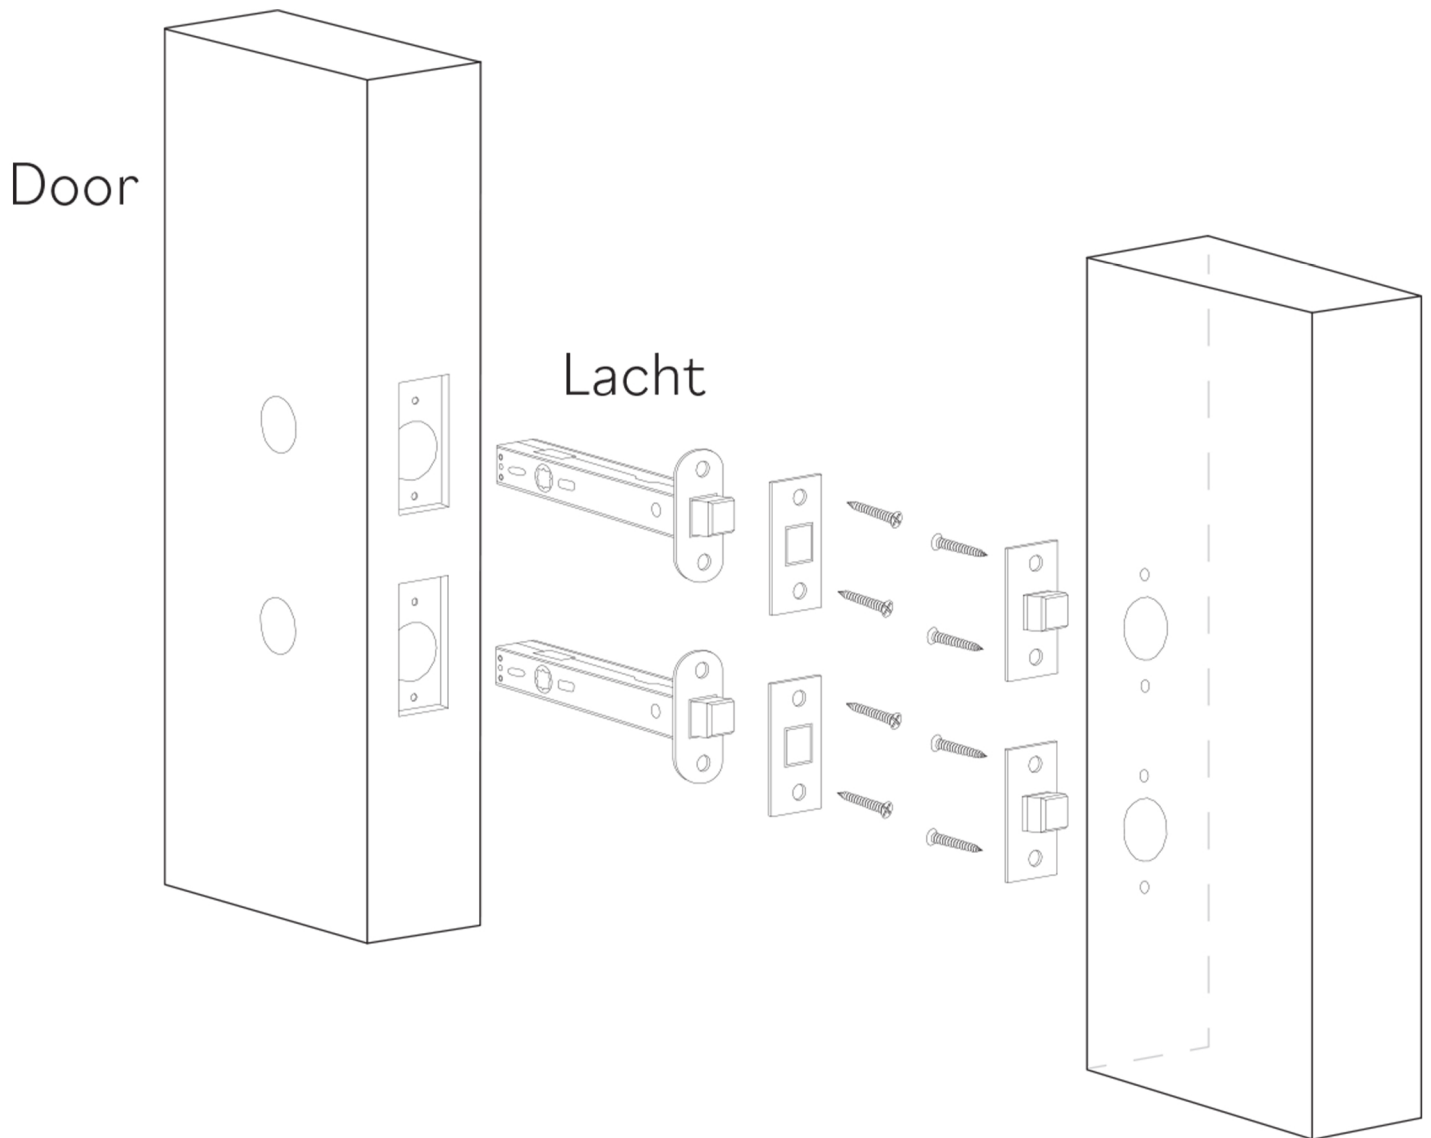

## XENI

Category: Door Handle

Material: Brass/Crystal

Dimensions: 5.3"(L) x 2"(W) x 2"(H)

\*Numbers are in millimeters

## PASSAGE

### DOUBLE INSTALLATION

1 for the handle  
1 for the latchbolt