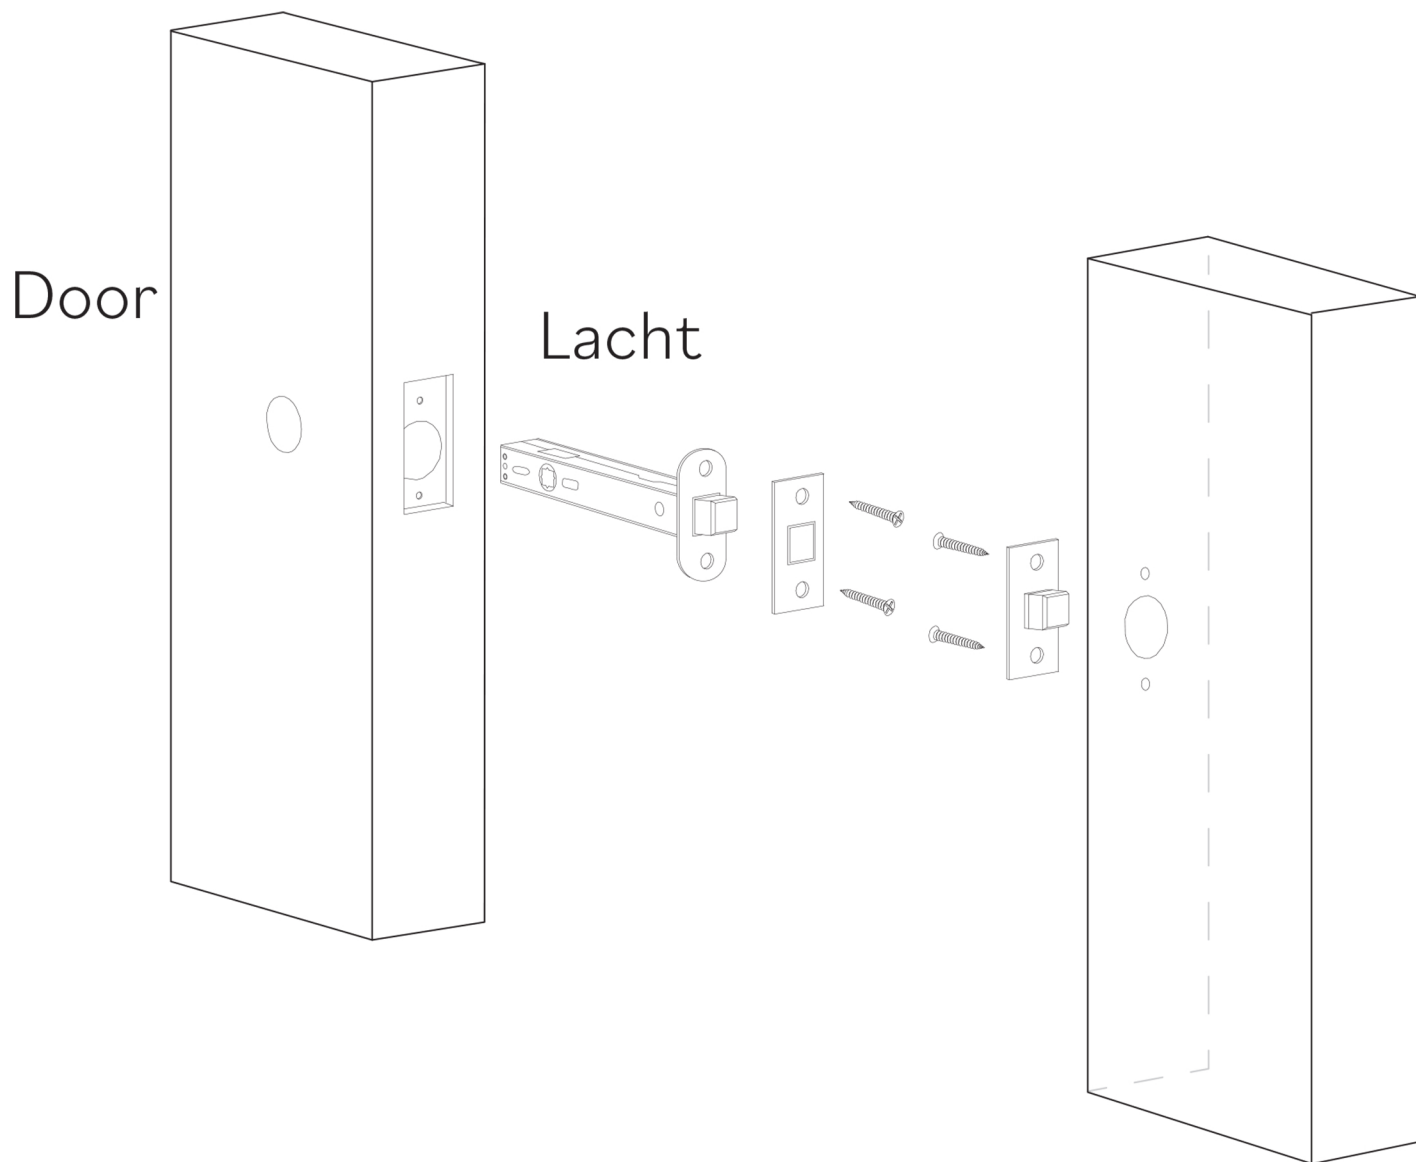

## XENI

Category: Door Handle

Material: Brass/Crystal

Dimensions: 5.3"(L) x 2"(W) x 2"(H)

\*Numbers are in millimeters

## PASSAGE

### DOUBLE INSTALLATION

1 for the handle  
1 for the latchbolt