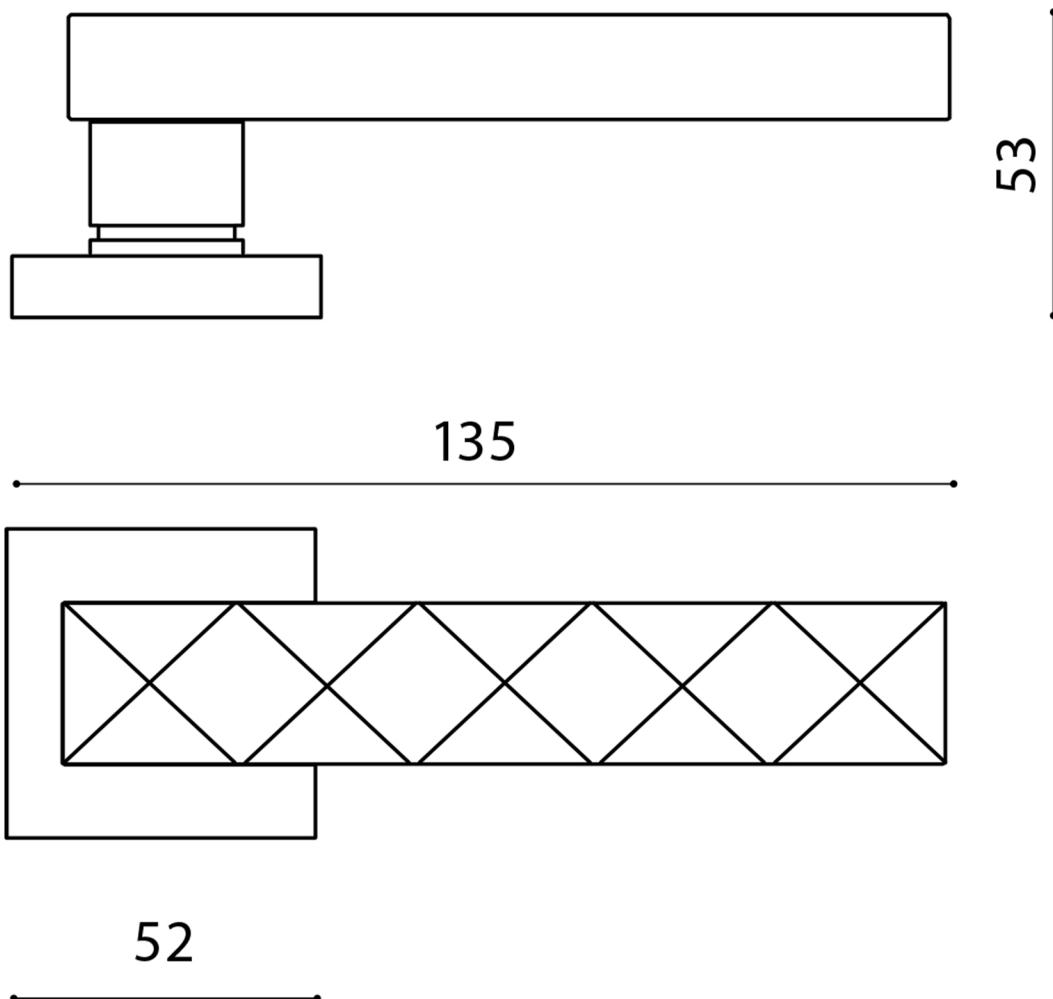

## XENI

Category: Door Handle

Material: Brass/Crystal

Dimensions: 5.3"(L) x 2"(W) x 2"(H)

\*Numbers are in millimeters