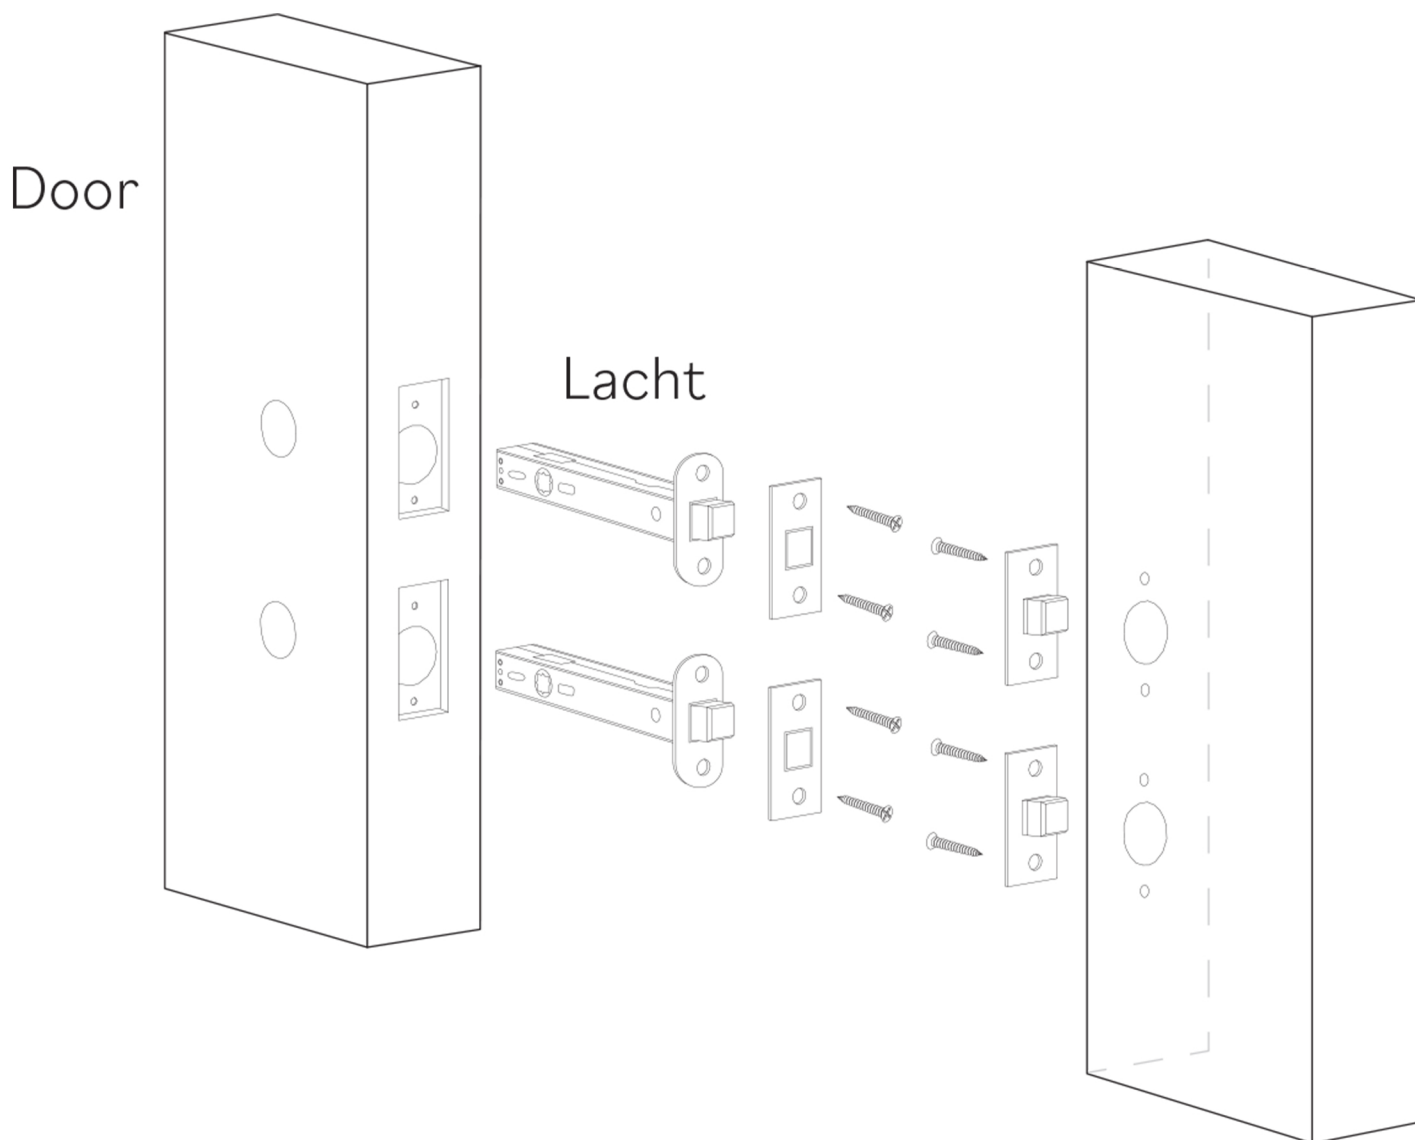

VENTO

Category: Door Handle

Material: Brass/Crystal

Dimensions: 5.9"(L) x 2"(W) x 2.3"(H)

*Numbers are in millimeters

ASSEMBLY INSTRUCTIONS

PASSAGE

ASSEMBLY INSTRUCTIONS PASSAGE WC

DOUBLE INSTALLATION

1 for the handle
1 for the latchbolt

ASSEMBLY INSTRUCTIONS

PRIVACY PIN