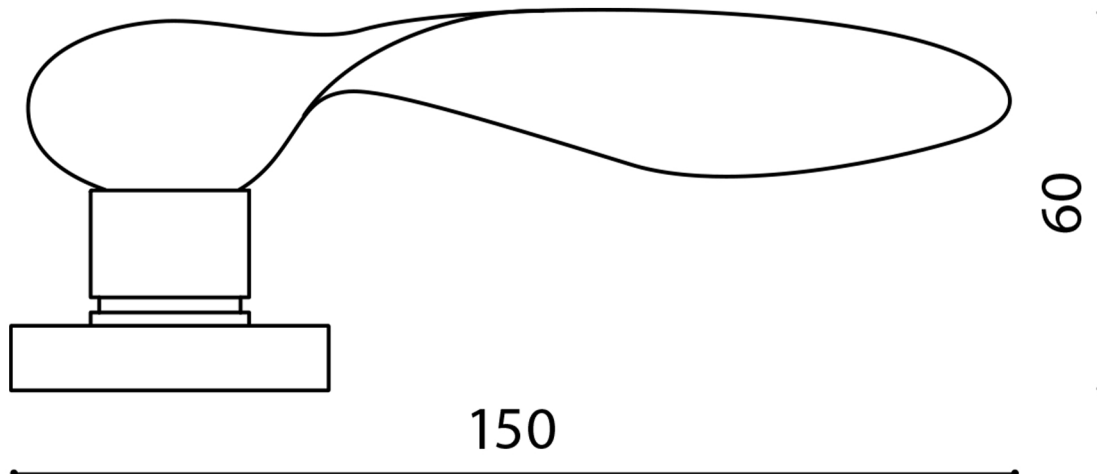

VENTO

Category: Door Handle

Material: Brass/Crystal

Dimensions: 5.9"(L) x 2"(W) x 2.3"(H)

*Numbers are in millimeters

ASSEMBLY INSTRUCTIONS

PASSAGE

ASSEMBLY INSTRUCTIONS PASSAGE WC

DOUBLE INSTALLATION

1 for the handle
1 for the latchbolt

ASSEMBLY INSTRUCTIONS

PRIVACY PIN