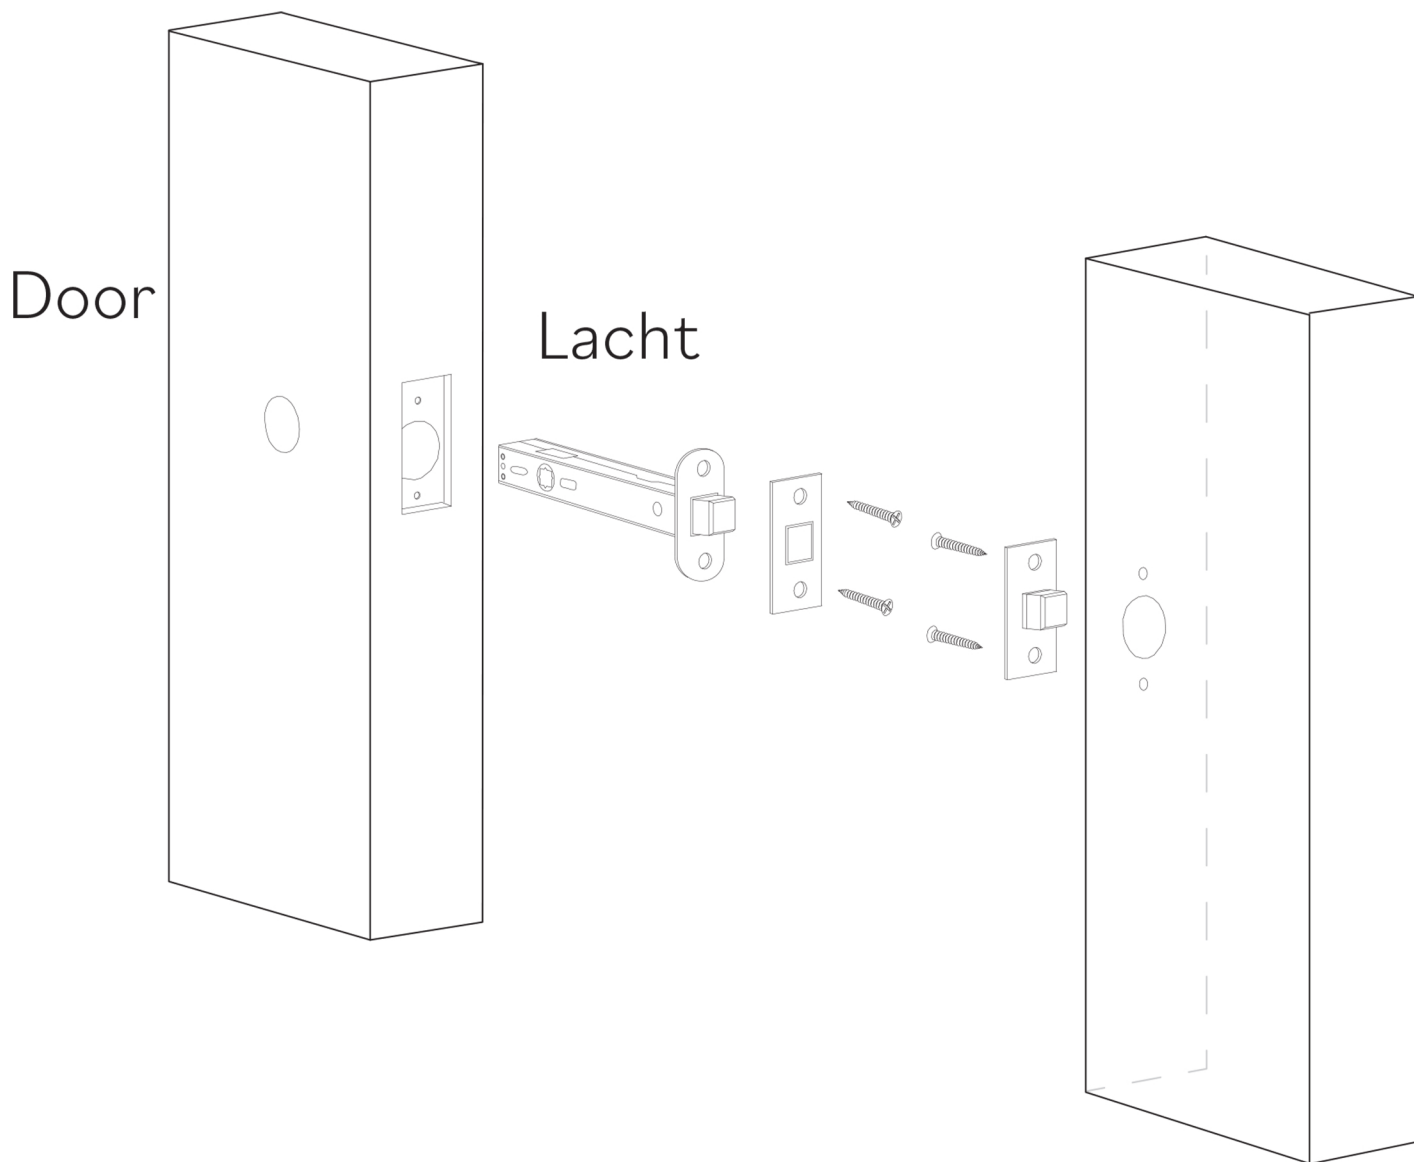

VENTO

Category: Door Handle

Material: Brass/Crystal

Dimensions: 5.9"(L) x 2"(W) x 2.3"(H)

*Numbers are in millimeters

ASSEMBLY INSTRUCTIONS

PASSAGE

ASSEMBLY INSTRUCTIONS PASSAGE WC

DOUBLE INSTALLATION

1 for the handle
1 for the latchbolt

ASSEMBLY INSTRUCTIONS

PRIVACY PIN