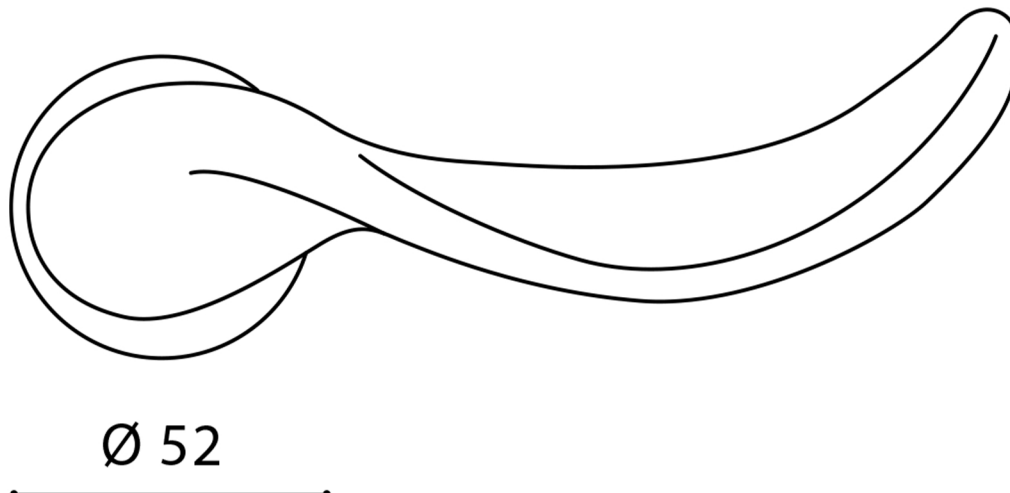

VENTO

Category: Door Handle

Material: Brass/Crystal

Dimensions: 5.9"(L) x 2"(W) x 2.3"(H)

*Numbers are in millimeters

ASSEMBLY INSTRUCTIONS

PASSAGE

ASSEMBLY INSTRUCTIONS PASSAGE WC

DOUBLE INSTALLATION

1 for the handle
1 for the latchbolt

ASSEMBLY INSTRUCTIONS

PRIVACY PIN