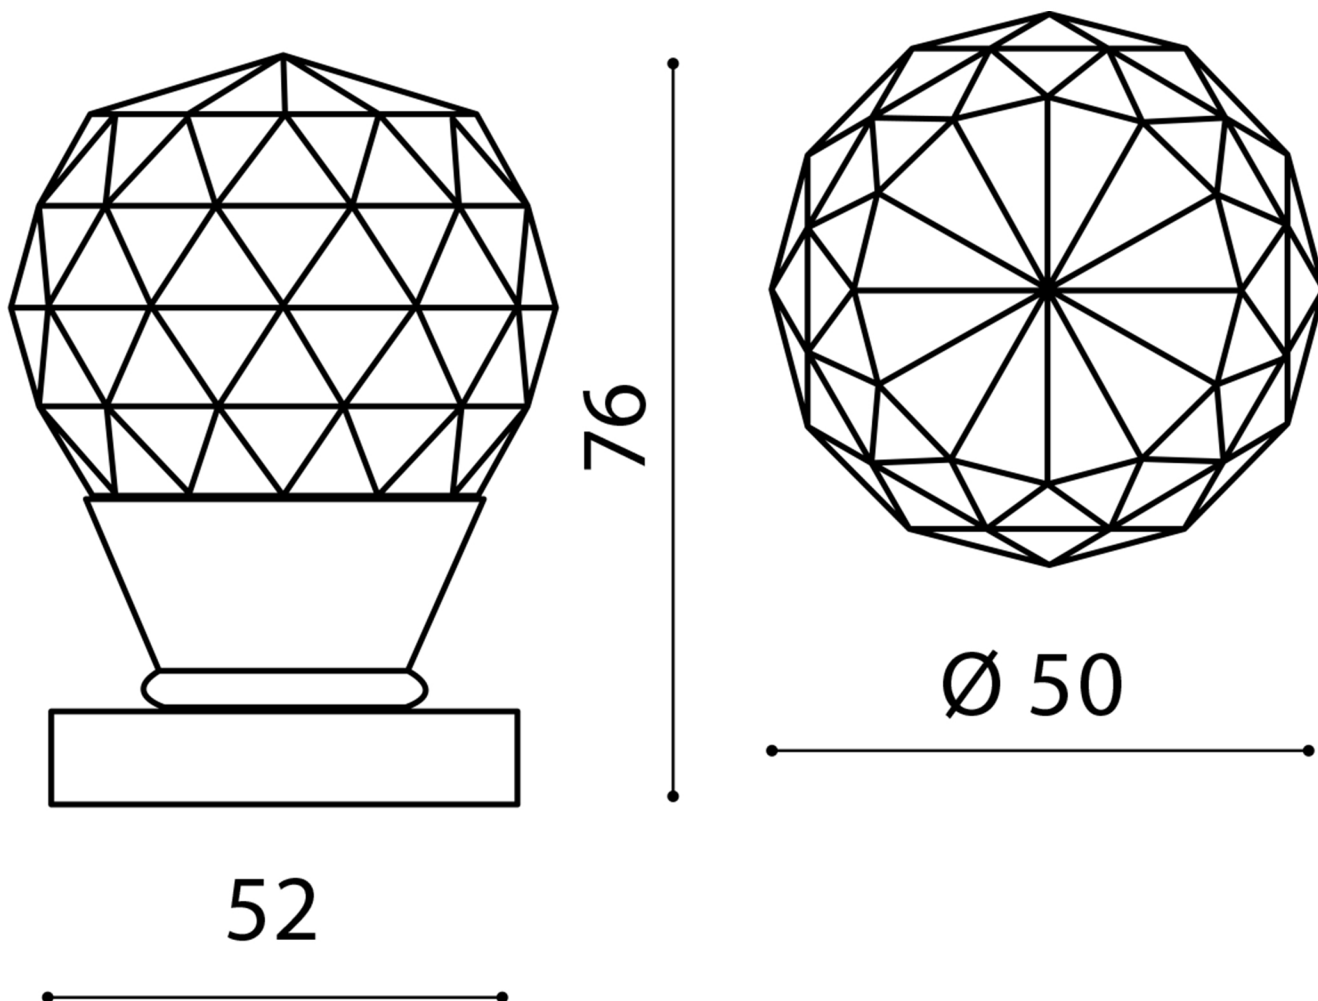

POLI

Category: Door Handle

Material: Brass/Crystal

Dimensions: 2"(L) x 1.9"(W) x 2.9"(H)

*Numbers are in millimeters

ASSEMBLY INSTRUCTIONS

PASSAGE

ASSEMBLY INSTRUCTIONS PASSAGE WC

DOUBLE INSTALLATION

1 for the handle
1 for the latchbolt

ASSEMBLY INSTRUCTIONS

PRIVACY PIN