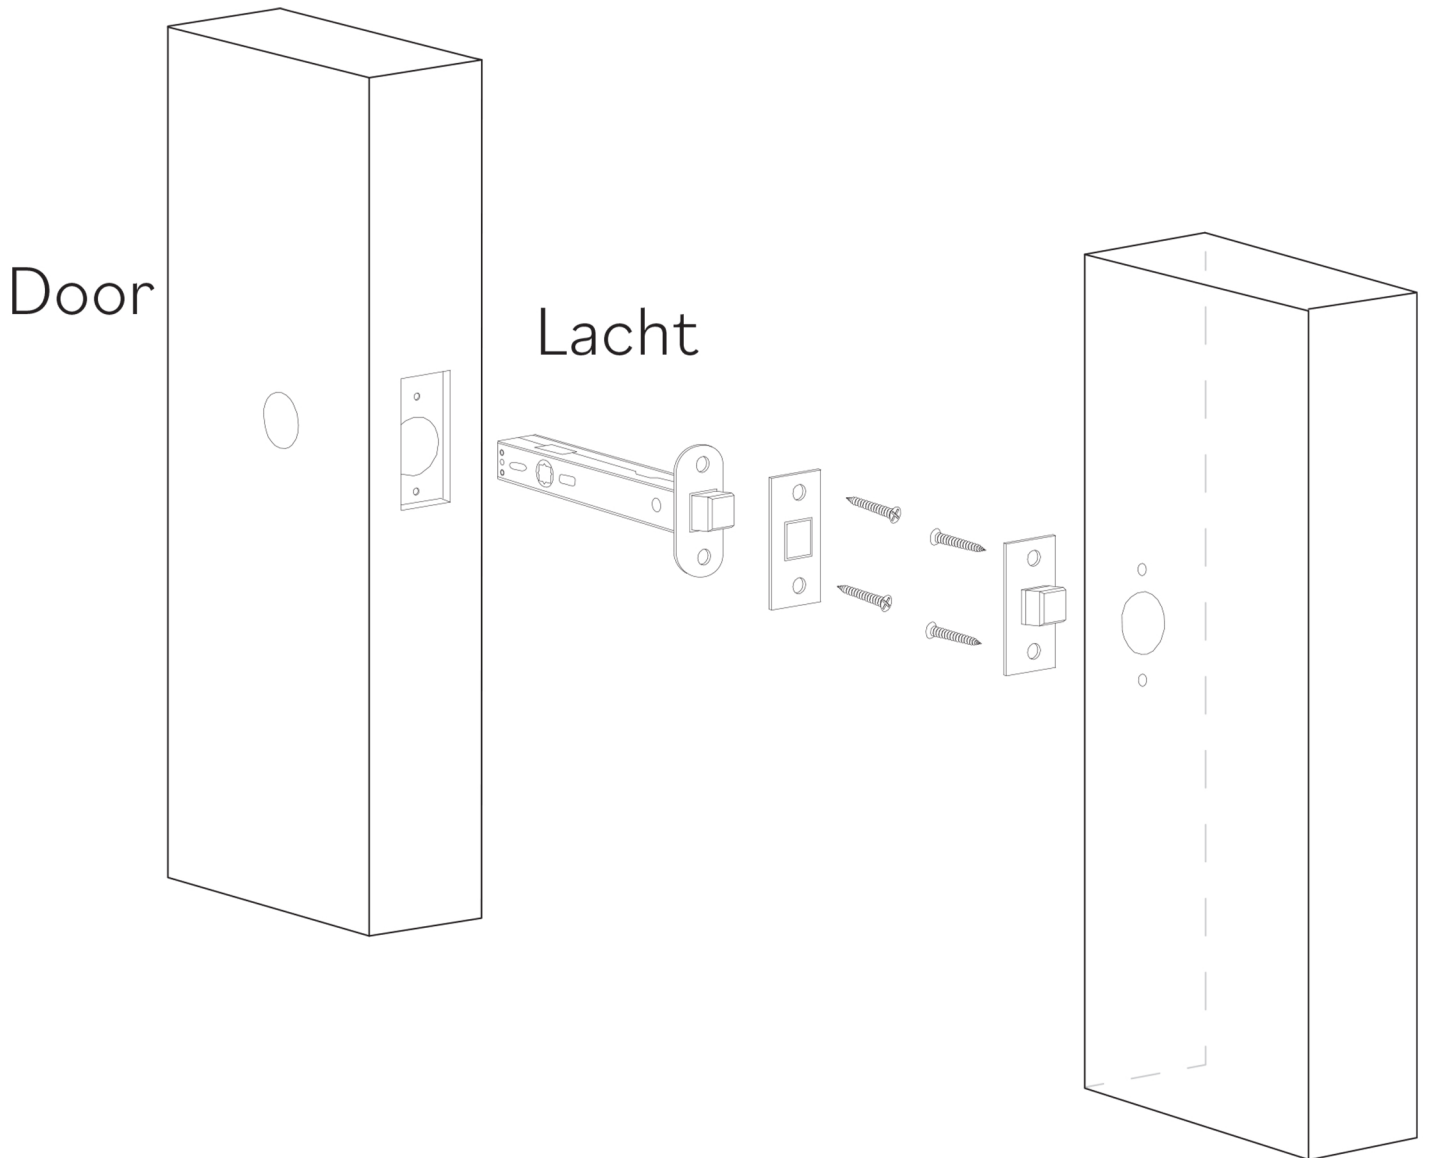

POLI

Category: Door Handle

Material: Brass/Crystal

Dimensions: 2"(L) x 1.9"(W) x 2.9"(H)

*Numbers are in millimeters

ASSEMBLY INSTRUCTIONS

PASSAGE

ASSEMBLY INSTRUCTIONS PASSAGE WC

DOUBLE INSTALLATION

1 for the handle
1 for the latchbolt

ASSEMBLY INSTRUCTIONS

PRIVACY PIN