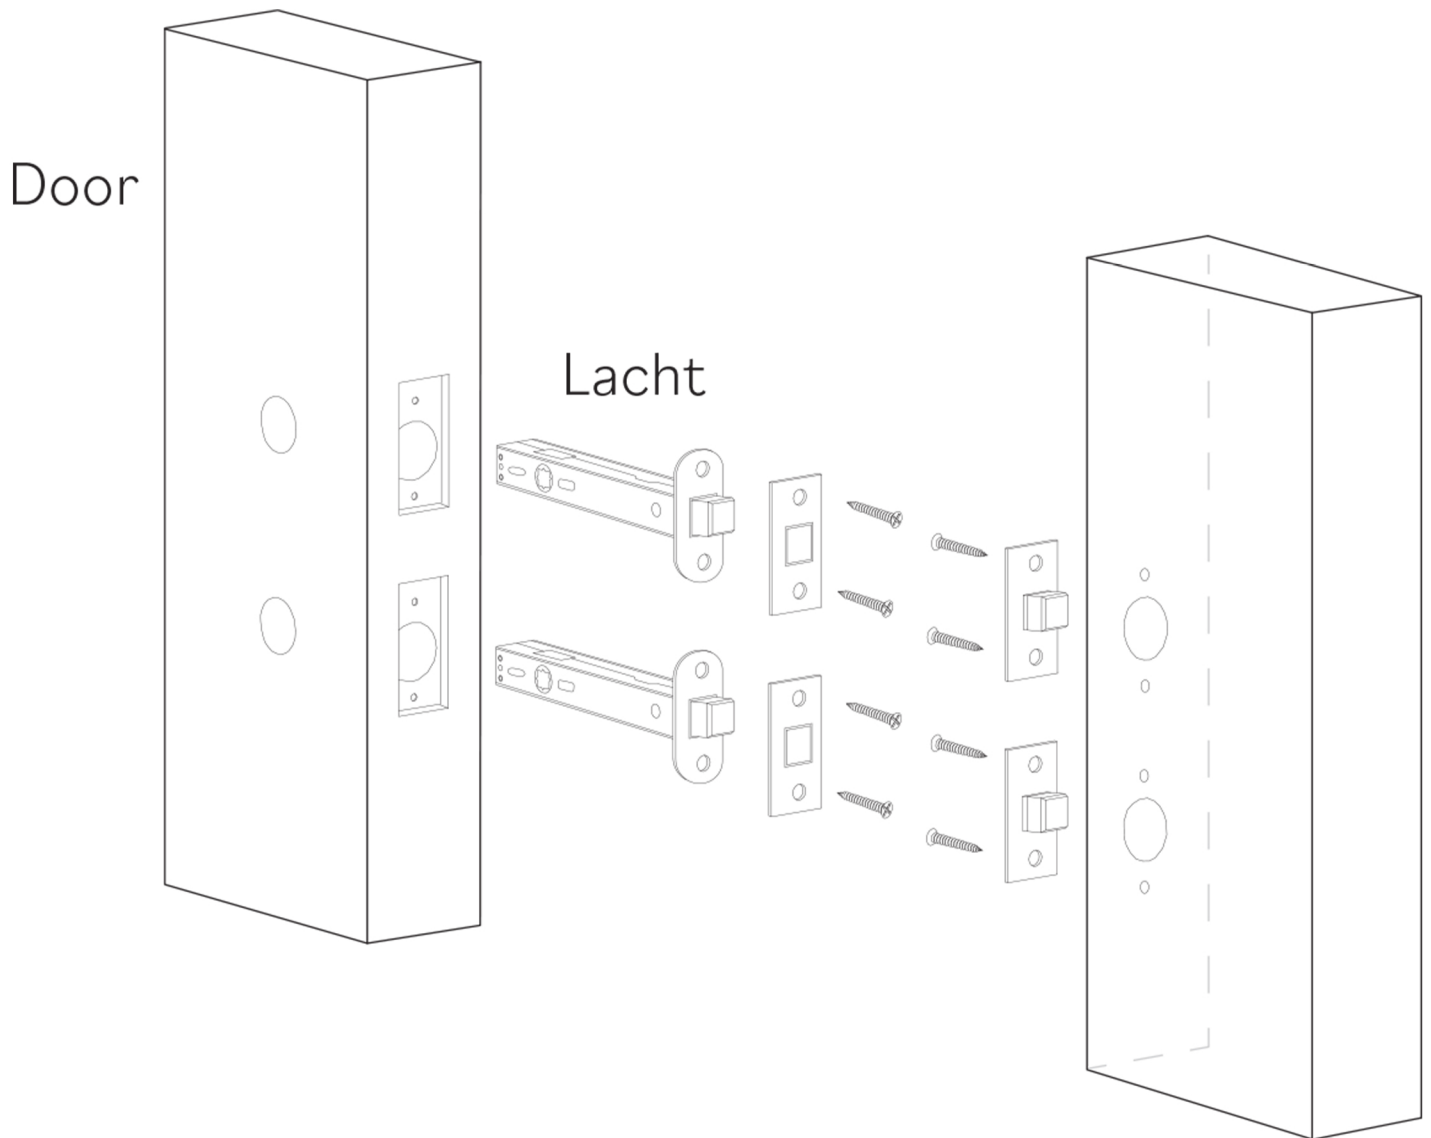

POLI

Category: Door Handle

Material: Brass/Crystal

Dimensions: 2"(L) x 1.9"(W) x 2.9"(H)

*Numbers are in millimeters

ASSEMBLY INSTRUCTIONS

PASSAGE

ASSEMBLY INSTRUCTIONS PASSAGE WC

DOUBLE INSTALLATION

1 for the handle
1 for the latchbolt

ASSEMBLY INSTRUCTIONS

PRIVACY PIN