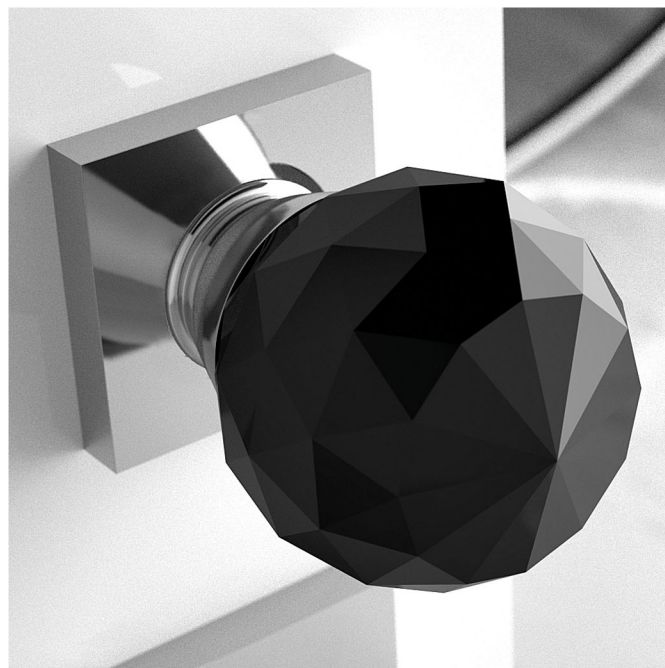

POLI

Category: Door Handle

Material: Brass/Crystal

Dimensions: 2"(L) x 1.9"(W) x 2.9"(H)

*Numbers are in millimeters

ASSEMBLY INSTRUCTIONS

PASSAGE

ASSEMBLY INSTRUCTIONS PASSAGE WC

DOUBLE INSTALLATION

1 for the handle
1 for the latchbolt

ASSEMBLY INSTRUCTIONS

PRIVACY PIN