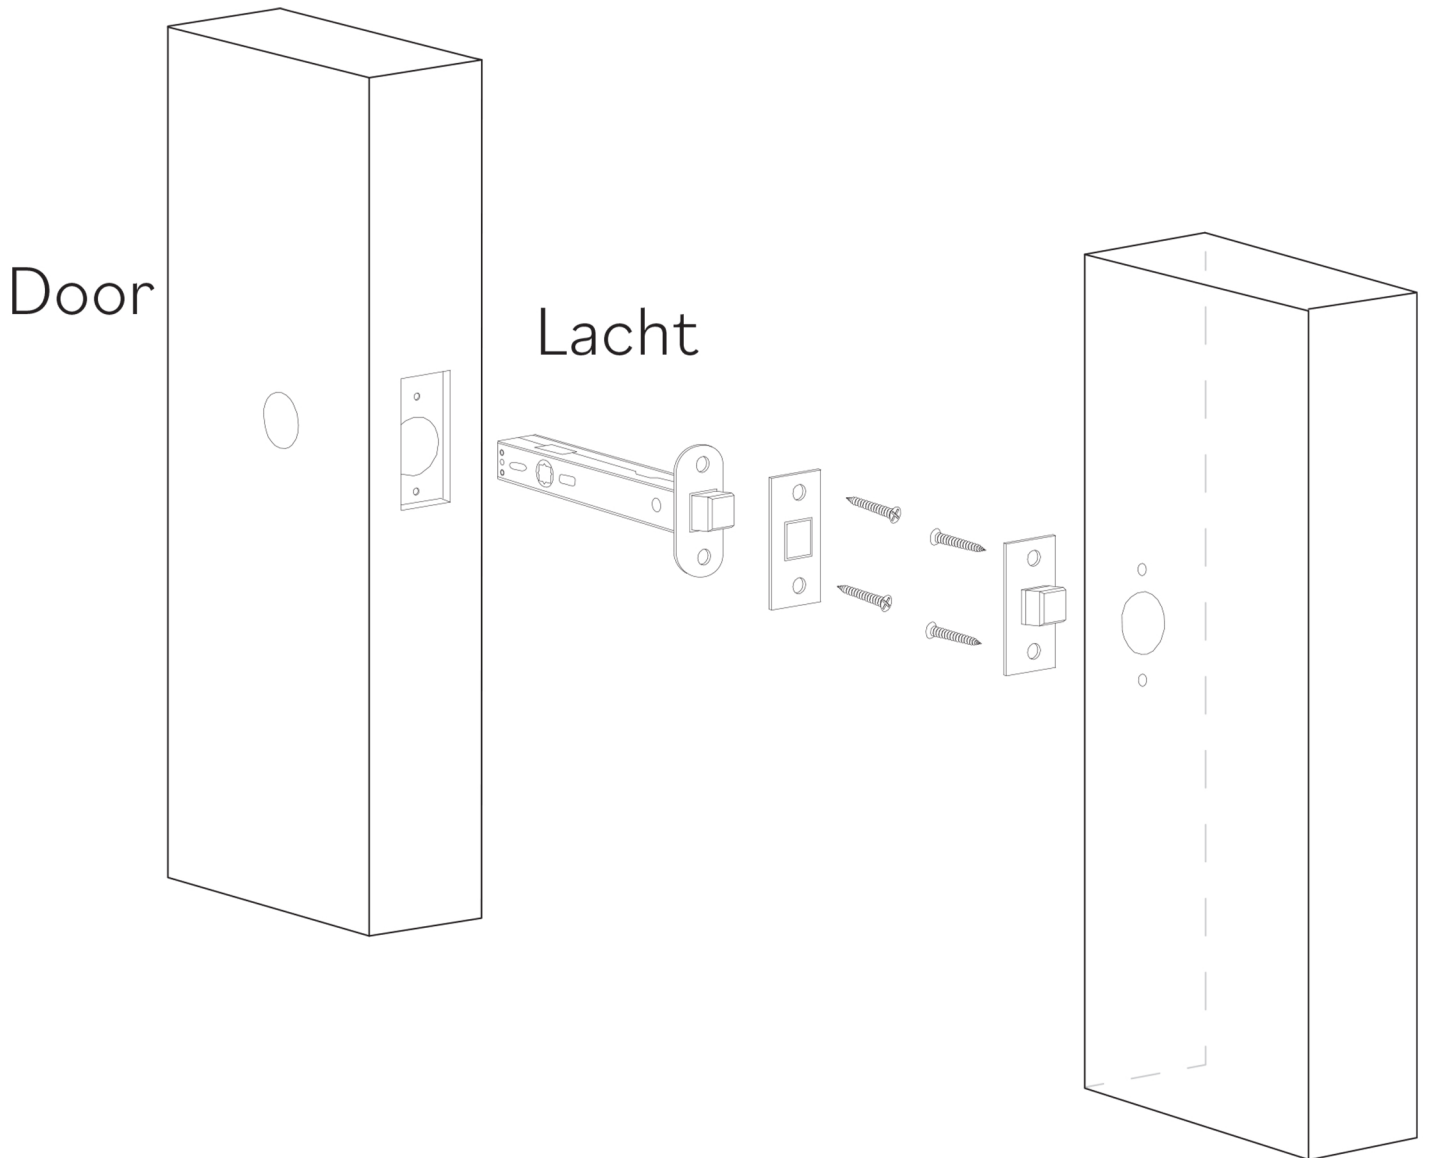

MURANO

Category: Door Handle

Material: Brass/Murano Glass

Dimensions: 5.3"(L) x 1.9"(W) x 3.1"(H)

*Numbers are in millimeters

ASSEMBLY INSTRUCTIONS

PASSAGE

ASSEMBLY INSTRUCTIONS PASSAGE WC

DOUBLE INSTALLATION

1 for the handle
1 for the latchbolt

ASSEMBLY INSTRUCTIONS

PRIVACY PIN