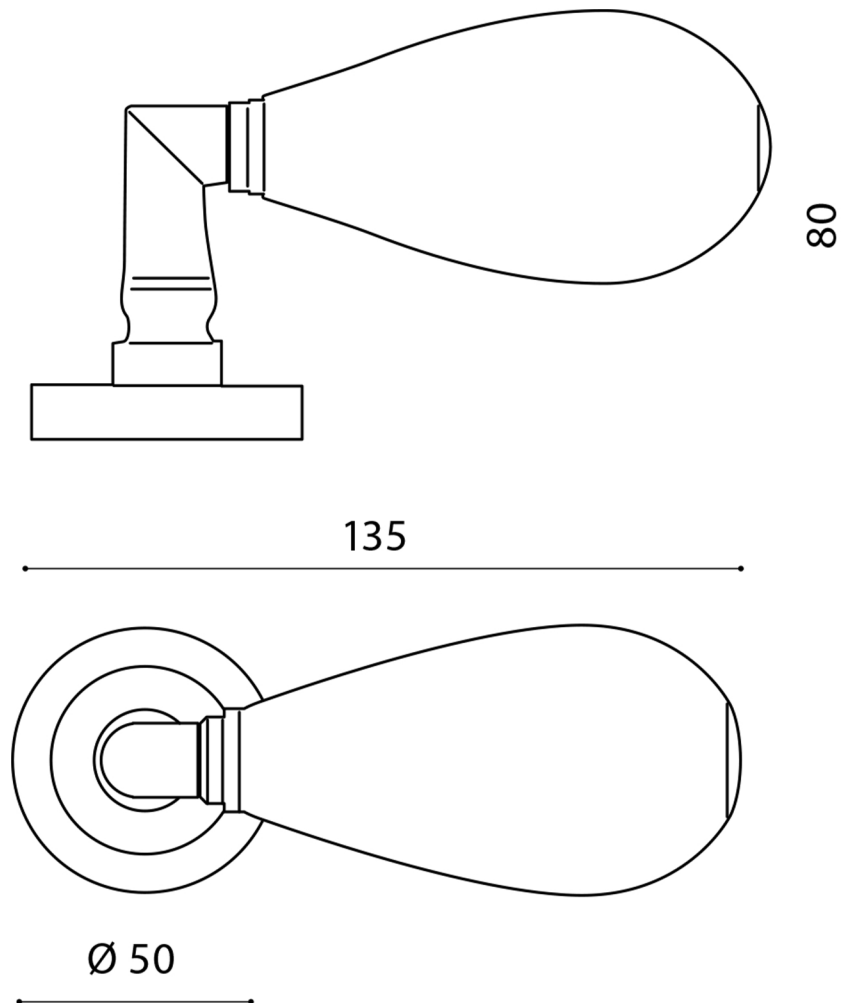

MURANO

Category: Door Handle

Material: Brass/Murano Glass

Dimensions: 5.3"(L) x 1.9"(W) x 3.1"(H)

*Numbers are in millimeters

ASSEMBLY INSTRUCTIONS

PASSAGE

ASSEMBLY INSTRUCTIONS PASSAGE WC

DOUBLE INSTALLATION

1 for the handle
1 for the latchbolt

ASSEMBLY INSTRUCTIONS

PRIVACY PIN