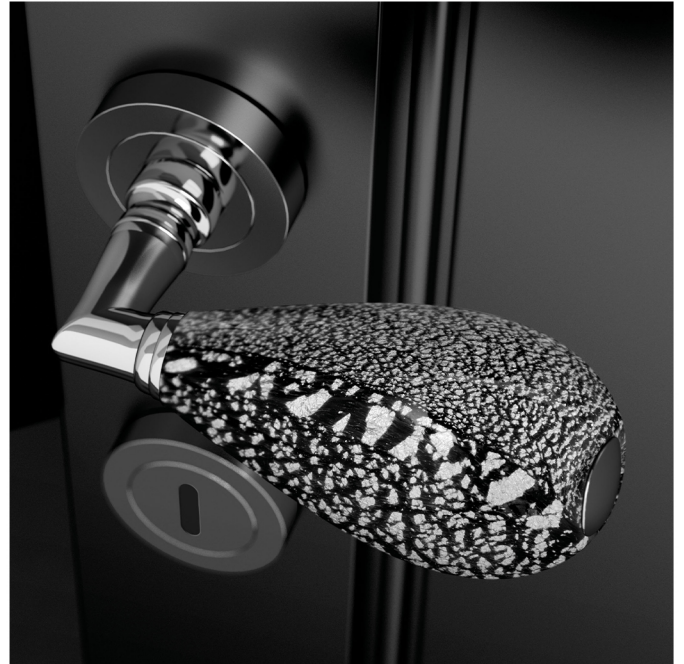

MURANO

Category: Door Handle

Material: Brass/Murano Glass

Dimensions: 5.3"(L) x 1.9"(W) x 3.1"(H)

*Numbers are in millimeters

ASSEMBLY INSTRUCTIONS

PASSAGE

ASSEMBLY INSTRUCTIONS PASSAGE WC

DOUBLE INSTALLATION

1 for the handle
1 for the latchbolt

ASSEMBLY INSTRUCTIONS

PRIVACY PIN