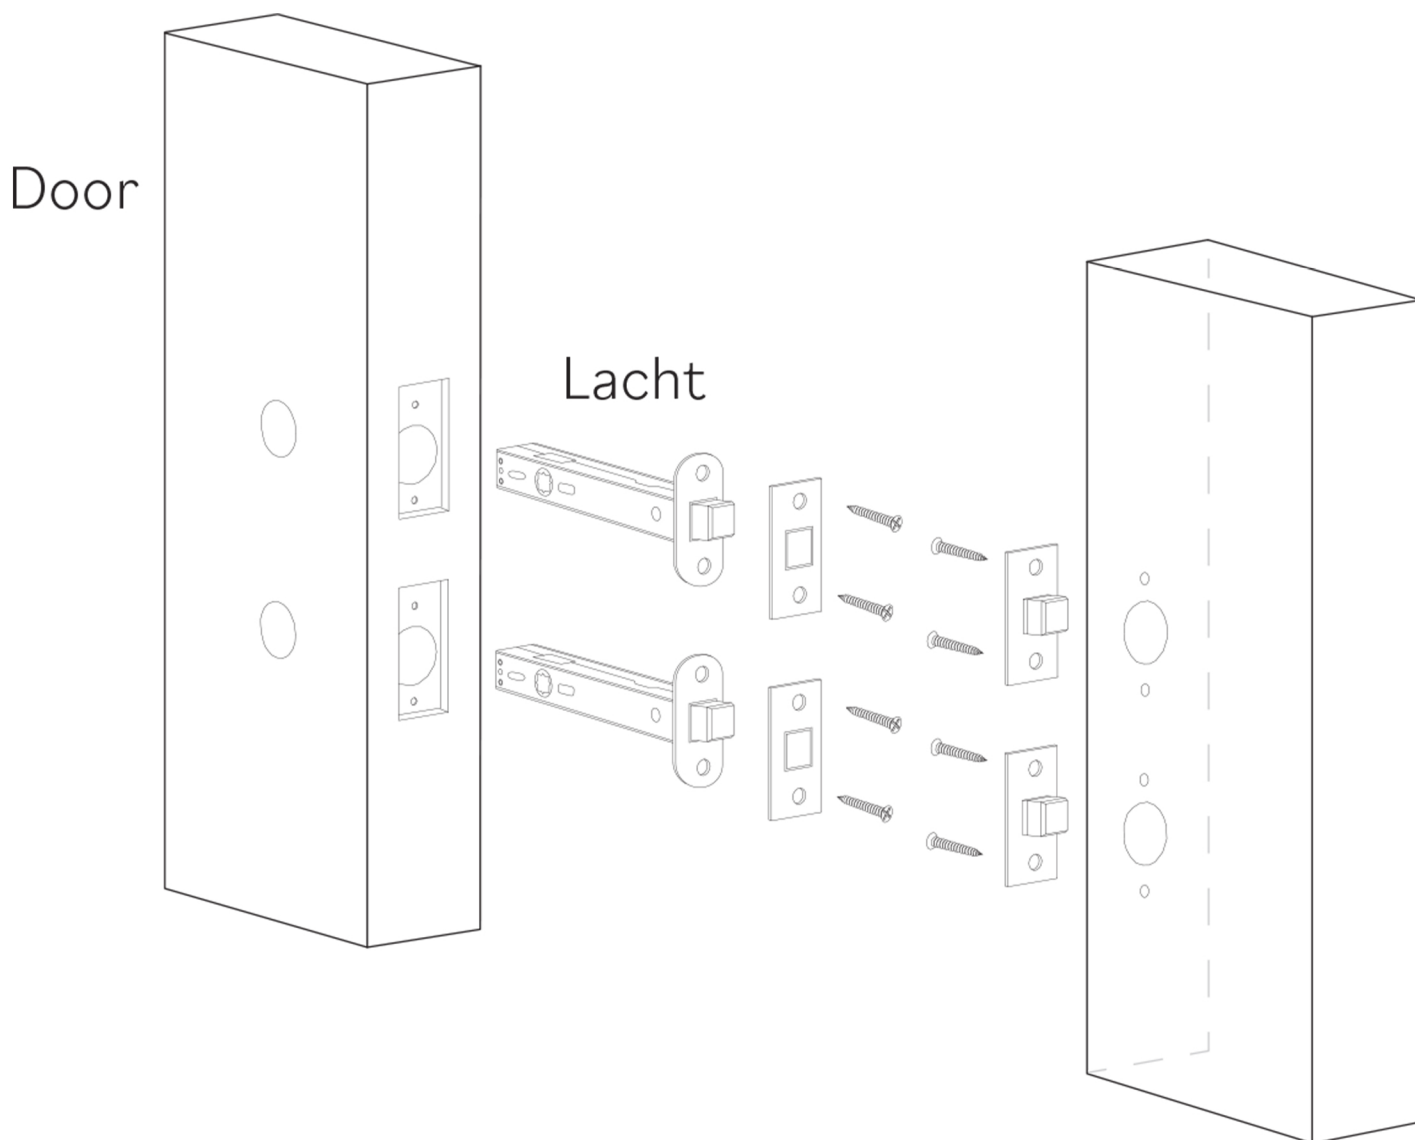

MURANO

Category: Door Handle

Material: Brass/Murano Glass

Dimensions: 5.3"(L) x 1.9"(W) x 3.1"(H)

*Numbers are in millimeters

ASSEMBLY INSTRUCTIONS

PASSAGE

ASSEMBLY INSTRUCTIONS PASSAGE WC

DOUBLE INSTALLATION

1 for the handle
1 for the latchbolt

ASSEMBLY INSTRUCTIONS

PRIVACY PIN