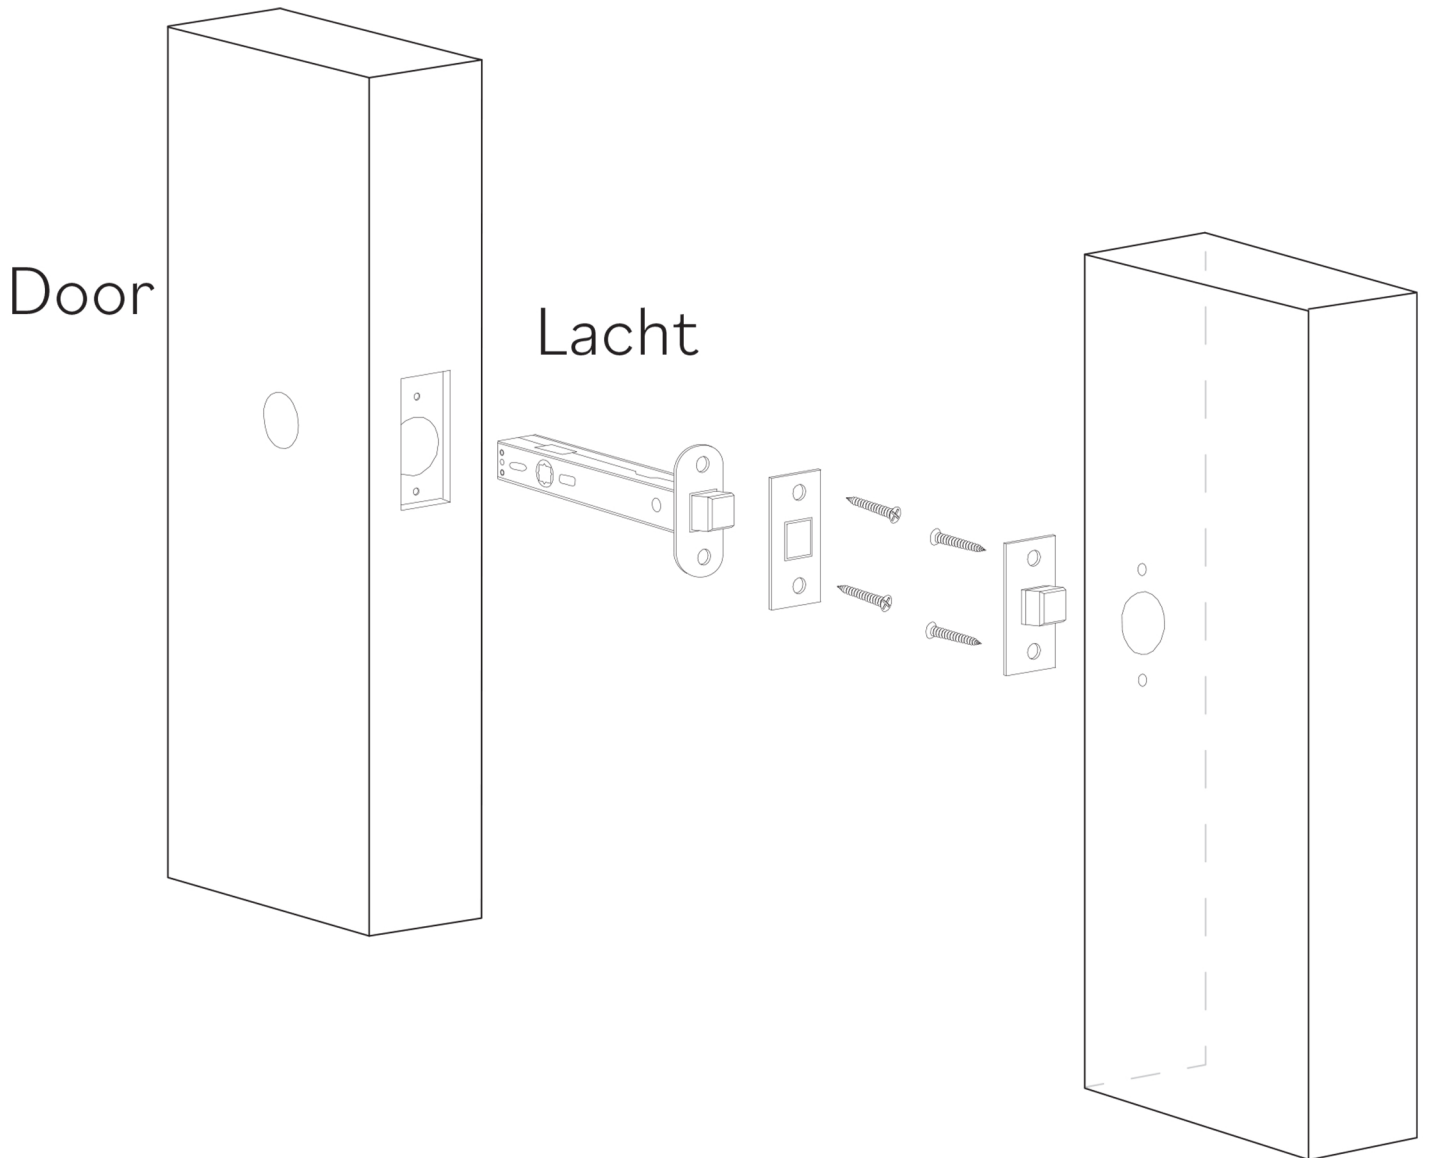

Model: HAN-LUX-GLD
Category: Door Handle
Material: Crystal
Dimensions: 3.5"(L) x 2"(W) x 5.1"(H)

Description: Luxury crystal door handle in transparent handle / gold hardware finish.

*Numbers are in millimeters

ASSEMBLY INSTRUCTIONS

PASSAGE

ASSEMBLY INSTRUCTIONS PASSAGE WC

DOUBLE INSTALLATION

1 for the handle
1 for the latchbolt

ASSEMBLY INSTRUCTIONS

PRIVACY PIN