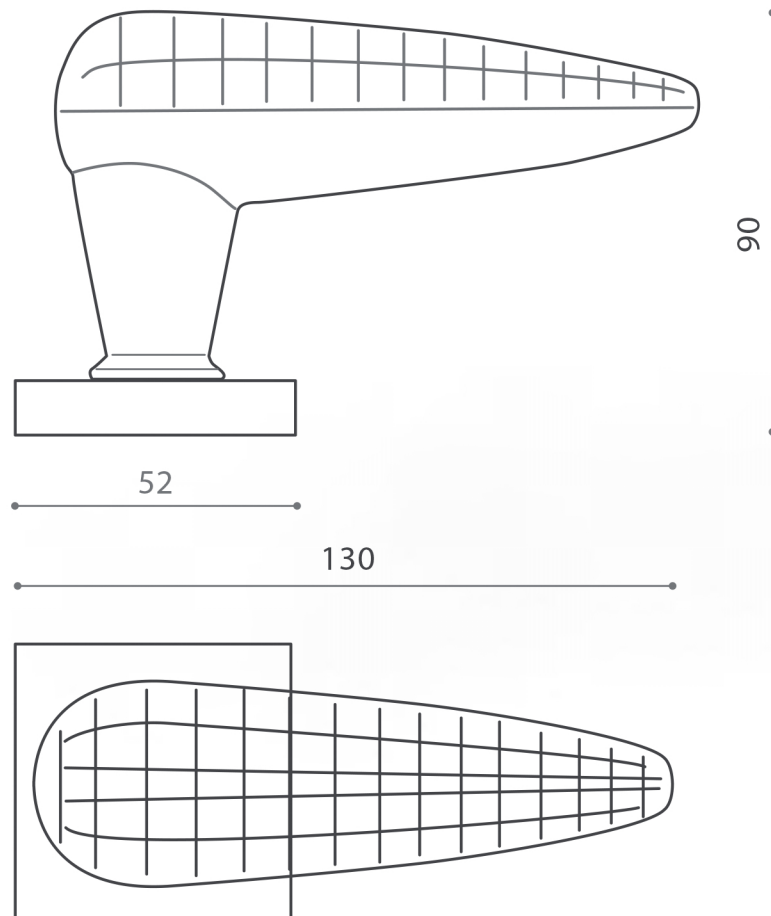

Model: HAN-LUX-GLD
Category: Door Handle
Material: Crystal
Dimensions: 3.5"(L) x 2"(W) x 5.1"(H)

Description: Luxury crystal door handle in transparent handle / gold hardware finish.

*Numbers are in millimeters