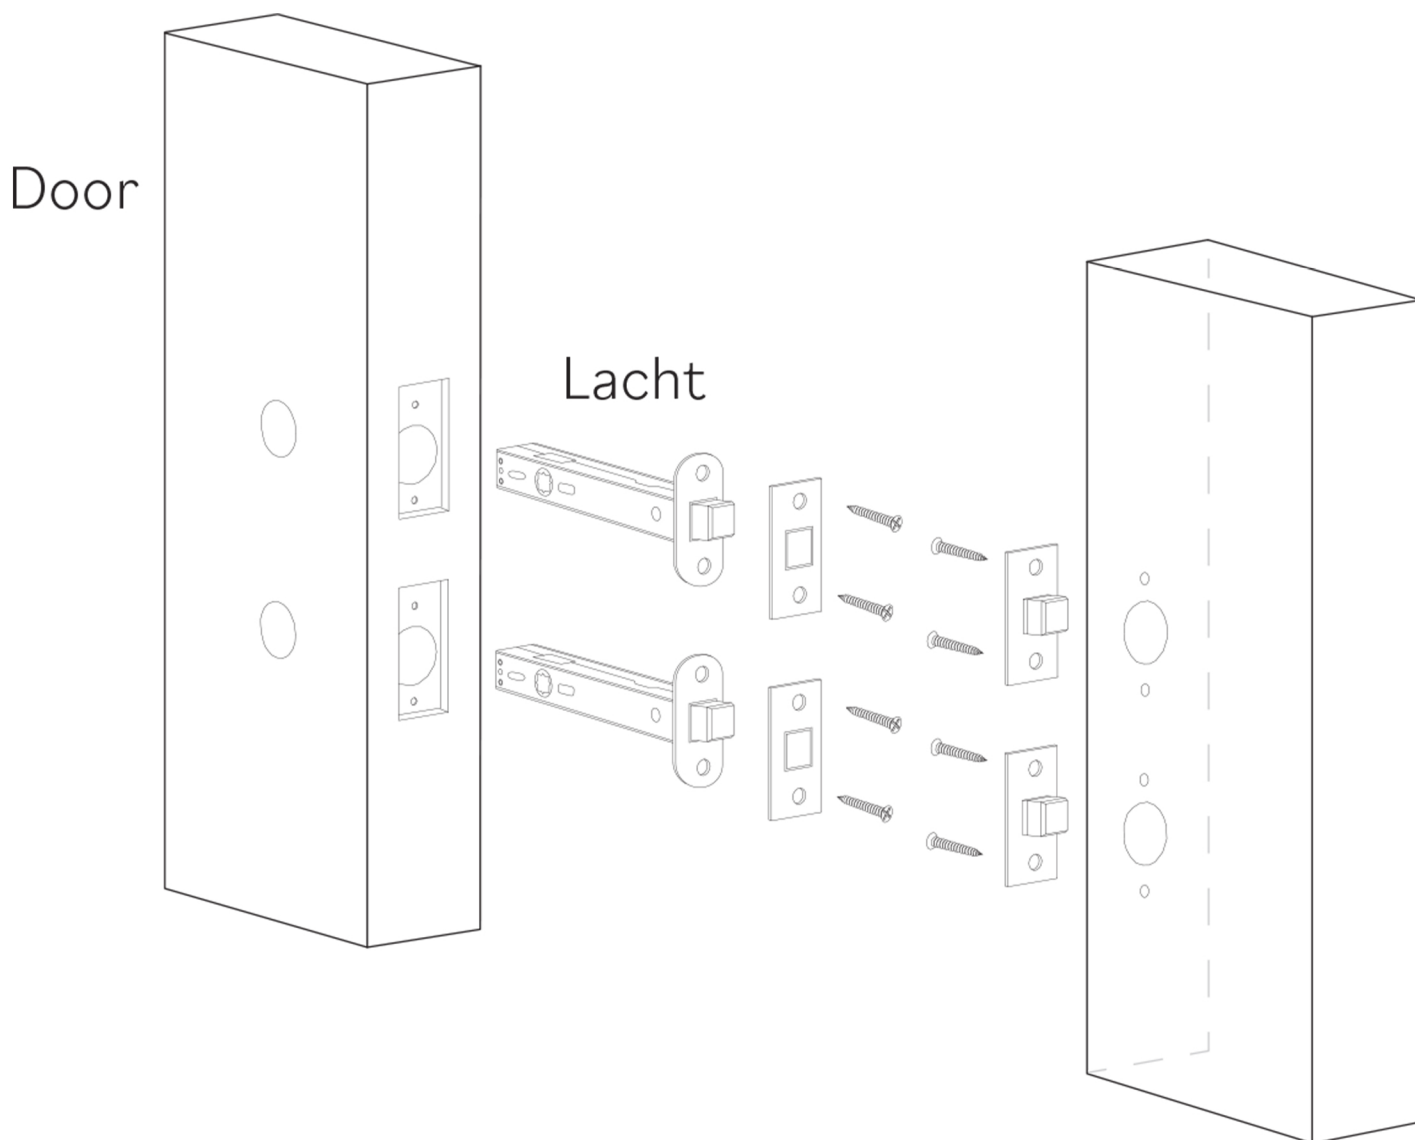

Model: HAN-LUX-GLD
Category: Door Handle
Material: Crystal
Dimensions: 3.5"(L) x 2"(W) x 5.1"(H)

Description: Luxury crystal door handle in transparent handle / gold hardware finish.

*Numbers are in millimeters

ASSEMBLY INSTRUCTIONS

PASSAGE

ASSEMBLY INSTRUCTIONS PASSAGE WC

DOUBLE INSTALLATION

1 for the handle
1 for the latchbolt

ASSEMBLY INSTRUCTIONS

PRIVACY PIN