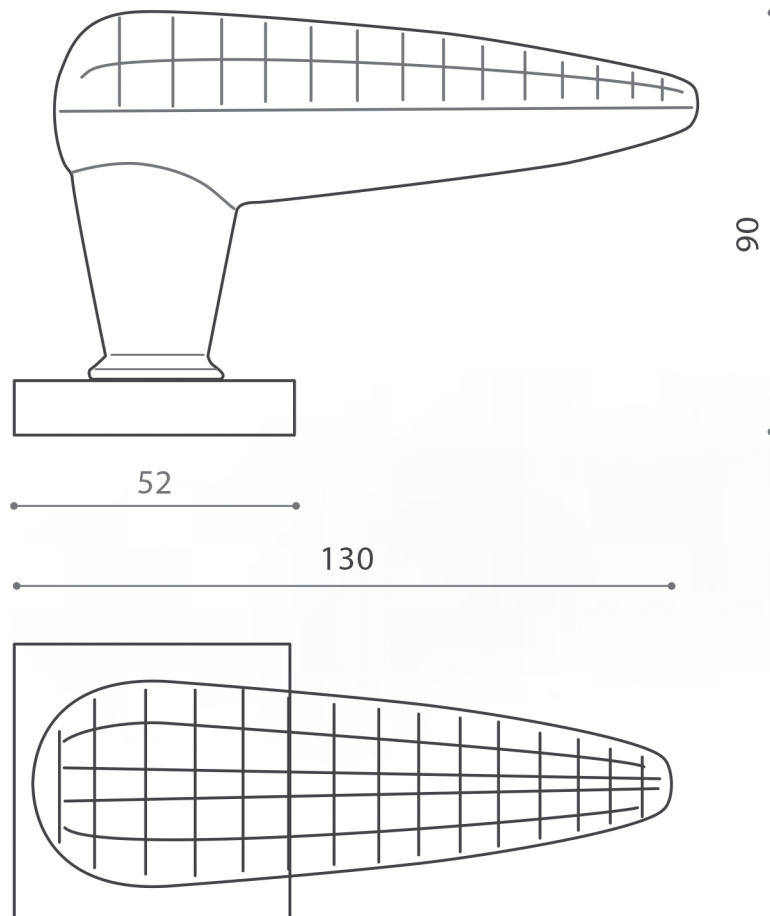

Model: HAN-LUX-CHR  
Category: Door Handle  
Material: Crystal  
Dimensions: 3.5"(L) x 2"(W) x 5.1"(H)

Description: Luxury crystal door handle in transparent handle / chrome hardware finish.

\*Numbers are in millimeters