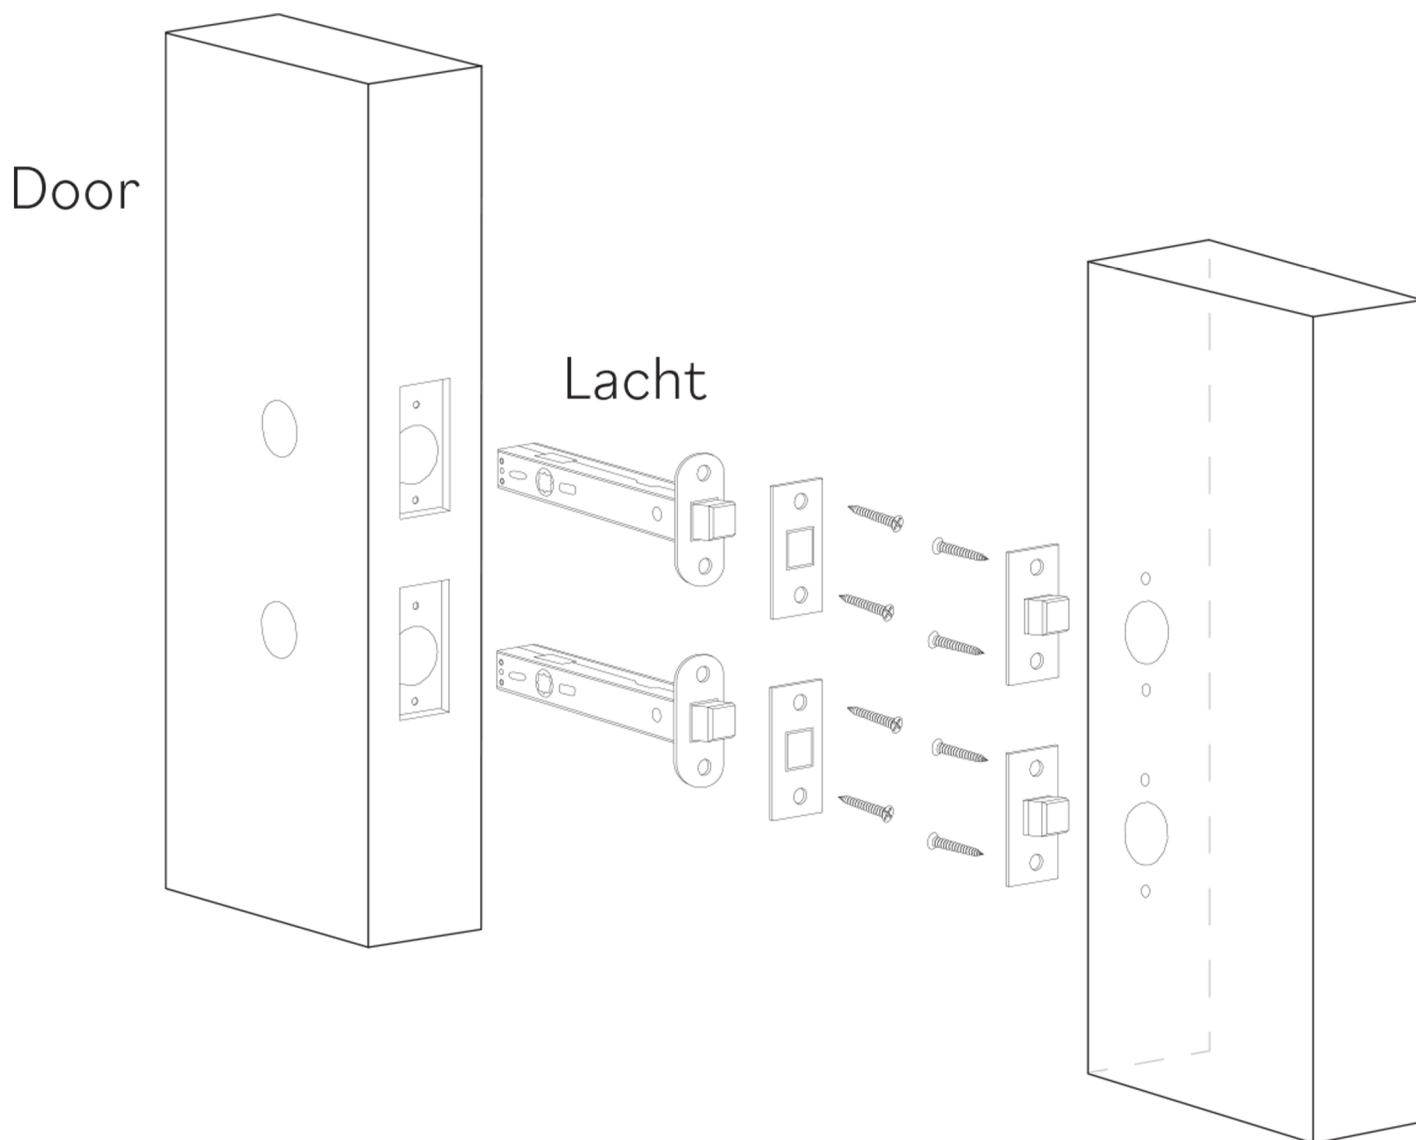

Model: HAN-LUX-CHR  
Category: Door Handle  
Material: Crystal  
Dimensions: 3.5"(L) x 2"(W) x 5.1"(H)

Description: Luxury crystal door handle in transparent handle / chrome hardware finish.

\*Numbers are in millimeters

## PASSAGE

### DOUBLE INSTALLATION

1 for the handle  
1 for the latchbolt