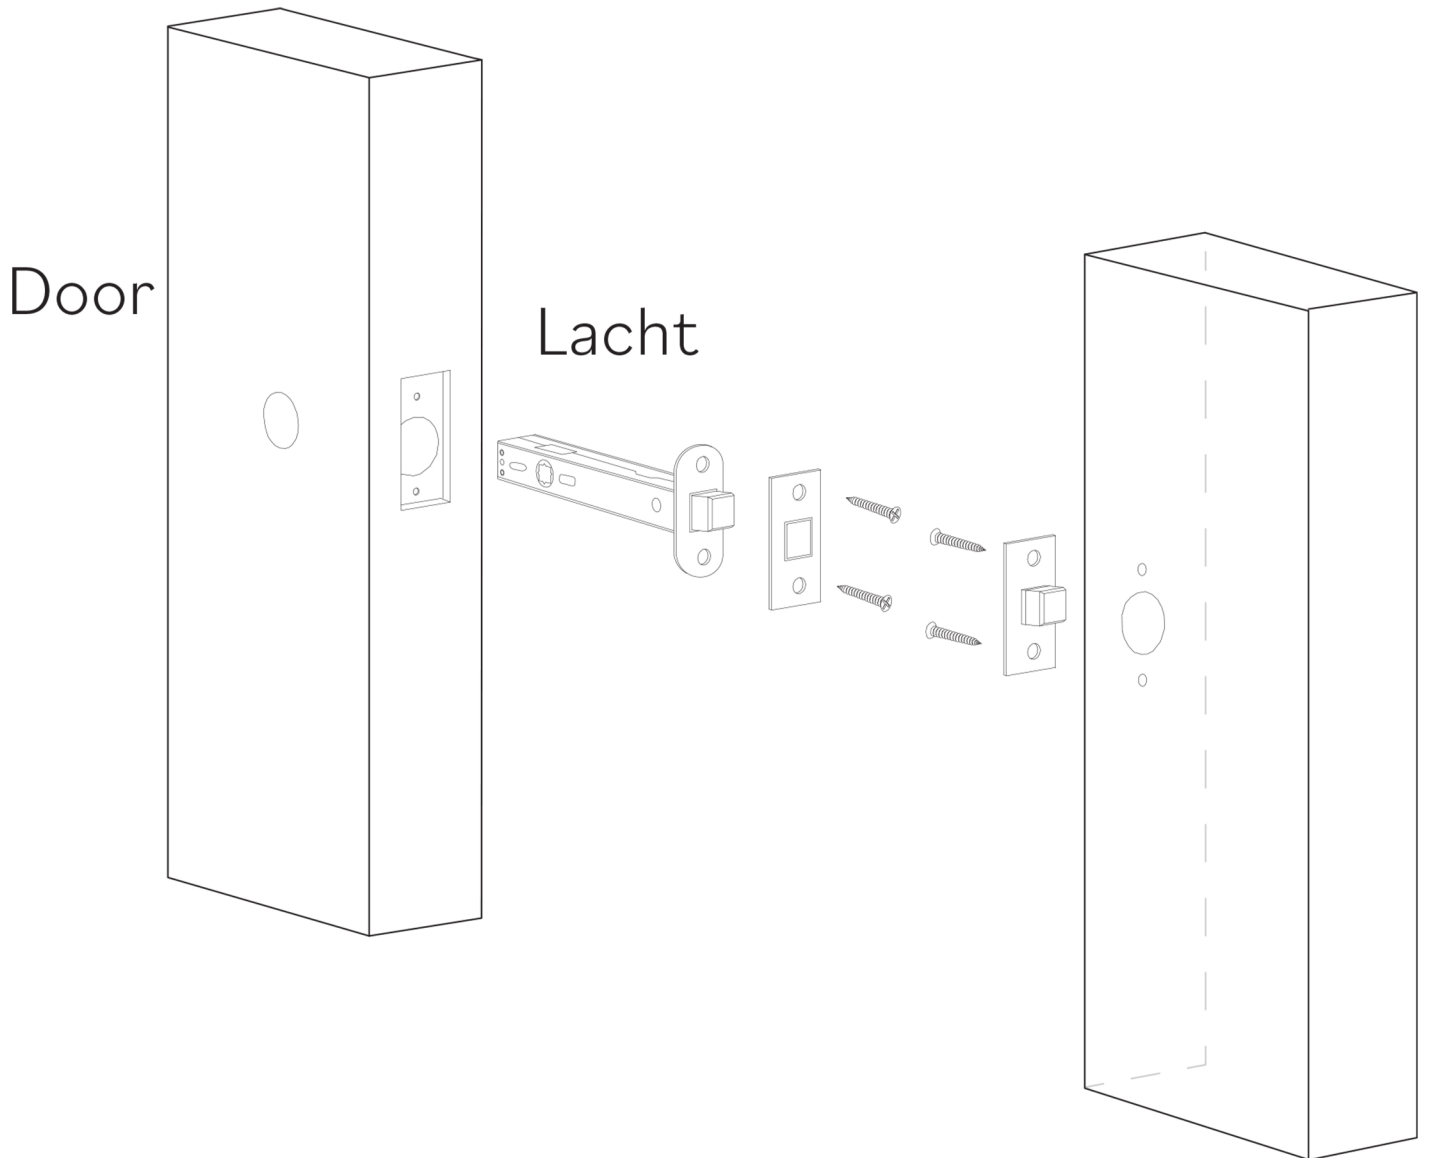

Model: HAN-LUX-CHR  
Category: Door Handle  
Material: Crystal  
Dimensions: 3.5"(L) x 2"(W) x 5.1"(H)

Description: Luxury crystal door handle in transparent handle / chrome hardware finish.

\*Numbers are in millimeters

## PASSAGE

### DOUBLE INSTALLATION

1 for the handle  
1 for the latchbolt