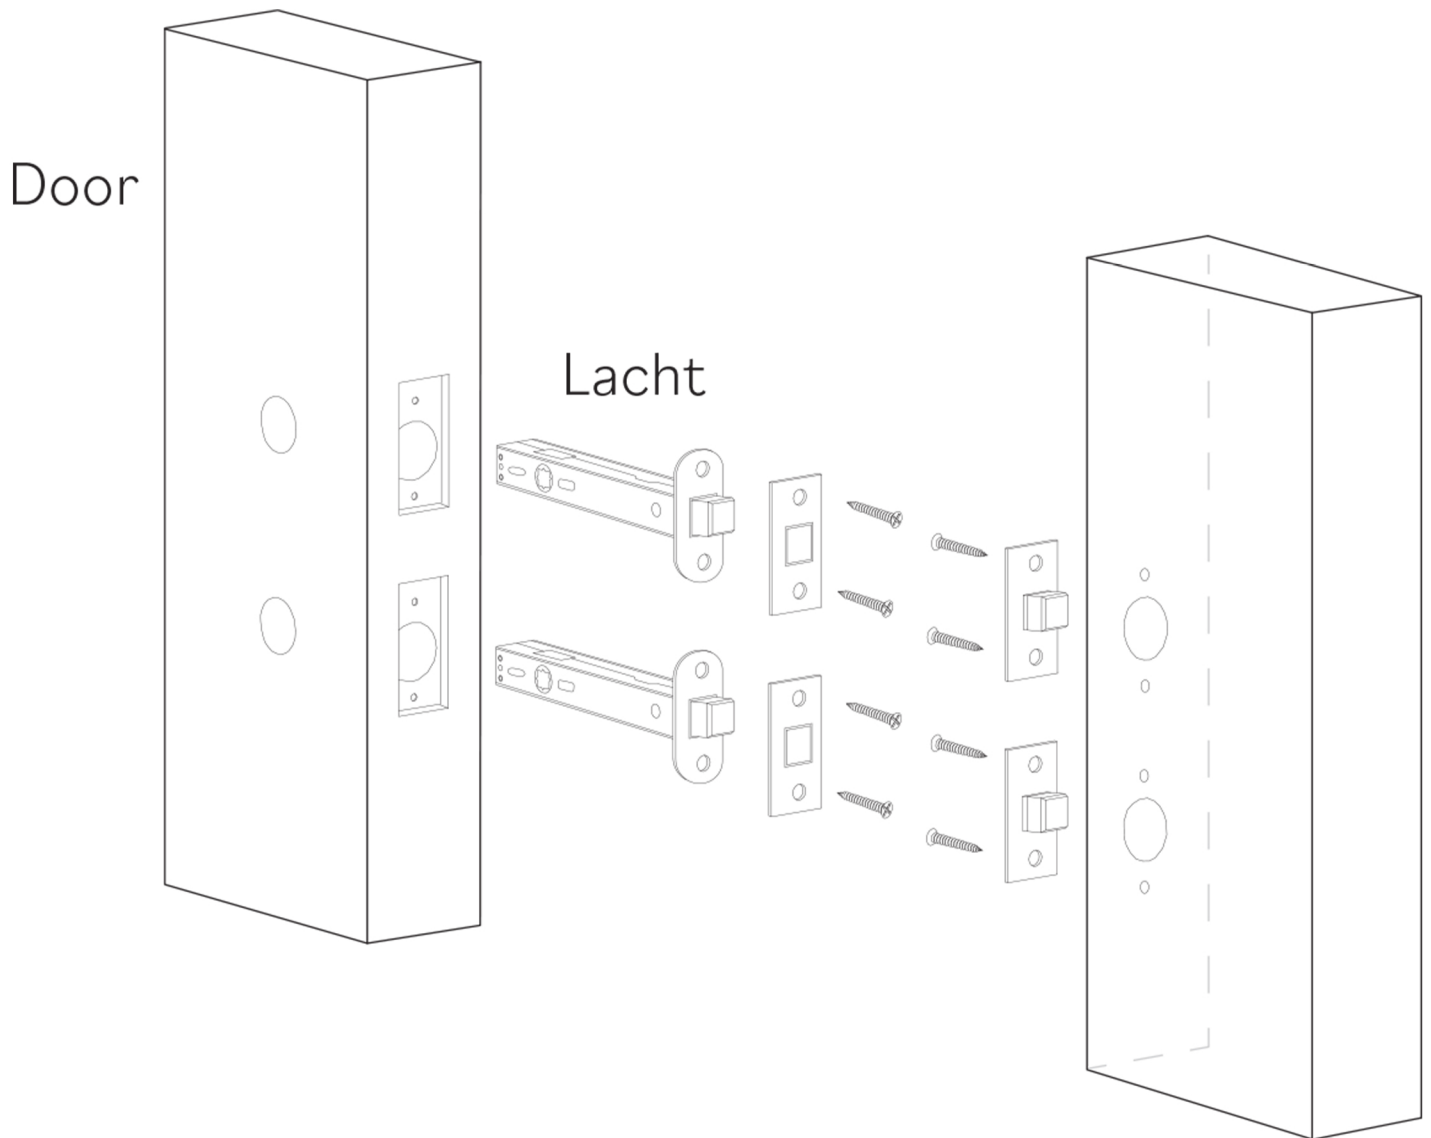

LUMA

Category: Door Handle

Material: Brass/Crystal

Dimensions: 5" (L) x 2" (W) x 2.1" (H)

128

Ø 52

*Numbers are in millimeters

ASSEMBLY INSTRUCTIONS

PASSAGE

ASSEMBLY INSTRUCTIONS PASSAGE WC

DOUBLE INSTALLATION

1 for the handle
1 for the latchbolt

ASSEMBLY INSTRUCTIONS

PRIVACY PIN