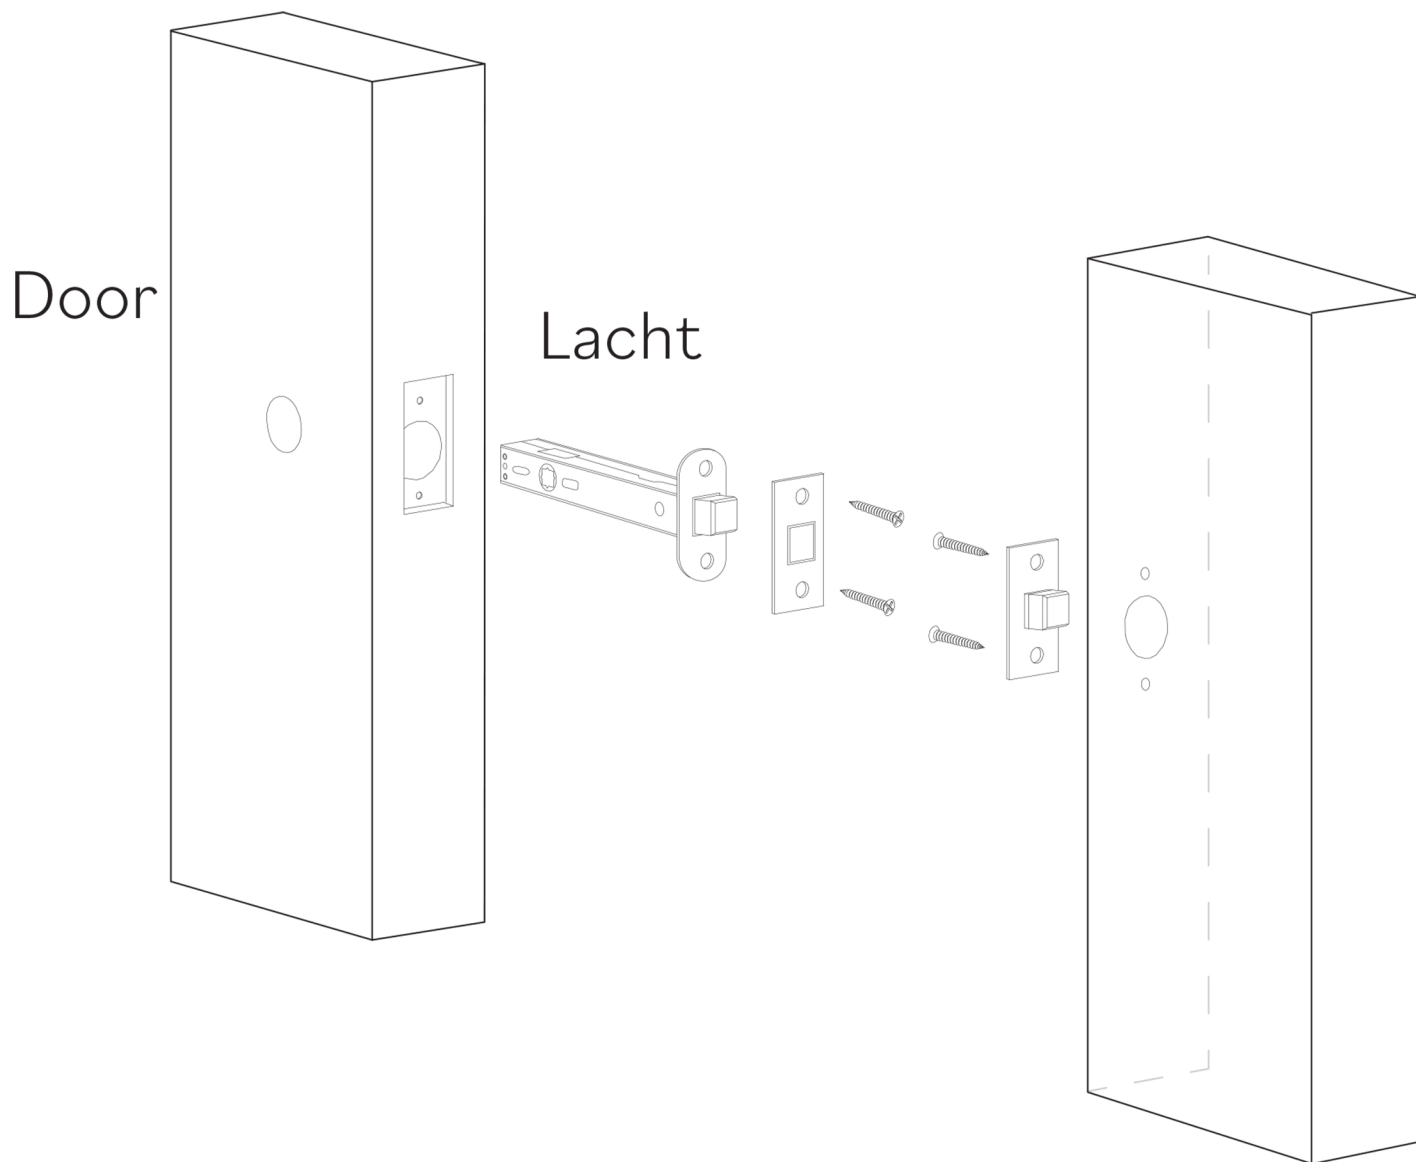

LUMA

Category: Door Handle

Material: Brass/Crystal

Dimensions: 5" (L) x 2" (W) x 2.1" (H)

128

Ø 52

*Numbers are in millimeters

ASSEMBLY INSTRUCTIONS

PASSAGE

ASSEMBLY INSTRUCTIONS PASSAGE WC

DOUBLE INSTALLATION

1 for the handle
1 for the latchbolt

ASSEMBLY INSTRUCTIONS

PRIVACY PIN