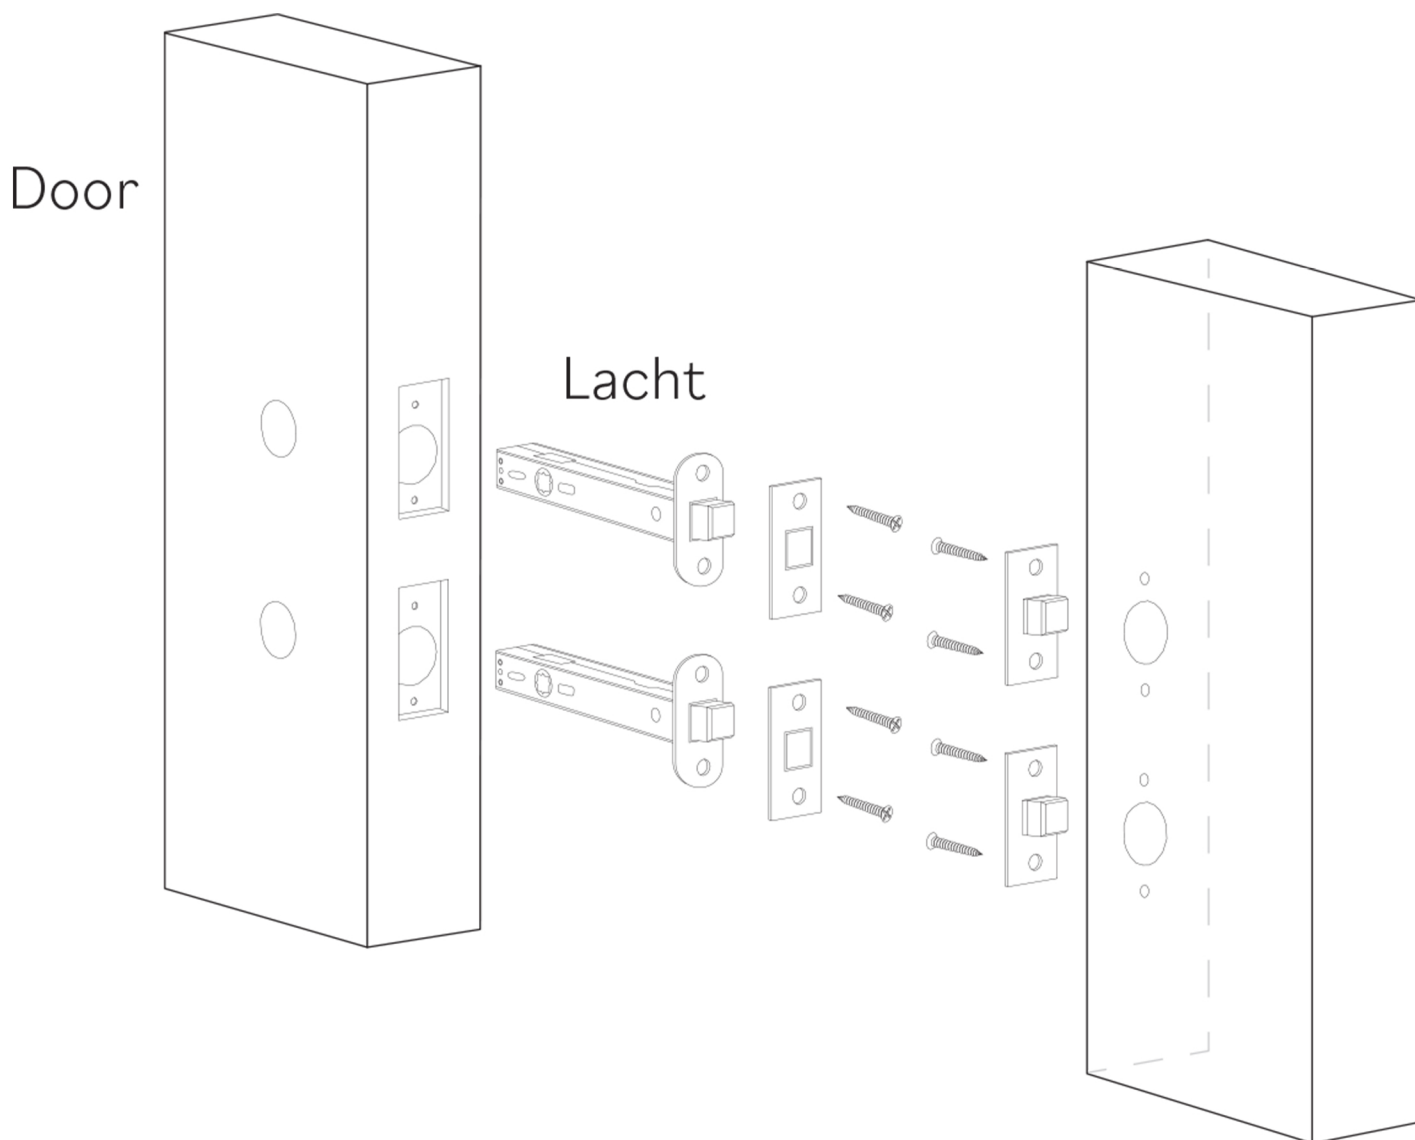

MODERN CRYSTAL DOOR HANDLE

Category: Door Handle

Material: Brass/Crystal

Dimensions: 5.3"(L) x 2"(W) x 2"(H)

*Numbers are in millimeters

ASSEMBLY INSTRUCTIONS

PASSAGE

ASSEMBLY INSTRUCTIONS PASSAGE WC

DOUBLE INSTALLATION

1 for the handle
1 for the latchbolt

ASSEMBLY INSTRUCTIONS PRIVACY PIN