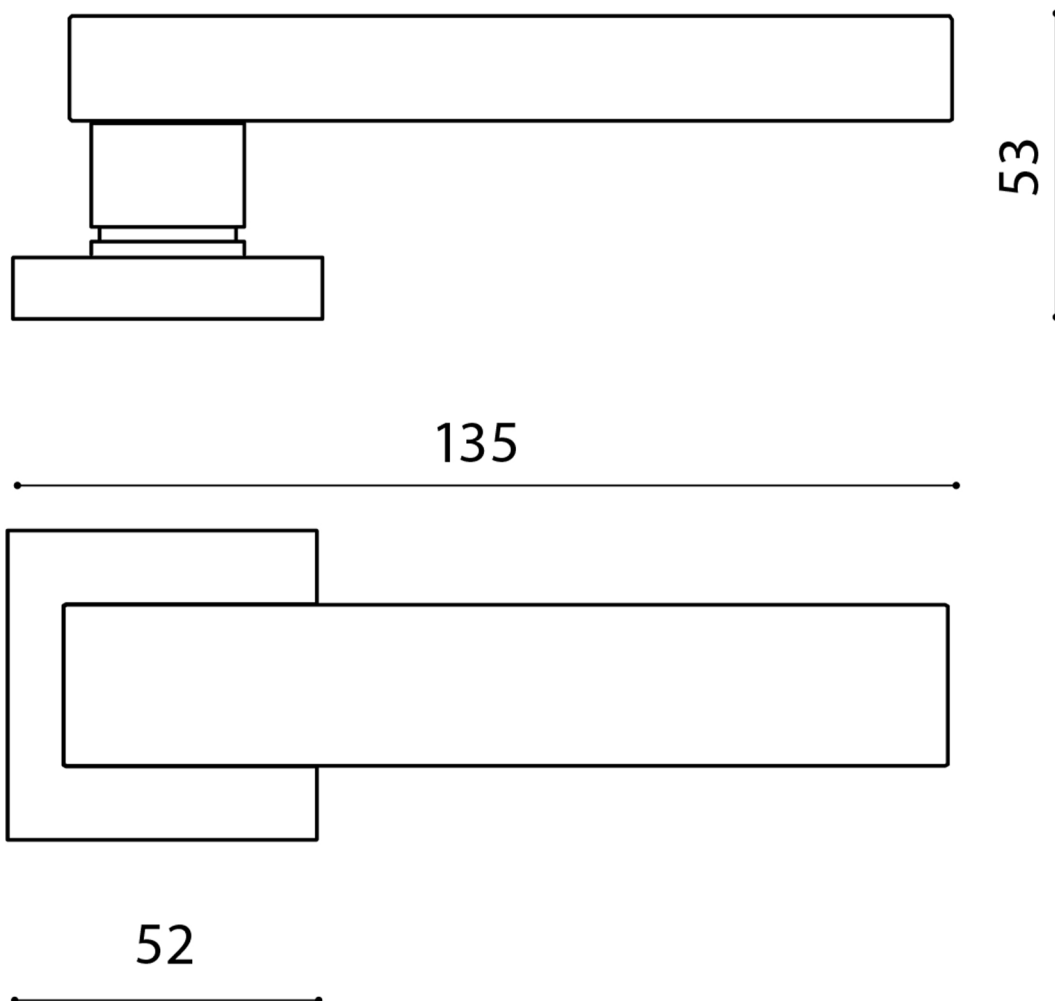

MODERN CRYSTAL DOOR HANDLE

Category: Door Handle

Material: Brass/Crystal

Dimensions: 5.3"(L) x 2"(W) x 2"(H)

*Numbers are in millimeters

ASSEMBLY INSTRUCTIONS

PASSAGE

ASSEMBLY INSTRUCTIONS PASSAGE WC

DOUBLE INSTALLATION

1 for the handle
1 for the latchbolt

ASSEMBLY INSTRUCTIONS PRIVACY PIN