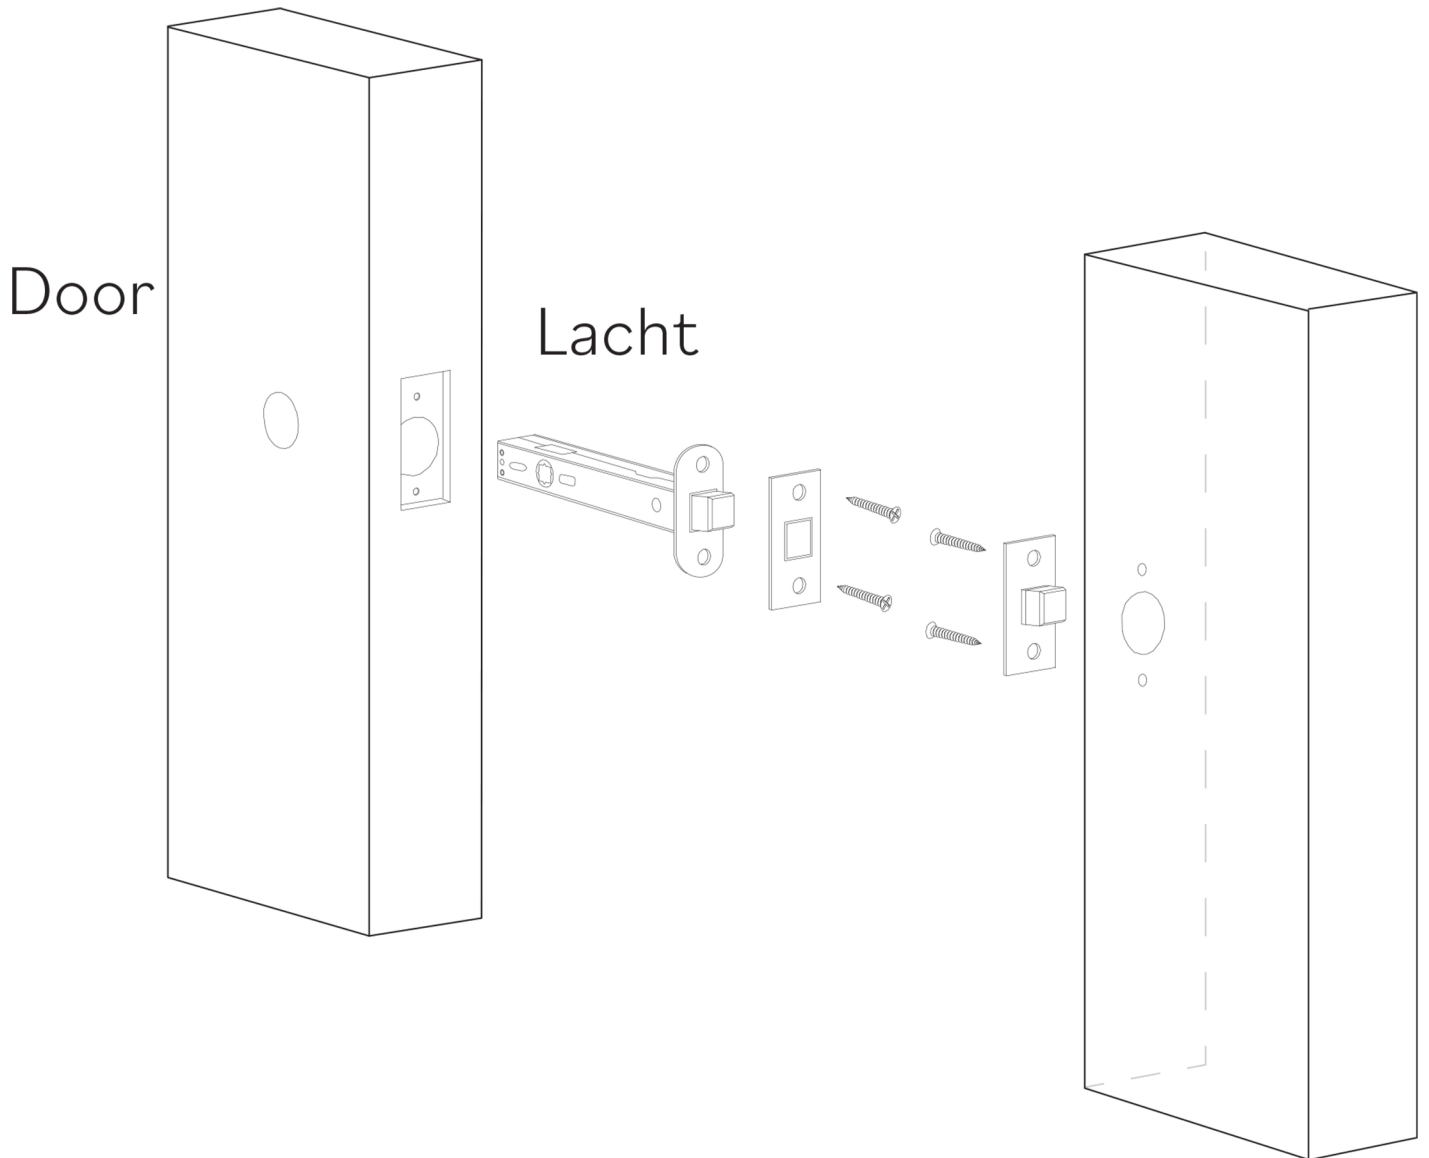

MODERN CRYSTAL DOOR HANDLE

Category: Door Handle

Material: Brass/Crystal

Dimensions: 5.3"(L) x 2"(W) x 2"(H)

*Numbers are in millimeters

ASSEMBLY INSTRUCTIONS

PASSAGE

ASSEMBLY INSTRUCTIONS PASSAGE WC

DOUBLE INSTALLATION

1 for the handle
1 for the latchbolt

ASSEMBLY INSTRUCTIONS PRIVACY PIN