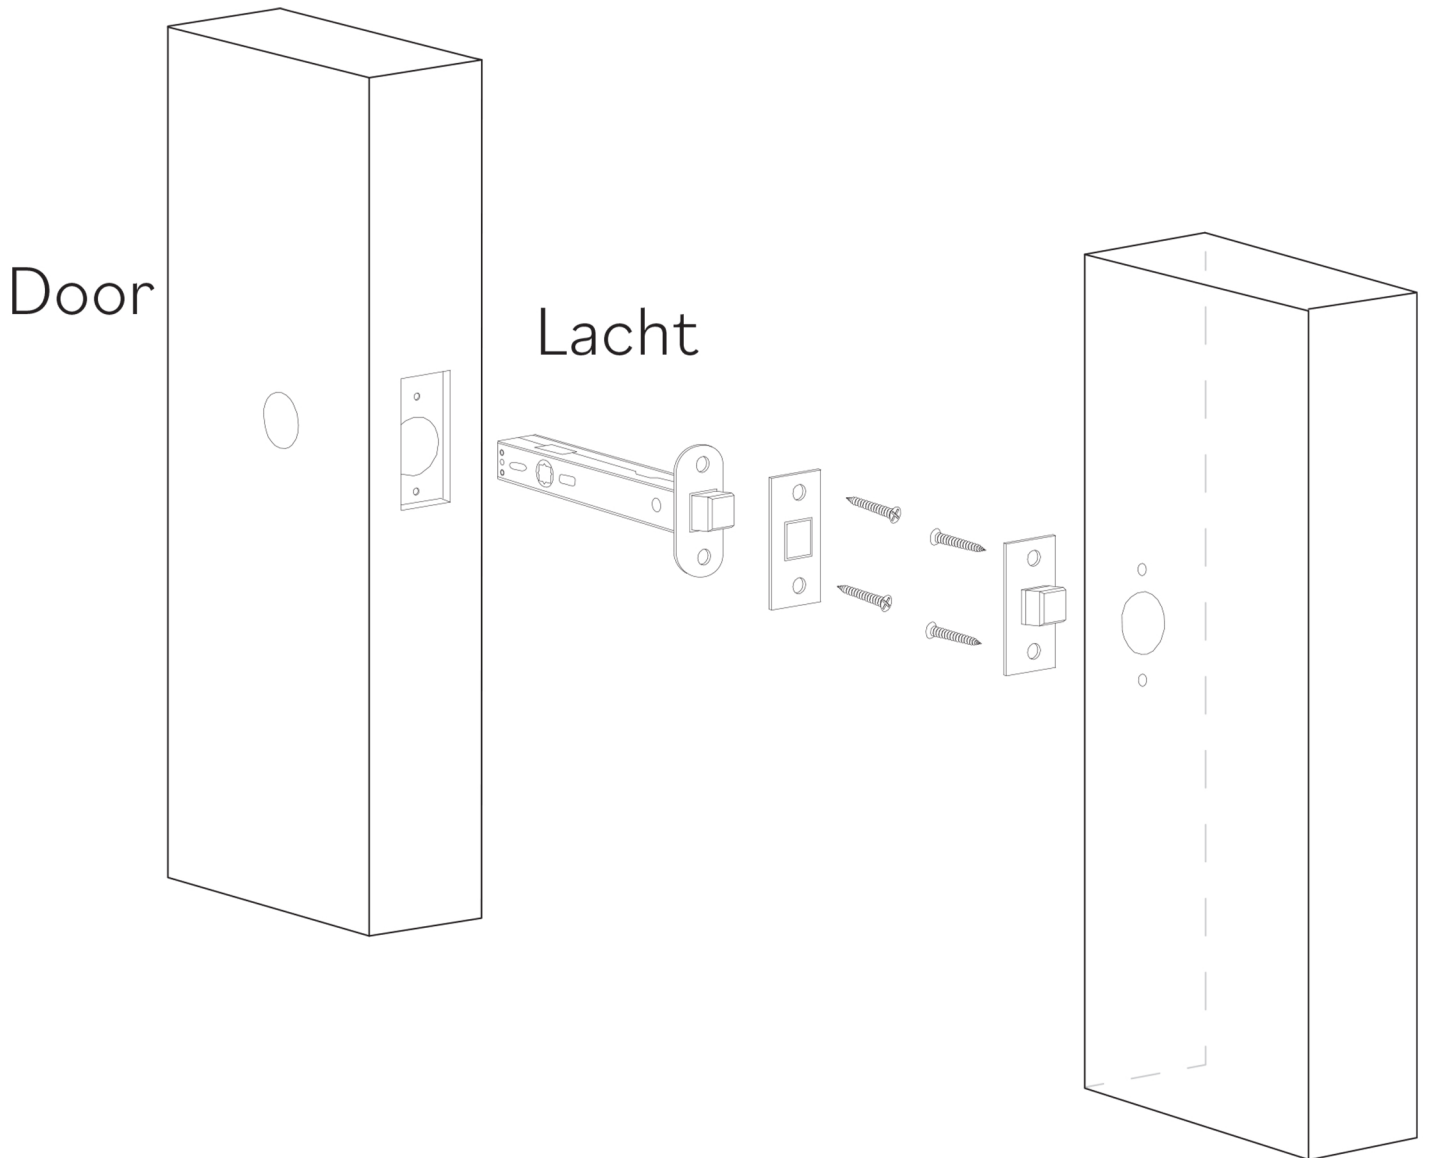

Model: HAN-KIC-CHR
Category: Door Handle
Material: Crystal
Dimensions: 2"(L) x 2"(W) x 5.3"(H)

Description: Luxury crystal door handle in transparent handle / chrome hardware finish.

*Numbers are in millimeters

ASSEMBLY INSTRUCTIONS

PASSAGE

ASSEMBLY INSTRUCTIONS PASSAGE WC

DOUBLE INSTALLATION

1 for the handle
1 for the latchbolt

ASSEMBLY INSTRUCTIONS

PRIVACY PIN