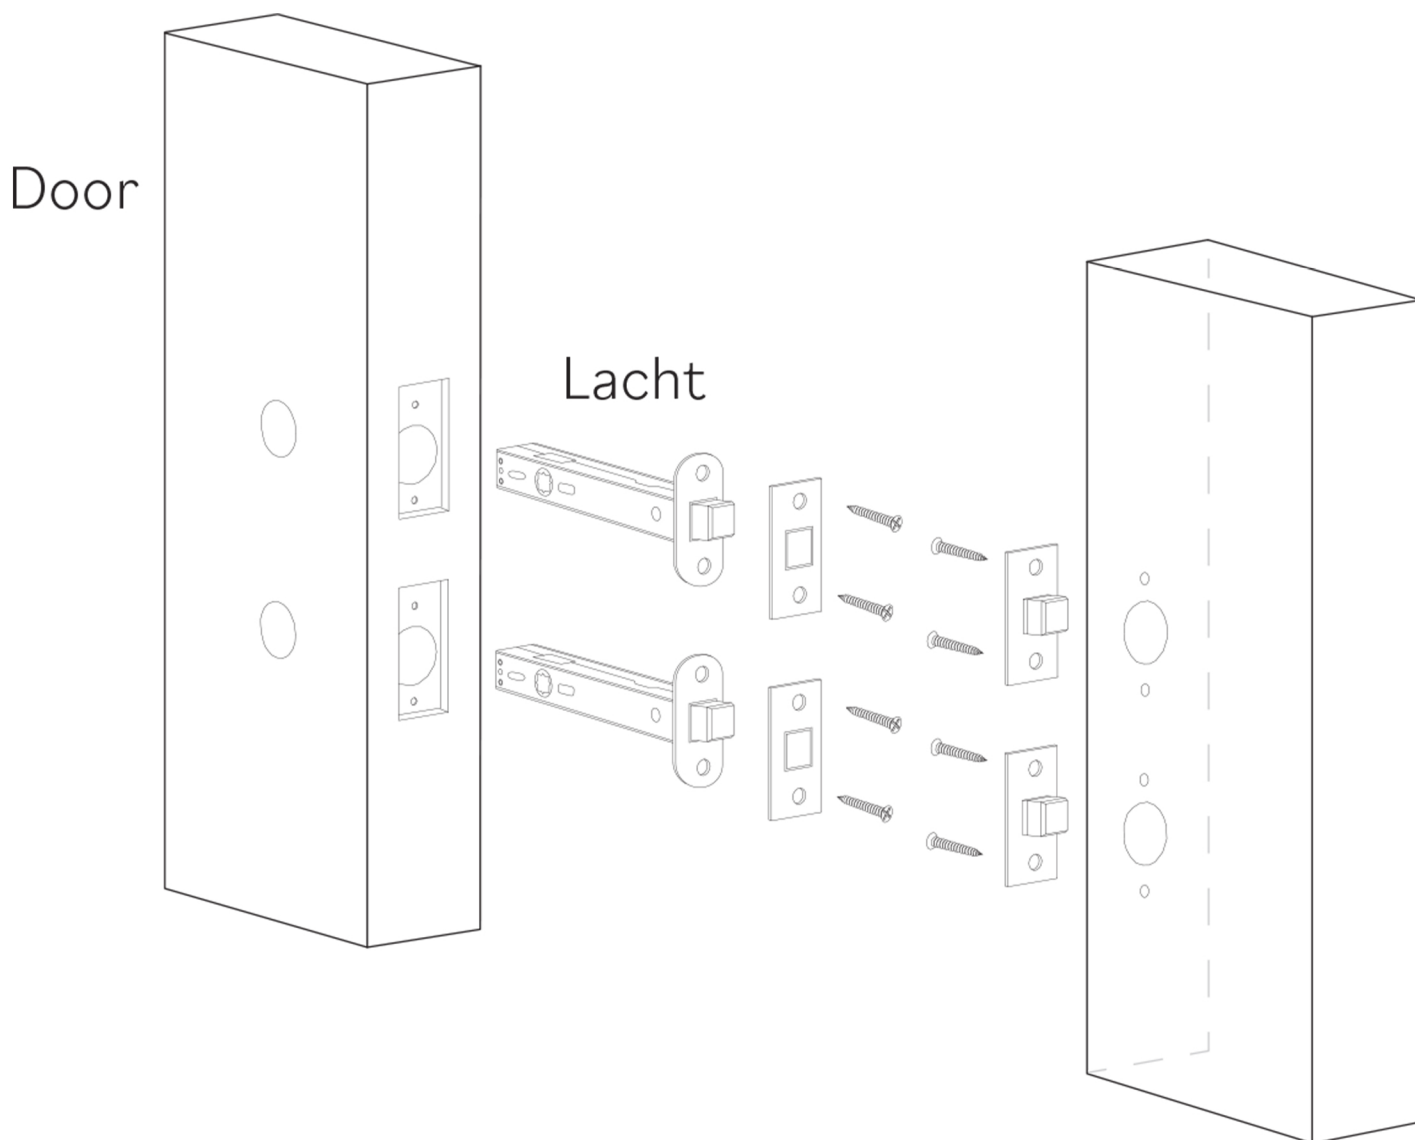

Model: HAN-KIC-CHR
Category: Door Handle
Material: Crystal
Dimensions: 2"(L) x 2"(W) x 5.3"(H)

Description: Luxury crystal door handle in transparent handle / chrome hardware finish.

*Numbers are in millimeters

ASSEMBLY INSTRUCTIONS

PASSAGE

ASSEMBLY INSTRUCTIONS PASSAGE WC

DOUBLE INSTALLATION

1 for the handle
1 for the latchbolt

ASSEMBLY INSTRUCTIONS

PRIVACY PIN