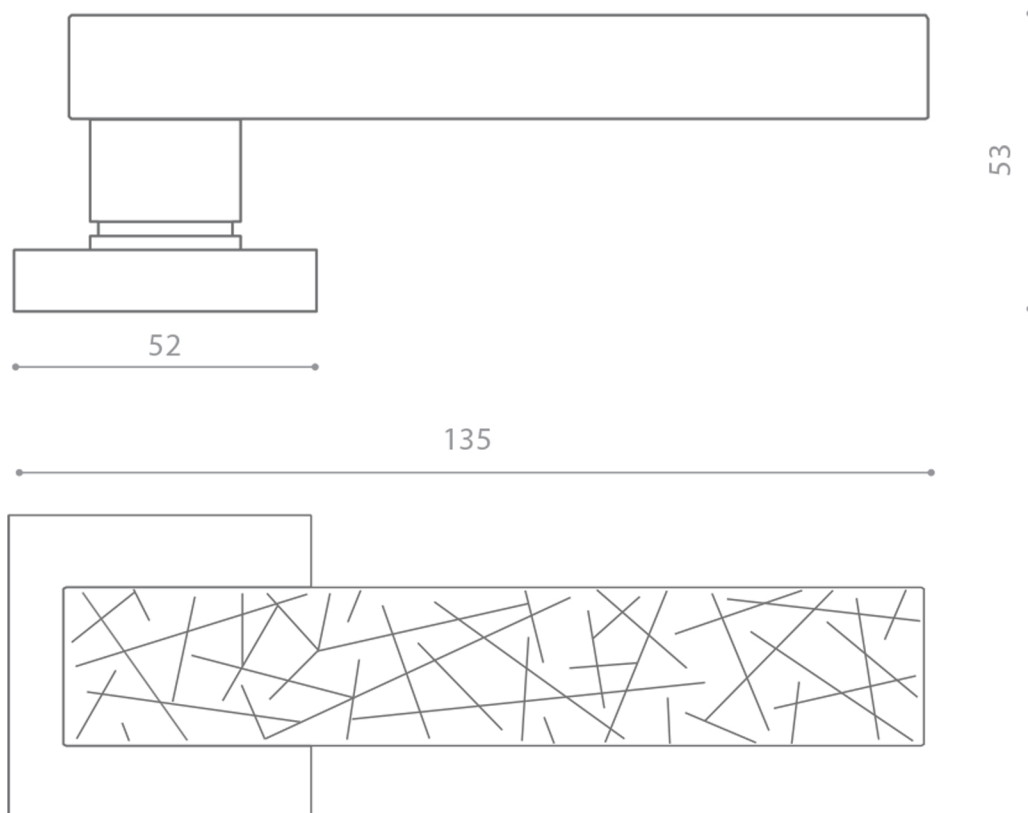

Model: HAN-KIC-CHR
Category: Door Handle
Material: Crystal
Dimensions: 2"(L) x 2"(W) x 5.3"(H)

Description: Luxury crystal door handle in transparent handle / chrome hardware finish.

*Numbers are in millimeters

ASSEMBLY INSTRUCTIONS

PASSAGE

ASSEMBLY INSTRUCTIONS PASSAGE WC

DOUBLE INSTALLATION

1 for the handle
1 for the latchbolt

ASSEMBLY INSTRUCTIONS

PRIVACY PIN