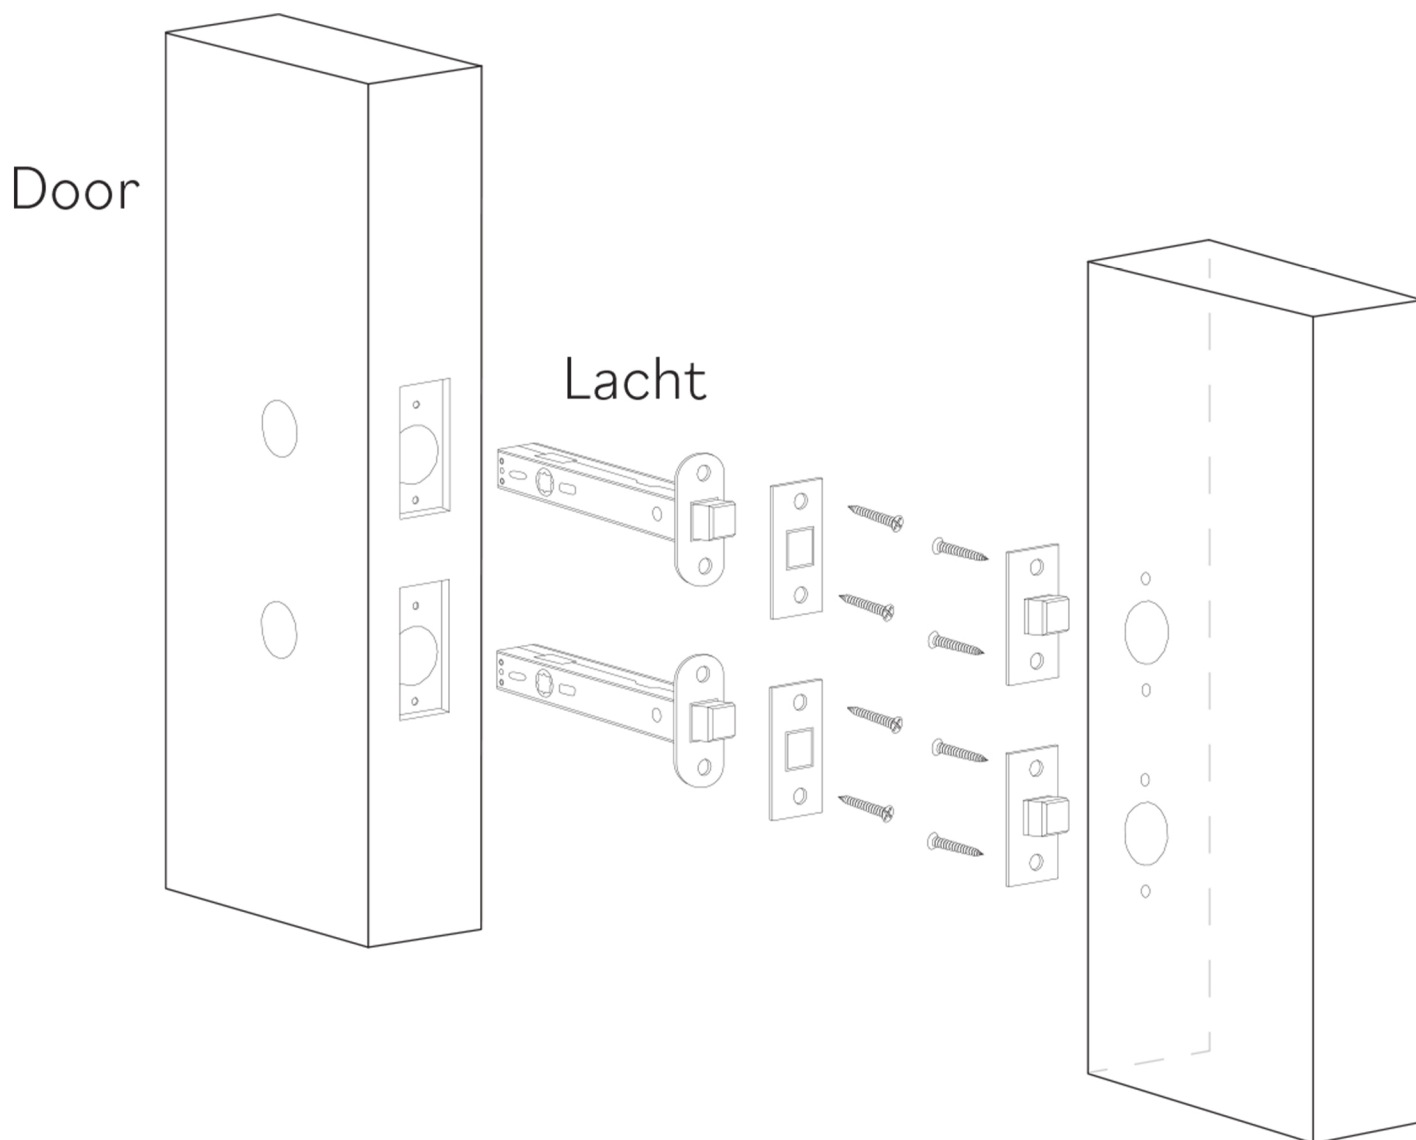

Model: HAN-KIC-BLK
Category: Door Handle
Material: Crystal
Dimensions: 2"(L) x 2"(W) x 5.3"(H)

Description: Luxury crystal door handle in black finish.

*Numbers are in millimeters

ASSEMBLY INSTRUCTIONS

PASSAGE

ASSEMBLY INSTRUCTIONS PASSAGE WC

DOUBLE INSTALLATION

1 for the handle
1 for the latchbolt

ASSEMBLY INSTRUCTIONS

PRIVACY PIN