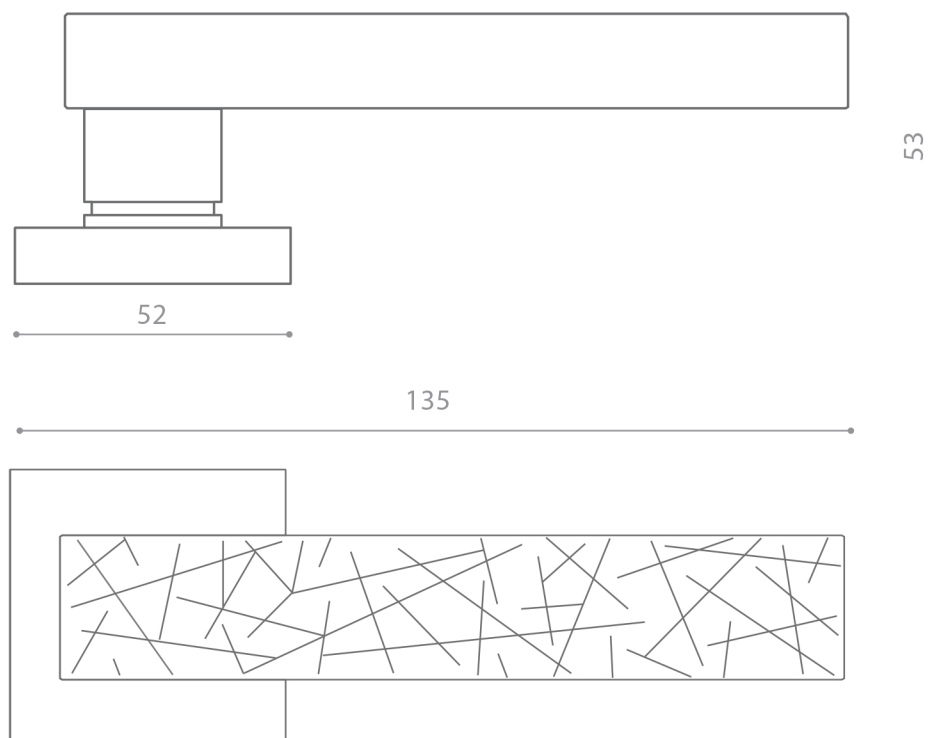

Model: HAN-KIC-BLK
Category: Door Handle
Material: Crystal
Dimensions: 2"(L) x 2"(W) x 5.3"(H)

Description: Luxury crystal door handle in black finish.

*Numbers are in millimeters

ASSEMBLY INSTRUCTIONS

PASSAGE

ASSEMBLY INSTRUCTIONS PASSAGE WC

DOUBLE INSTALLATION

1 for the handle
1 for the latchbolt

ASSEMBLY INSTRUCTIONS

PRIVACY PIN