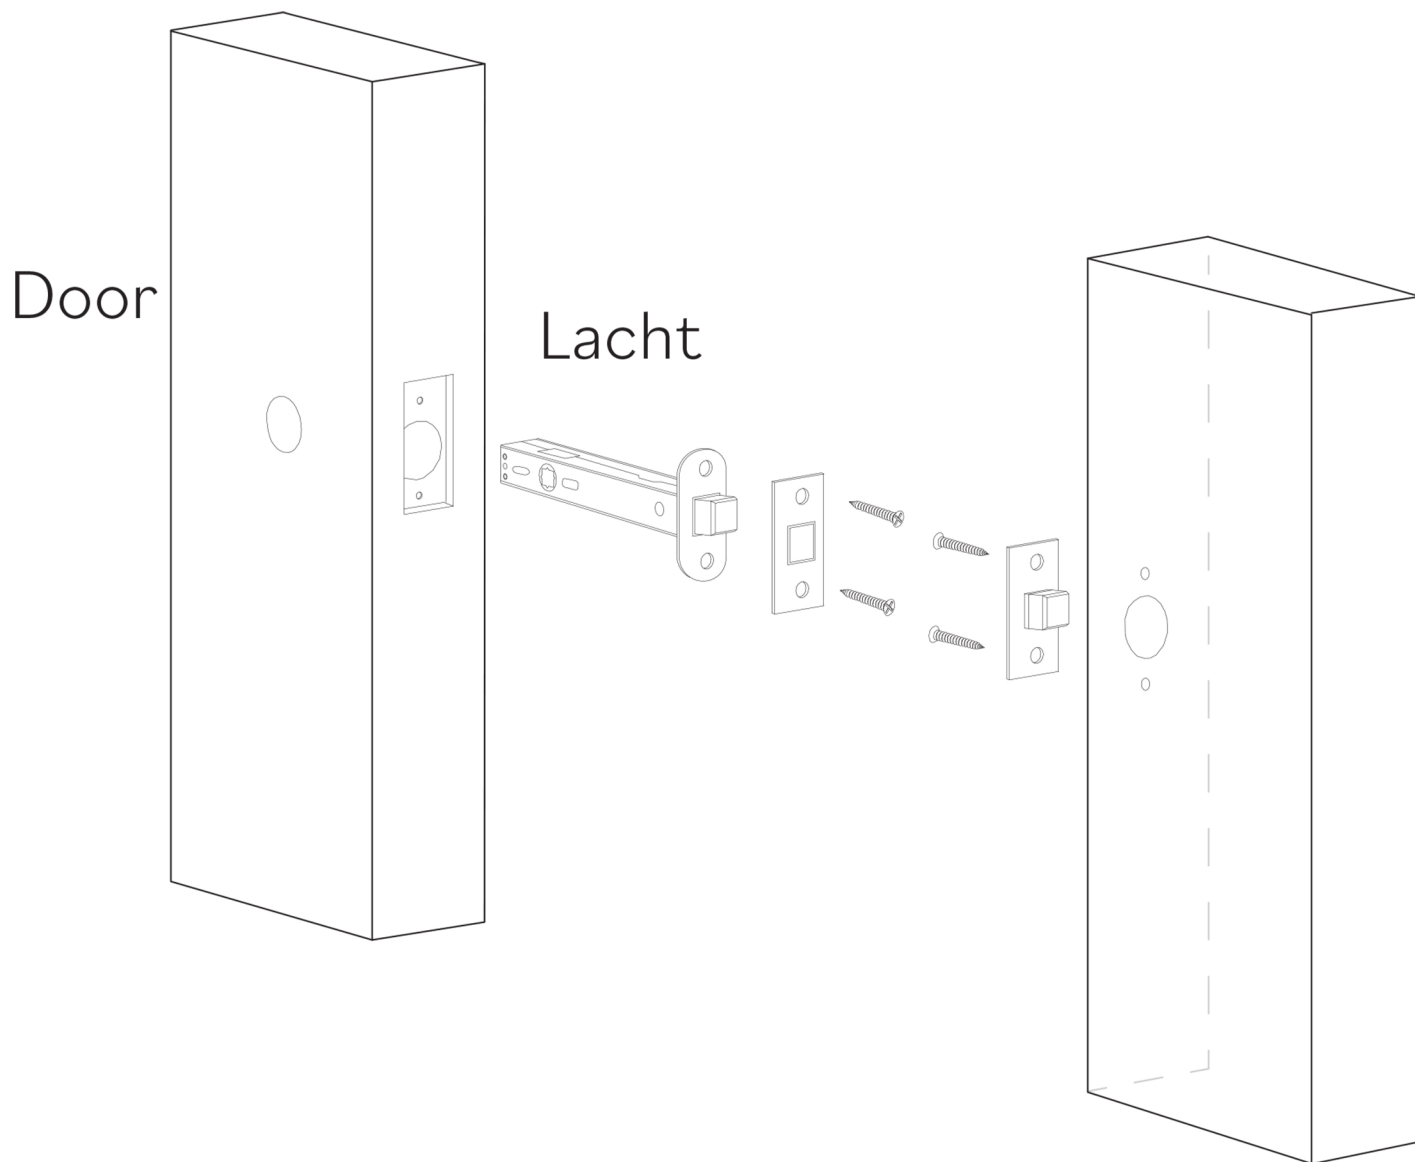

Model: HAN-KIC-BLK
Category: Door Handle
Material: Crystal
Dimensions: 2"(L) x 2"(W) x 5.3"(H)

Description: Luxury crystal door handle in black finish.

*Numbers are in millimeters

ASSEMBLY INSTRUCTIONS

PASSAGE

ASSEMBLY INSTRUCTIONS PASSAGE WC

DOUBLE INSTALLATION

1 for the handle
1 for the latchbolt

ASSEMBLY INSTRUCTIONS

PRIVACY PIN