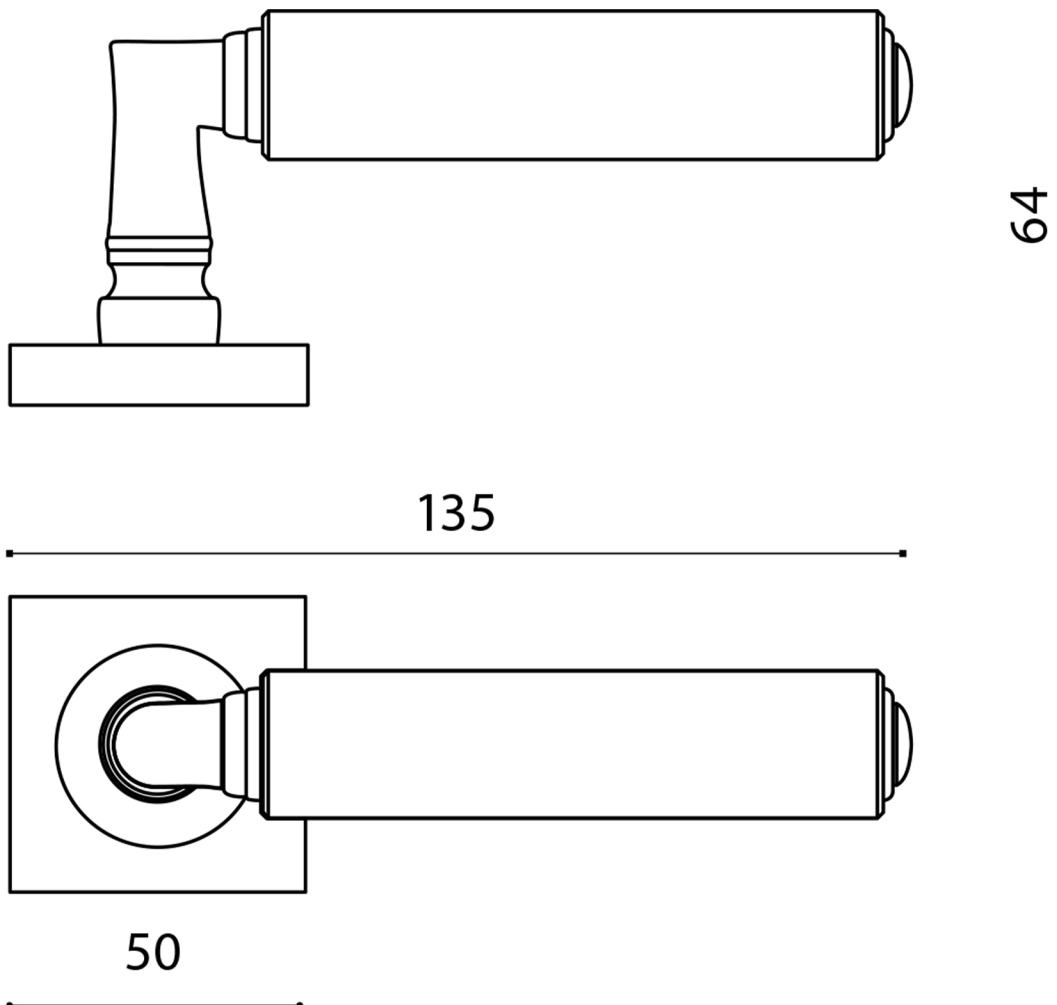

CUBO

Category: Door Handle

Material: Brass/Marble

Dimensions: 5.3"(L) x 1.9"(W) x 2.9"(H)

*Numbers are in millimeters

ASSEMBLY INSTRUCTIONS

PASSAGE

ASSEMBLY INSTRUCTIONS PASSAGE WC

DOUBLE INSTALLATION

1 for the handle
1 for the latchbolt

ASSEMBLY INSTRUCTIONS PRIVACY PIN