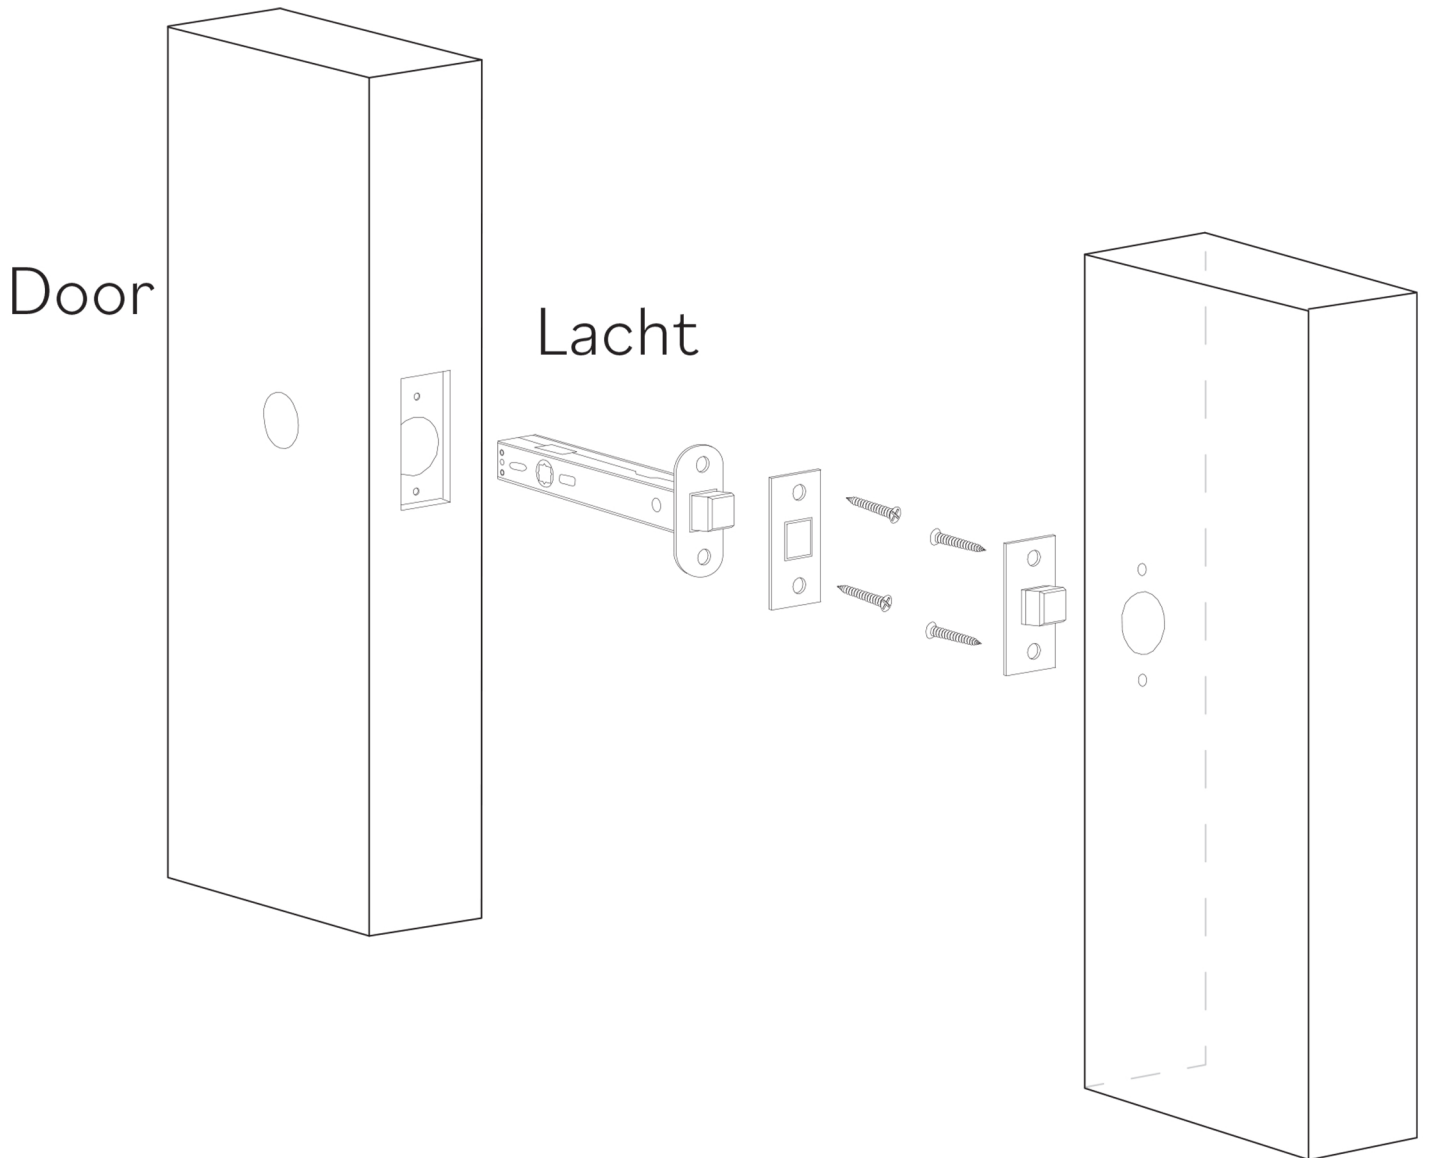

CUBO

Category: Door Handle

Material: Brass/Marble

Dimensions: 5.3"(L) x 1.9"(W) x 2.9"(H)

*Numbers are in millimeters

ASSEMBLY INSTRUCTIONS

PASSAGE

ASSEMBLY INSTRUCTIONS PASSAGE WC

DOUBLE INSTALLATION

1 for the handle
1 for the latchbolt

ASSEMBLY INSTRUCTIONS PRIVACY PIN