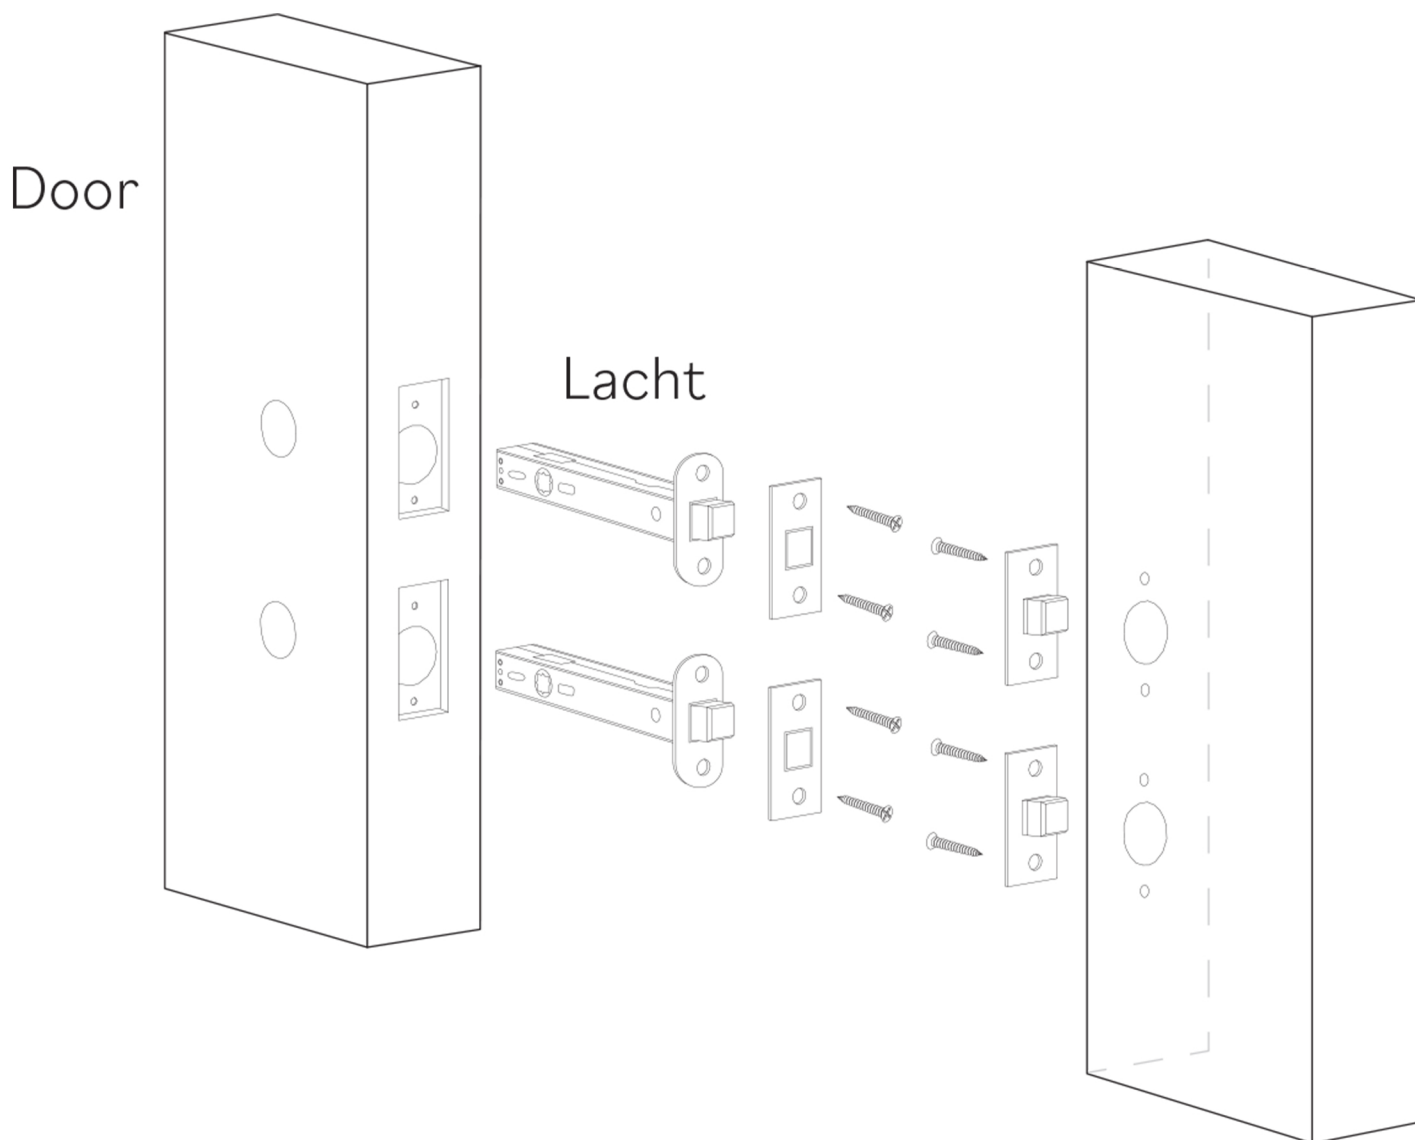

CUBO

Category: Door Handle

Material: Brass/Marble

Dimensions: 5.3"(L) x 1.9"(W) x 2.9"(H)

*Numbers are in millimeters

ASSEMBLY INSTRUCTIONS

PASSAGE

ASSEMBLY INSTRUCTIONS PASSAGE WC

DOUBLE INSTALLATION

1 for the handle
1 for the latchbolt

ASSEMBLY INSTRUCTIONS PRIVACY PIN