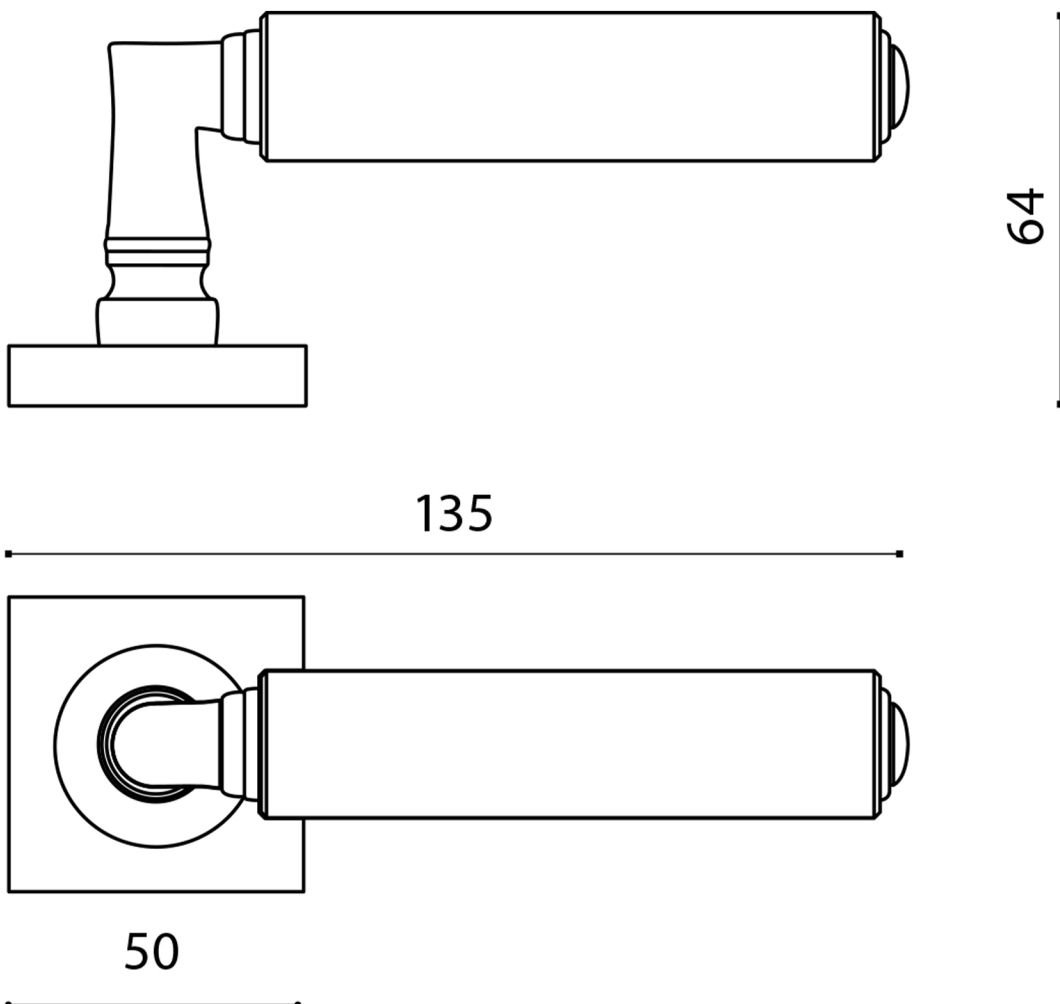

CUBO

Category: Door Handle

Material: Brass/Crystal

Dimensions: 5.3"(L) x 1.9"(W) x 2.9"(H)

*Numbers are in millimeters

ASSEMBLY INSTRUCTIONS

PASSAGE

ASSEMBLY INSTRUCTIONS PASSAGE WC

DOUBLE INSTALLATION

1 for the handle
1 for the latchbolt

ASSEMBLY INSTRUCTIONS

PRIVACY PIN