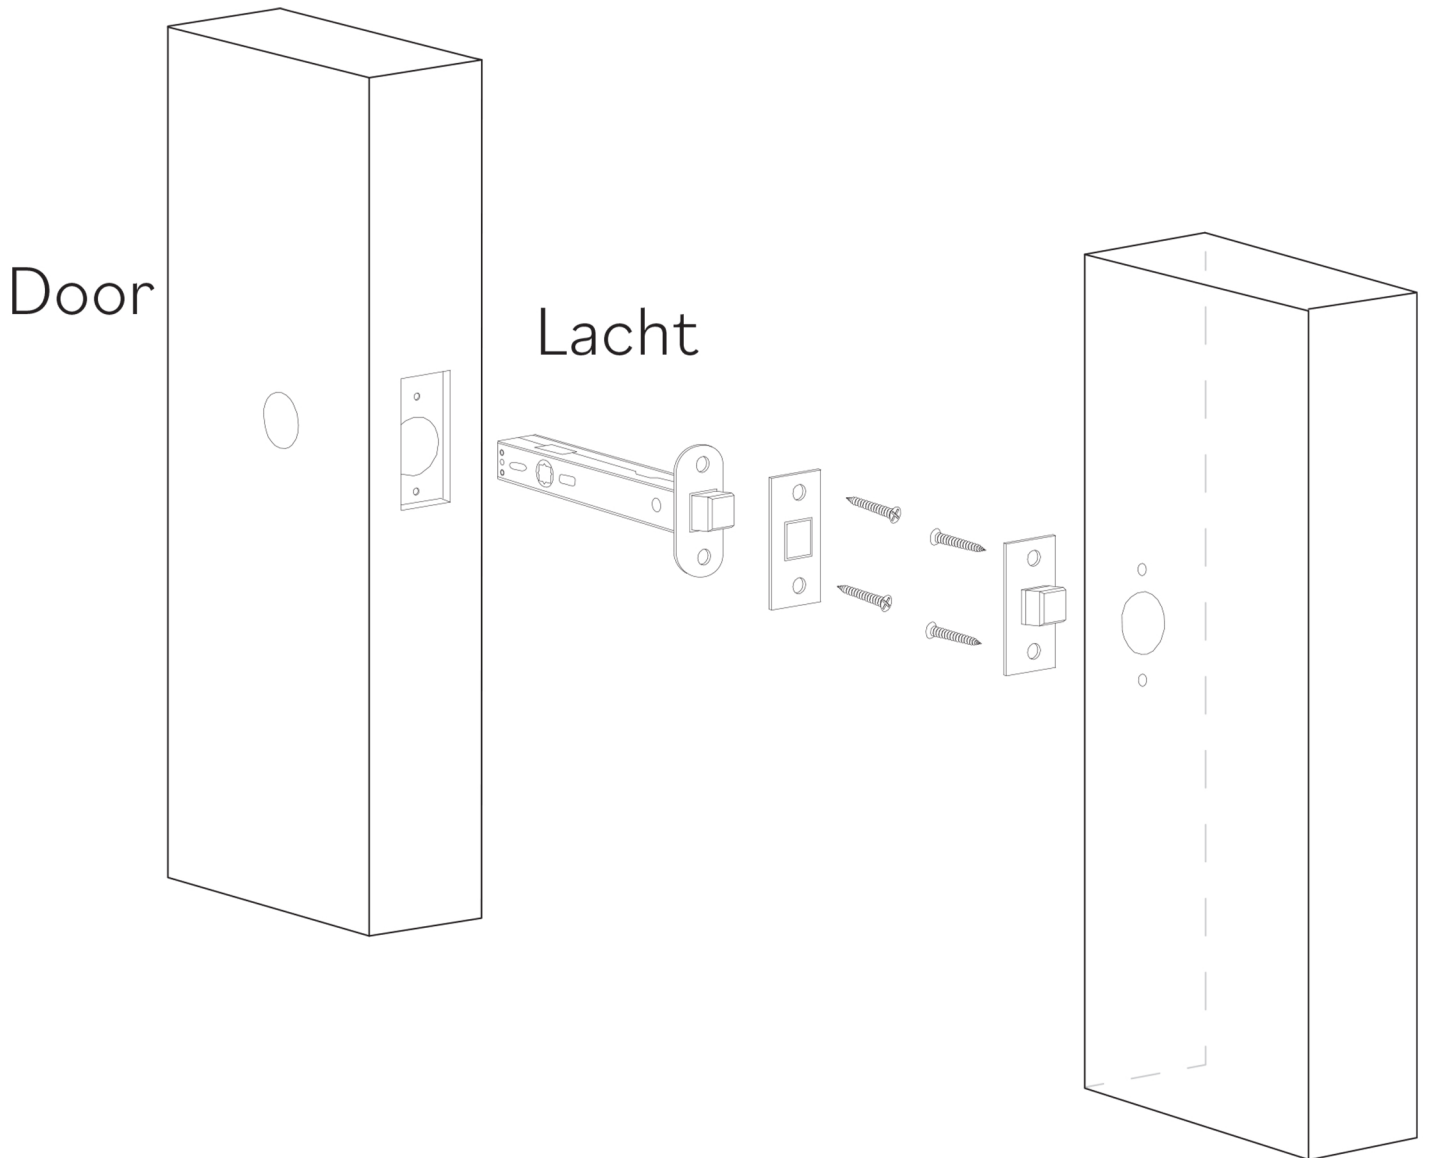

CUBO

Category: Door Handle

Material: Brass/Crystal

Dimensions: 5.3"(L) x 1.9"(W) x 2.9"(H)

*Numbers are in millimeters

ASSEMBLY INSTRUCTIONS

PASSAGE

ASSEMBLY INSTRUCTIONS PASSAGE WC

DOUBLE INSTALLATION

1 for the handle
1 for the latchbolt

ASSEMBLY INSTRUCTIONS

PRIVACY PIN