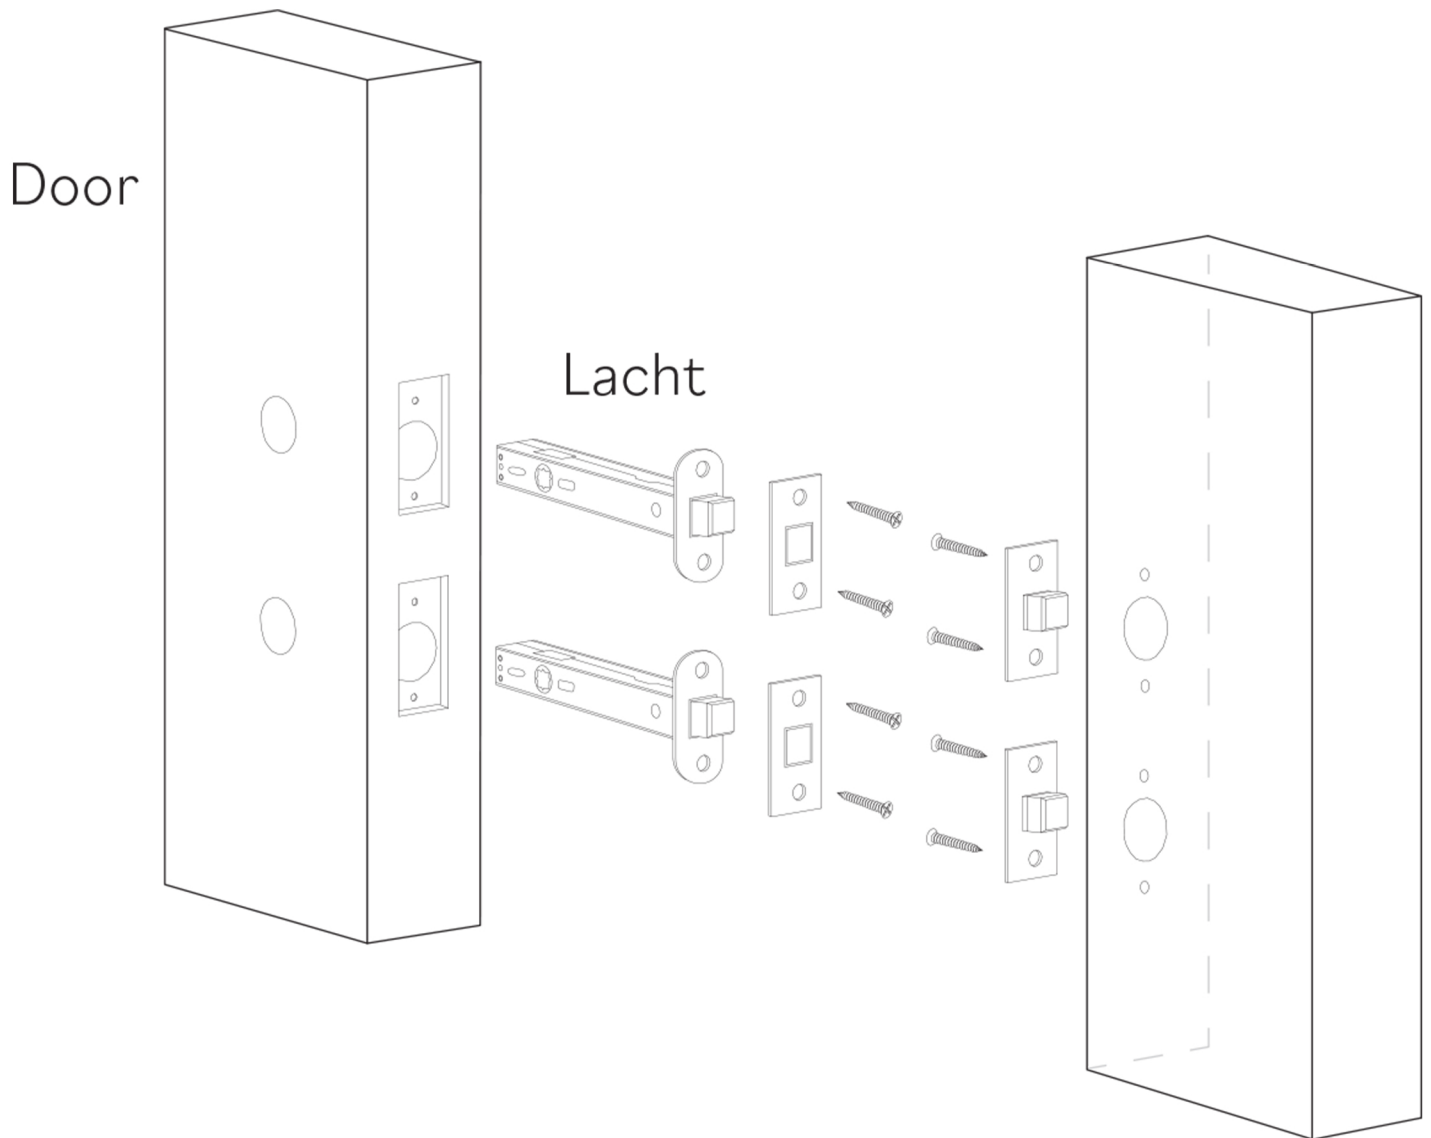

CUBO

Category: Door Handle

Material: Brass/Crystal

Dimensions: 5.3"(L) x 1.9"(W) x 2.9"(H)

*Numbers are in millimeters

ASSEMBLY INSTRUCTIONS

PASSAGE

ASSEMBLY INSTRUCTIONS PASSAGE WC

DOUBLE INSTALLATION

1 for the handle
1 for the latchbolt

ASSEMBLY INSTRUCTIONS

PRIVACY PIN