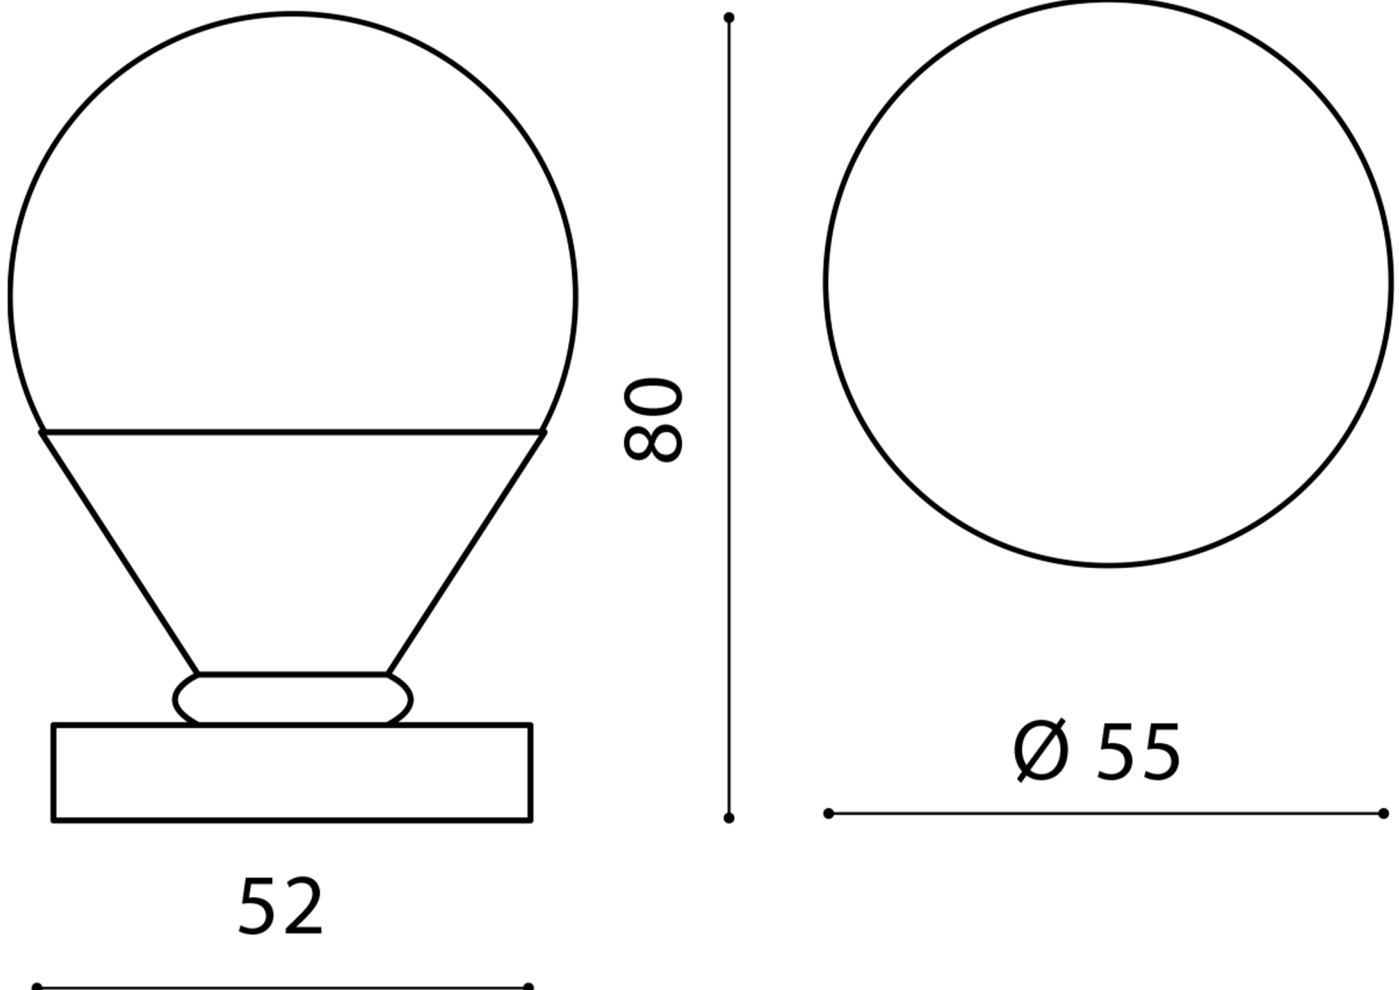

ASTRO

Category: Door Handle

Material: Brass/Crystal

Dimensions: 2.1" (L) x 2.1" (W) x 3.1" (H)

*Numbers are in millimeters

ASSEMBLY INSTRUCTIONS

PASSAGE

ASSEMBLY INSTRUCTIONS PASSAGE WC

DOUBLE INSTALLATION

1 for the handle
1 for the latchbolt

ASSEMBLY INSTRUCTIONS

PRIVACY PIN