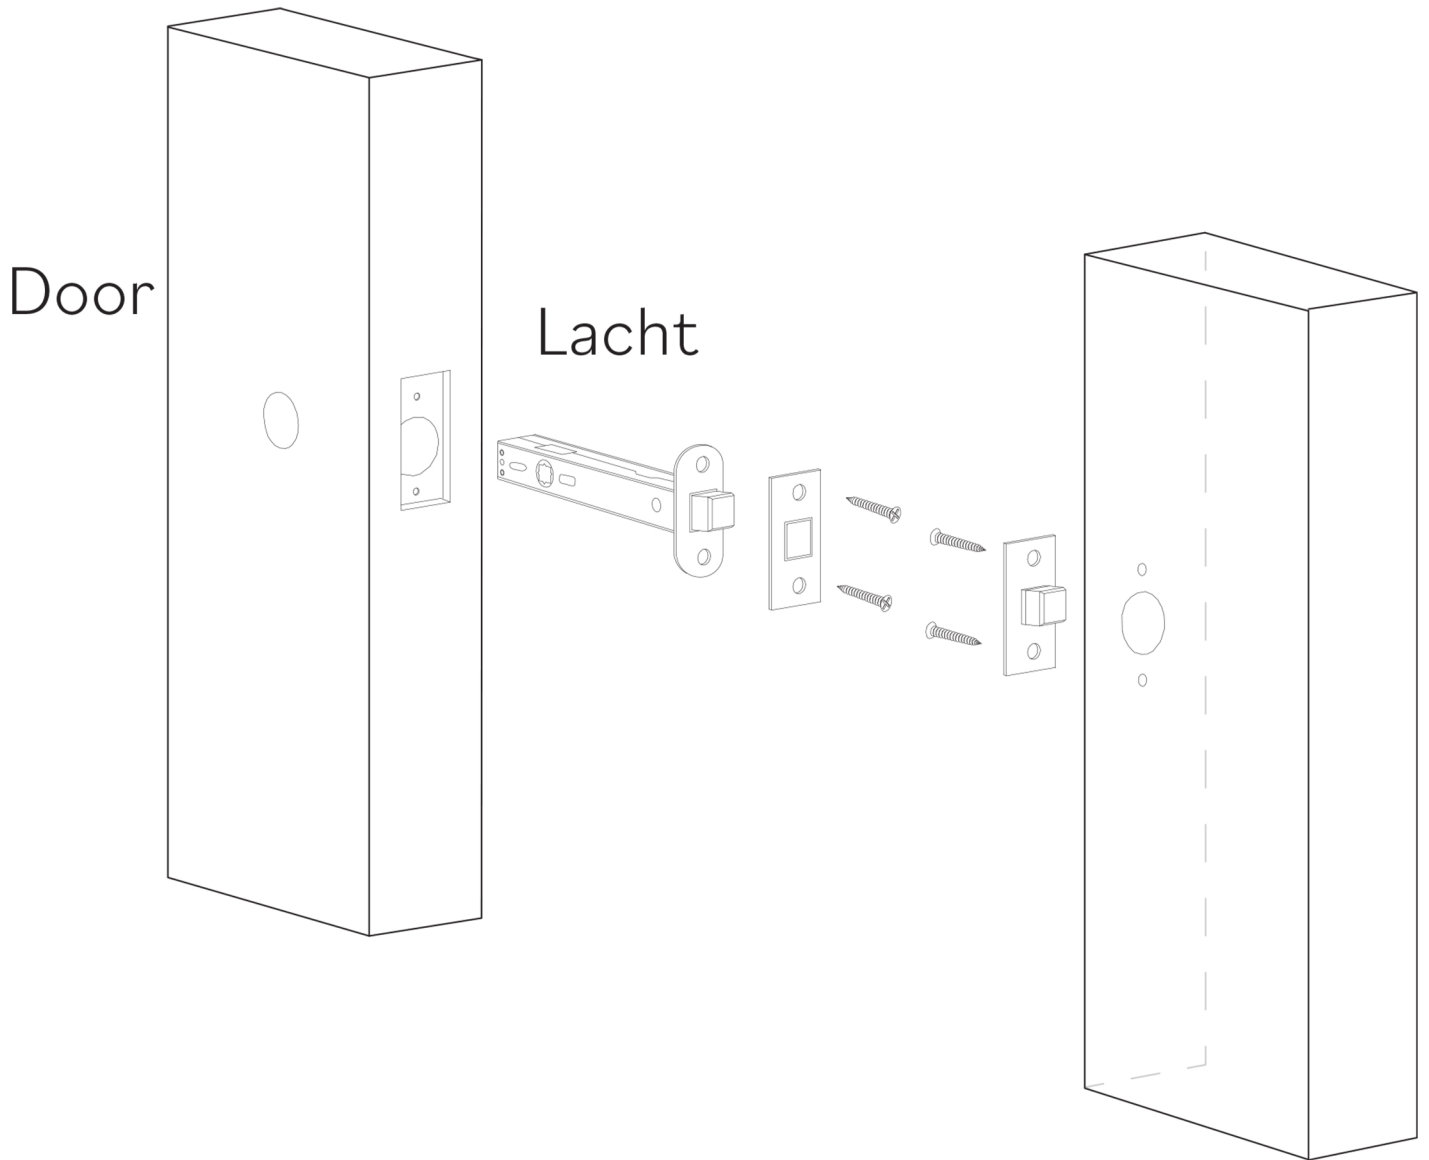

ASTRO

Category: Door Handle

Material: Brass/Crystal

Dimensions: 2.1" (L) x 2.1" (W) x 3.1" (H)

*Numbers are in millimeters

ASSEMBLY INSTRUCTIONS

PASSAGE

ASSEMBLY INSTRUCTIONS PASSAGE WC

DOUBLE INSTALLATION

1 for the handle
1 for the latchbolt

ASSEMBLY INSTRUCTIONS

PRIVACY PIN