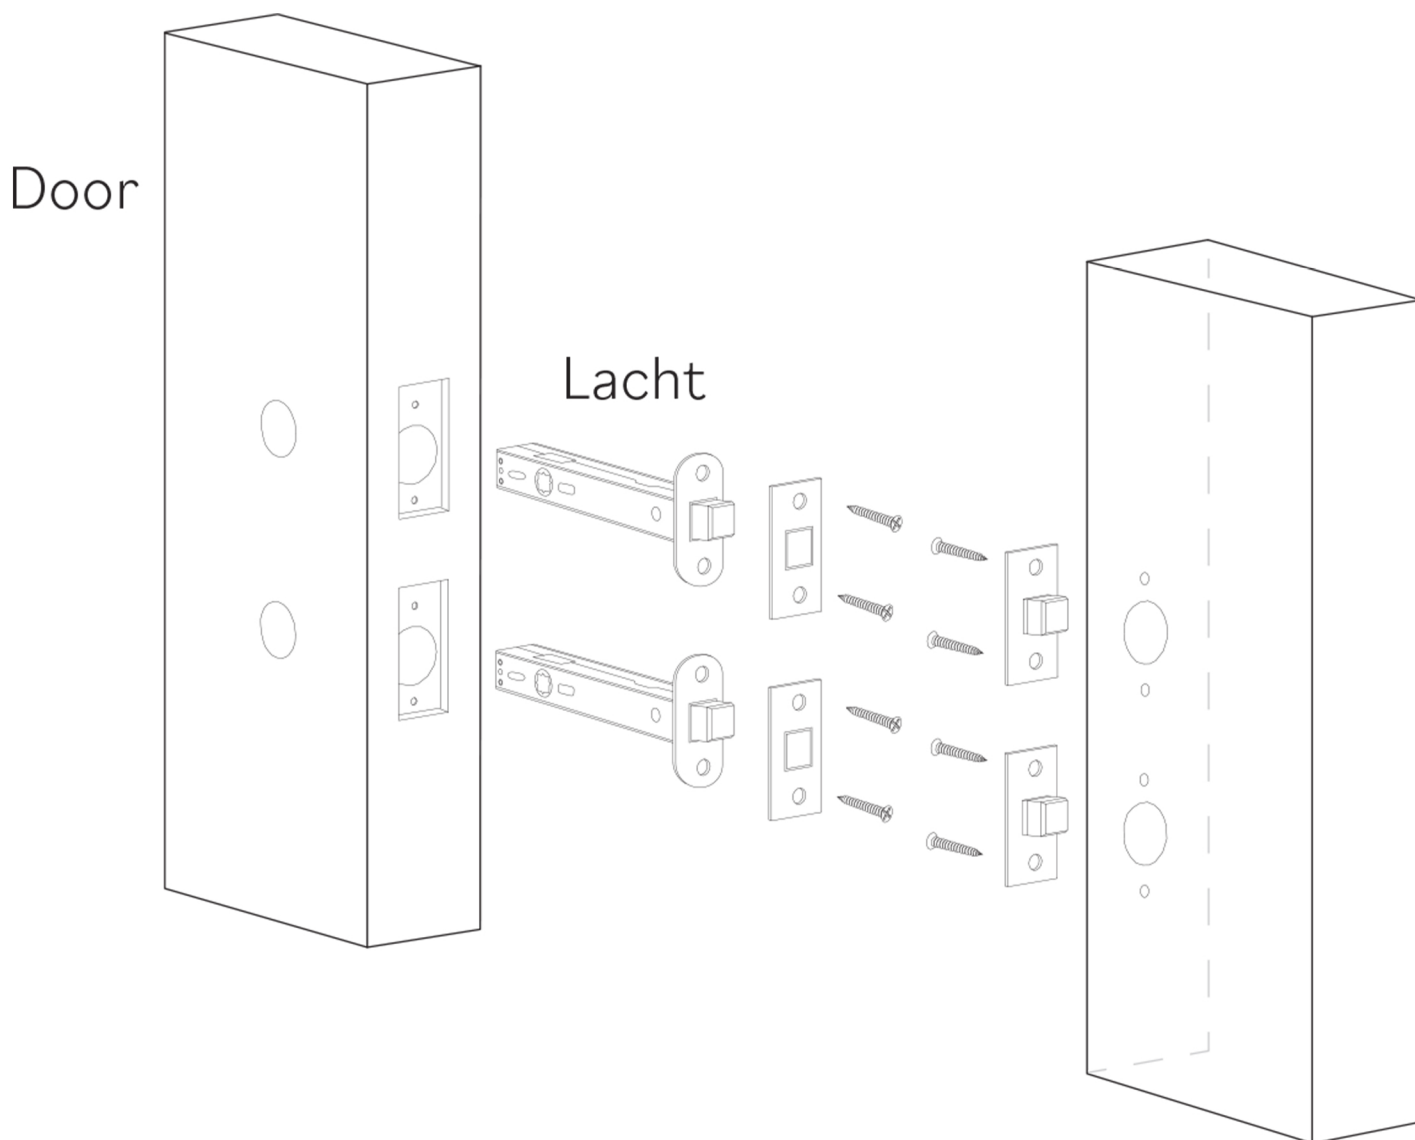

ASTRO

Category: Door Handle

Material: Brass/Crystal

Dimensions: 2.1" (L) x 2.1" (W) x 3.1" (H)

*Numbers are in millimeters

ASSEMBLY INSTRUCTIONS

PASSAGE

ASSEMBLY INSTRUCTIONS PASSAGE WC

DOUBLE INSTALLATION

1 for the handle
1 for the latchbolt

ASSEMBLY INSTRUCTIONS

PRIVACY PIN