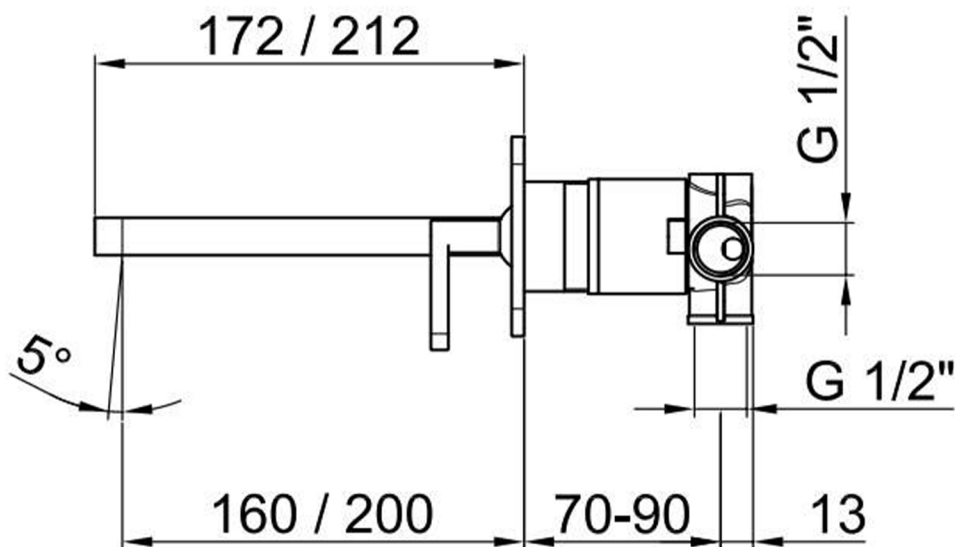

FAU-WLI-PGL

Category: Bathroom Faucet

Material: Lead-Free Brass

Dimensions: 5.5" (L) x 3.1" (W) x 6.7" (H)

Description: Luxury bathroom faucet in polished gold finish.

*Numbers are in millimeter