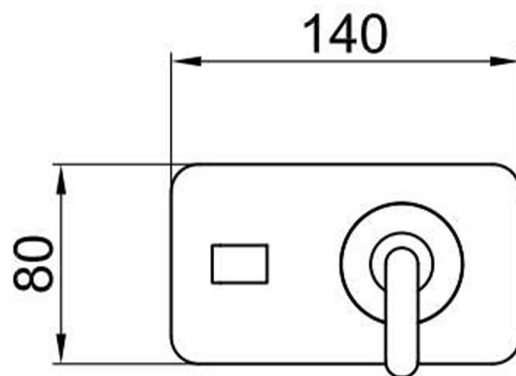

FAU-WLI-PGL

Category: Bathroom Faucet

Material: Lead-Free Brass

Dimensions: 5.5" (L) x 3.1" (W) x 6.7" (H)

Description: Luxury bathroom faucet in polished gold finish.

*Numbers are in millimeter