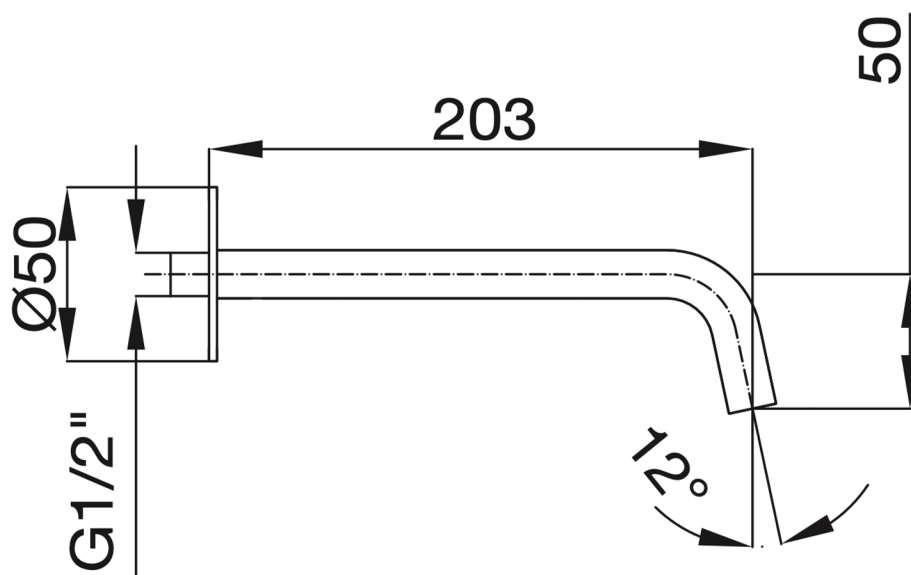

COUNTRY

Model: Country

Category: Bathroom Faucet

Material: Lead-Free Brass

Dimensions: 1.9" (L) x 1.9" (W) x 7.9" (H)

Description: Luxury wall-mount bathroom faucet in polished gold finish.

*Numbers are in millimeters