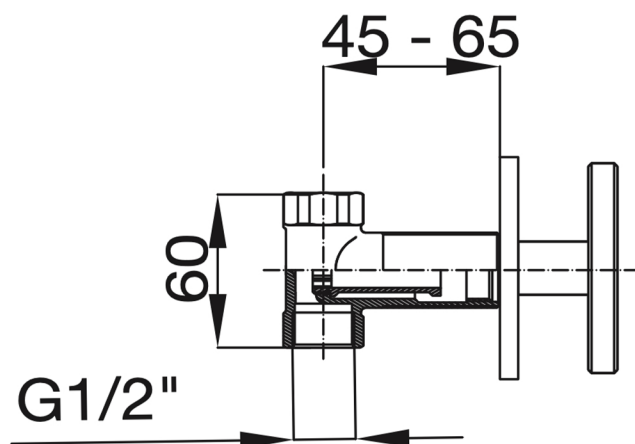

COUNTRY

Model: Country

Category: Bathroom Faucet

Material: Lead-Free Brass

Dimensions: 1.9" (L) x 1.9" (W) x 7.9" (H)

Description: Luxury wall-mount bathroom faucet in polished gold finish.

*Numbers are in millimeters